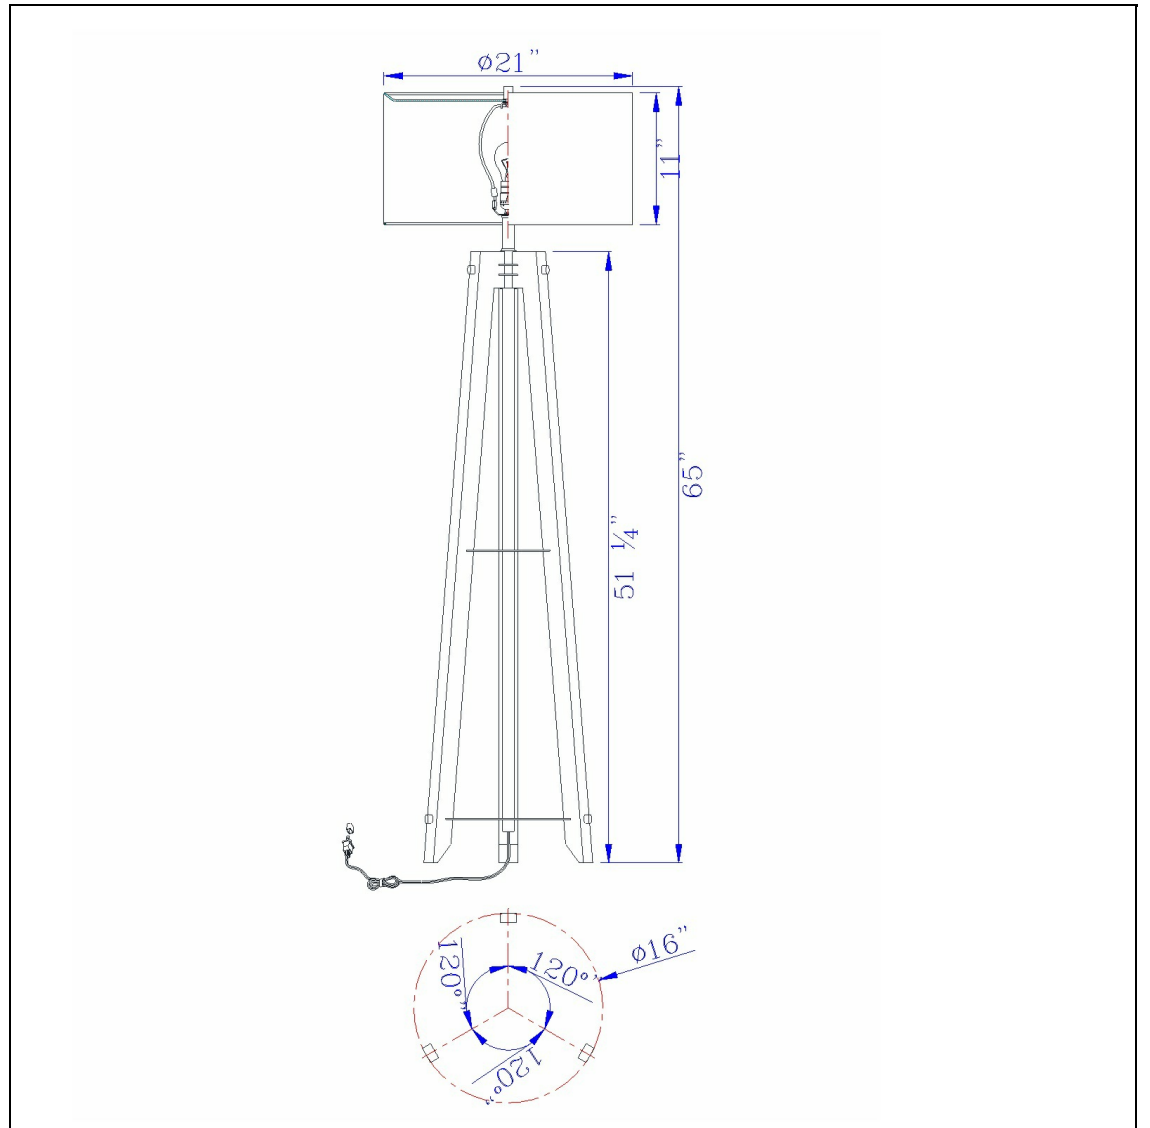

Product No. **BO-2833FL**

Description

150W 3 Way Bilzen Ash Wood Tripod Floor Lamp  
Tripod Style Floor Lamp  
Lifestyle Design  
Durable Metal and Wood Construction  
Hardback Drum Shade  
Hardback Drum Shade  
65" Height Floor Lamp in Walnut Finish

Technical Specifications

<b>UPC</b>	020193067284	<b>Shade Top1</b>	21.00
<b>Wattage</b>	150W	<b>Shade Bottom1</b>	21.00
<b>CRI</b>	N/A	<b>Shade Side</b>	11.00
<b>Lumen</b>	N/A	<b>Carton 1 Dimensions</b>	54.00 x 6.00 x 15.50
<b>Switch Type</b>	3Way	<b>Carton 2 Dimensions</b>	12.50 x 22.00 x 15.50
<b>Bulb Base</b>	E26	<b>Carton 3 Dimensions</b>	0.00 x 0.00 x 5.84
<b>Number of Lights</b>	1	<b>Package Dimensions</b>	L: 15.50 W: 6.00 H: 54.00
<b>Color</b>	Walnut		
<b>Base Color</b>	Walnut		