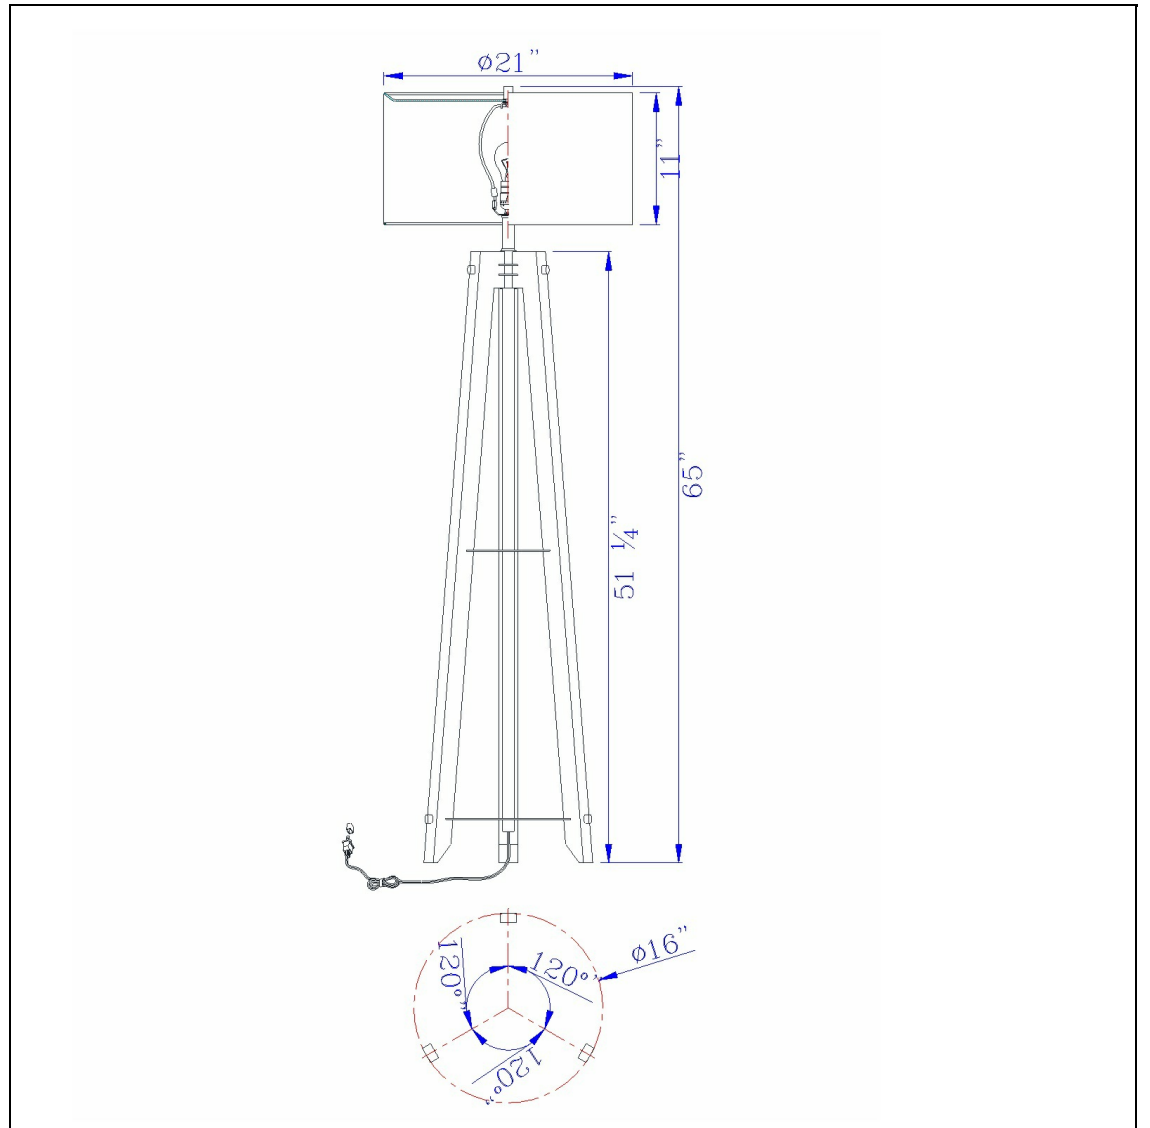

Product No. **BO-2833FL**

Description

150W 3 Way Bilzen Ash Wood Tripod Floor Lamp
Tripod Style Floor Lamp
Lifestyle Design
Durable Metal and Wood Construction
Hardback Drum Shade
Hardback Drum Shade
65" Height Floor Lamp in Walnut Finish

Technical Specifications

UPC	020193067284	Shade Top1	21.00
Wattage	150W	Shade Bottom1	21.00
CRI	N/A	Shade Side	11.00
Lumen	N/A	Carton 1 Dimensions	54.00 x 6.00 x 15.50
Switch Type	3Way	Carton 2 Dimensions	12.50 x 22.00 x 15.50
Bulb Base	E26	Carton 3 Dimensions	0.00 x 0.00 x 5.84
Number of Lights	1	Package Dimensions	L: 15.50 W: 6.00 H: 54.00
Color	Walnut		
Base Color	Walnut		