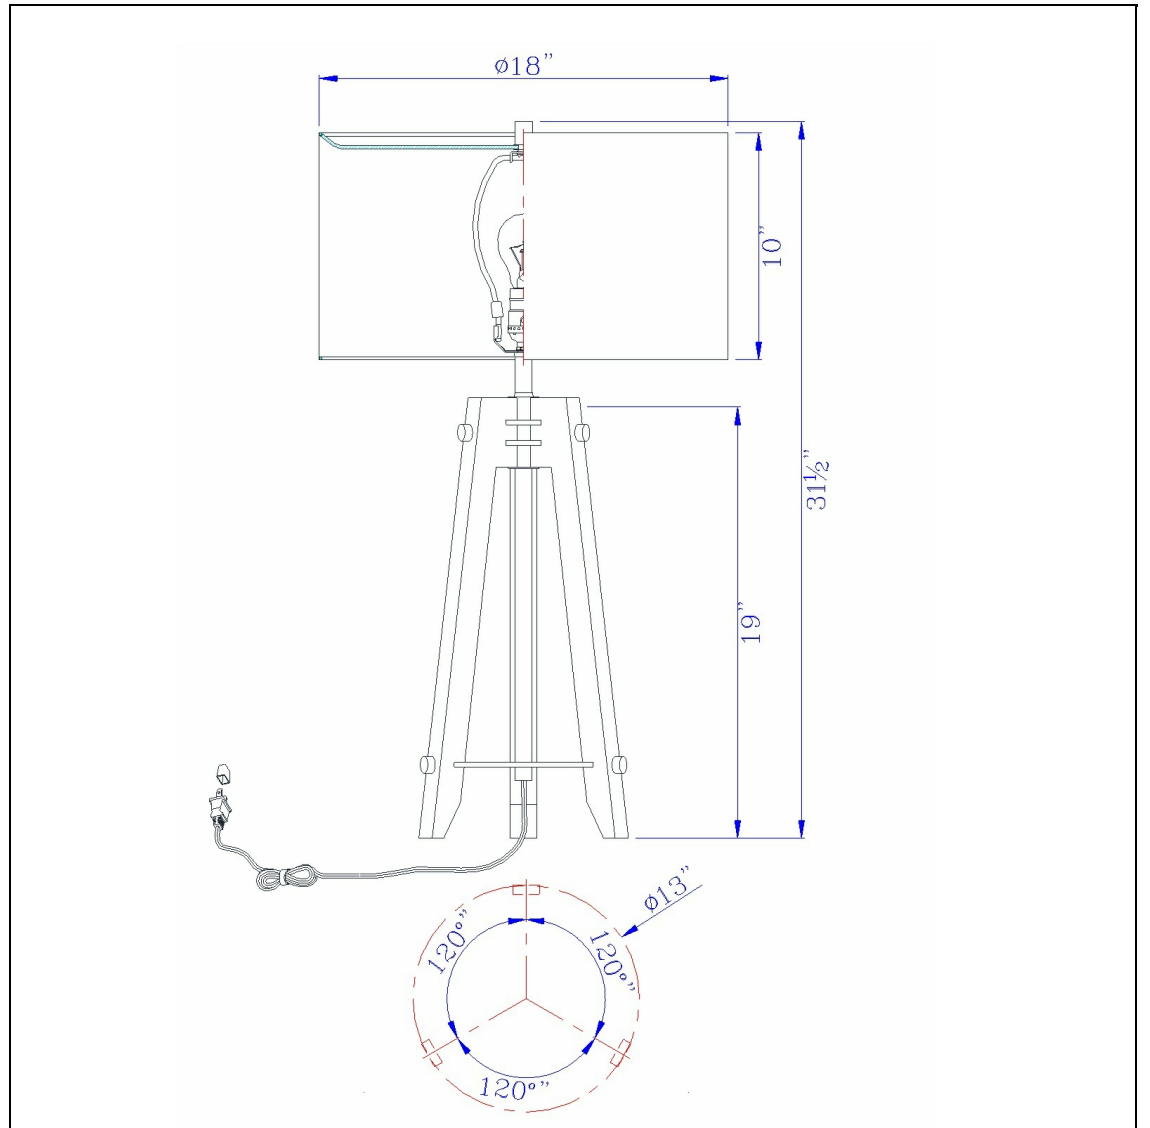

Product No. **BO-2833TB**

Description

150W 3 Way Bilzen Ash Wood Tripod Table Lamp  
Tripod Style Table Lamp  
Lifestyle Design  
Durable Metal and Wood Construction  
Hardback Drum Shade  
Hardback Drum Shade  
31.5" Height Table Lamp in Walnut Finish

Technical Specifications

<b>UPC</b>	020193067284	<b>Shade Top1</b>	18.00
<b>Wattage</b>	150W	<b>Shade Bottom1</b>	18.00
<b>CRI</b>	N/A	<b>Shade Side</b>	10.00
<b>Lumen</b>	N/A	<b>Carton 1 Dimensions</b>	28.00 x 19.30 x 19.30
<b>Switch Type</b>	3Way	<b>Carton 2 Dimensions</b>	0.00 x 0.00 x 19.30
<b>Bulb Base</b>	E26	<b>Package Dimensions</b>	L: 19.30 W: 19.30 H: 28.00
<b>Number of Lights</b>	1		
<b>Color</b>	Walnut		
<b>Base Color</b>	Walnut		