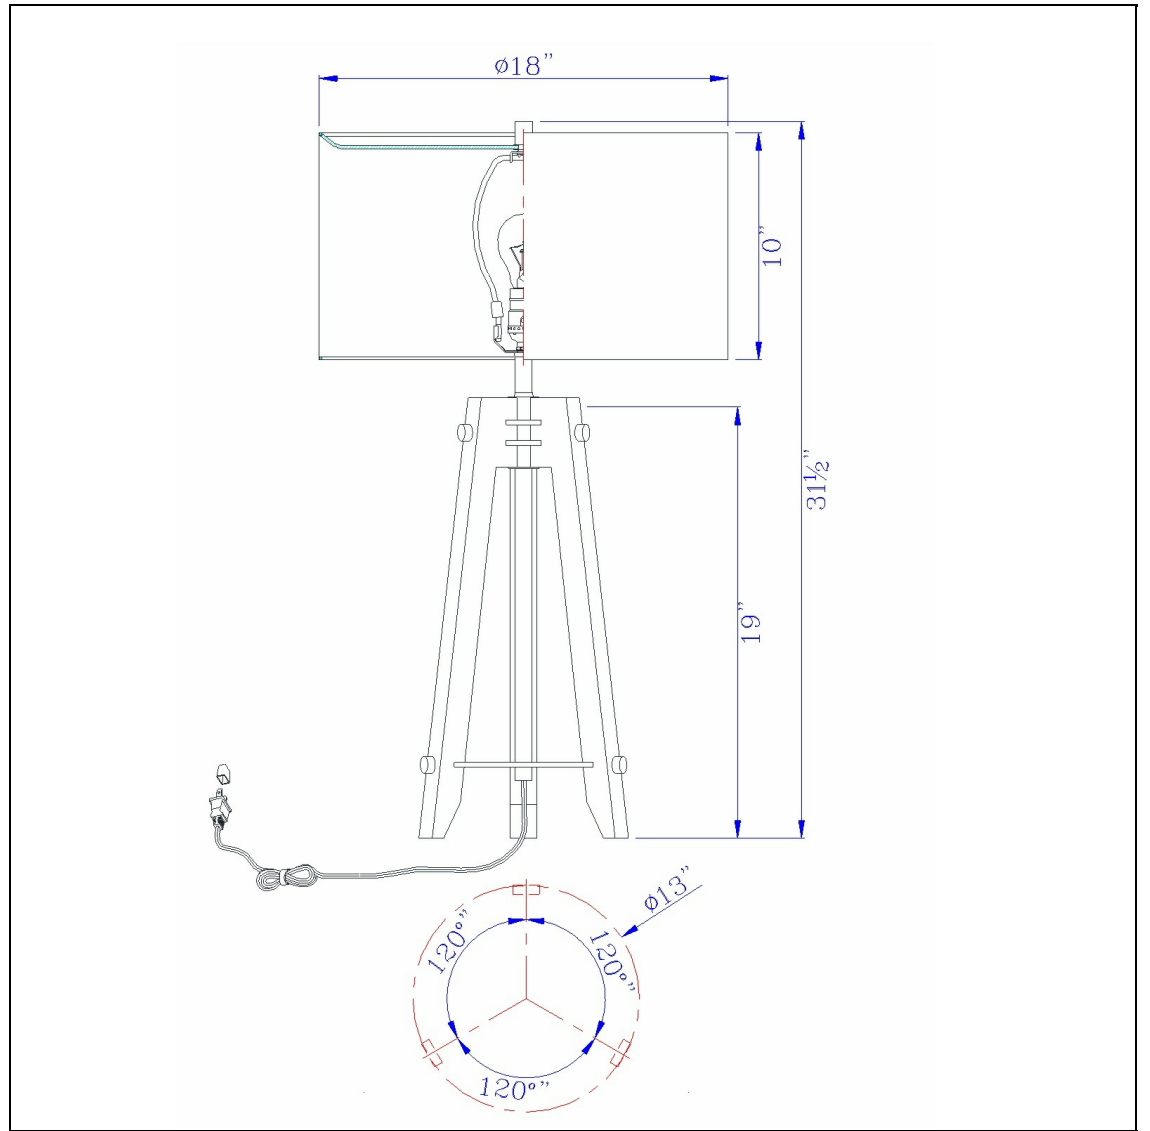

Product No. **BO-2833TB**

Description

150W 3 Way Bilzen Ash Wood Tripod Table Lamp
Tripod Style Table Lamp
Lifestyle Design
Durable Metal and Wood Construction
Hardback Drum Shade
Hardback Drum Shade
31.5" Height Table Lamp in Walnut Finish

Technical Specifications

UPC	020193067284	Shade Top1	18.00
Wattage	150W	Shade Bottom1	18.00
CRI	N/A	Shade Side	10.00
Lumen	N/A	Carton 1 Dimensions	28.00 x 19.30 x 19.30
Switch Type	3Way	Carton 2 Dimensions	0.00 x 0.00 x 19.30
Bulb Base	E26	Package Dimensions	L: 19.30 W: 19.30 H: 28.00
Number of Lights	1		
Color	Walnut		
Base Color	Walnut		