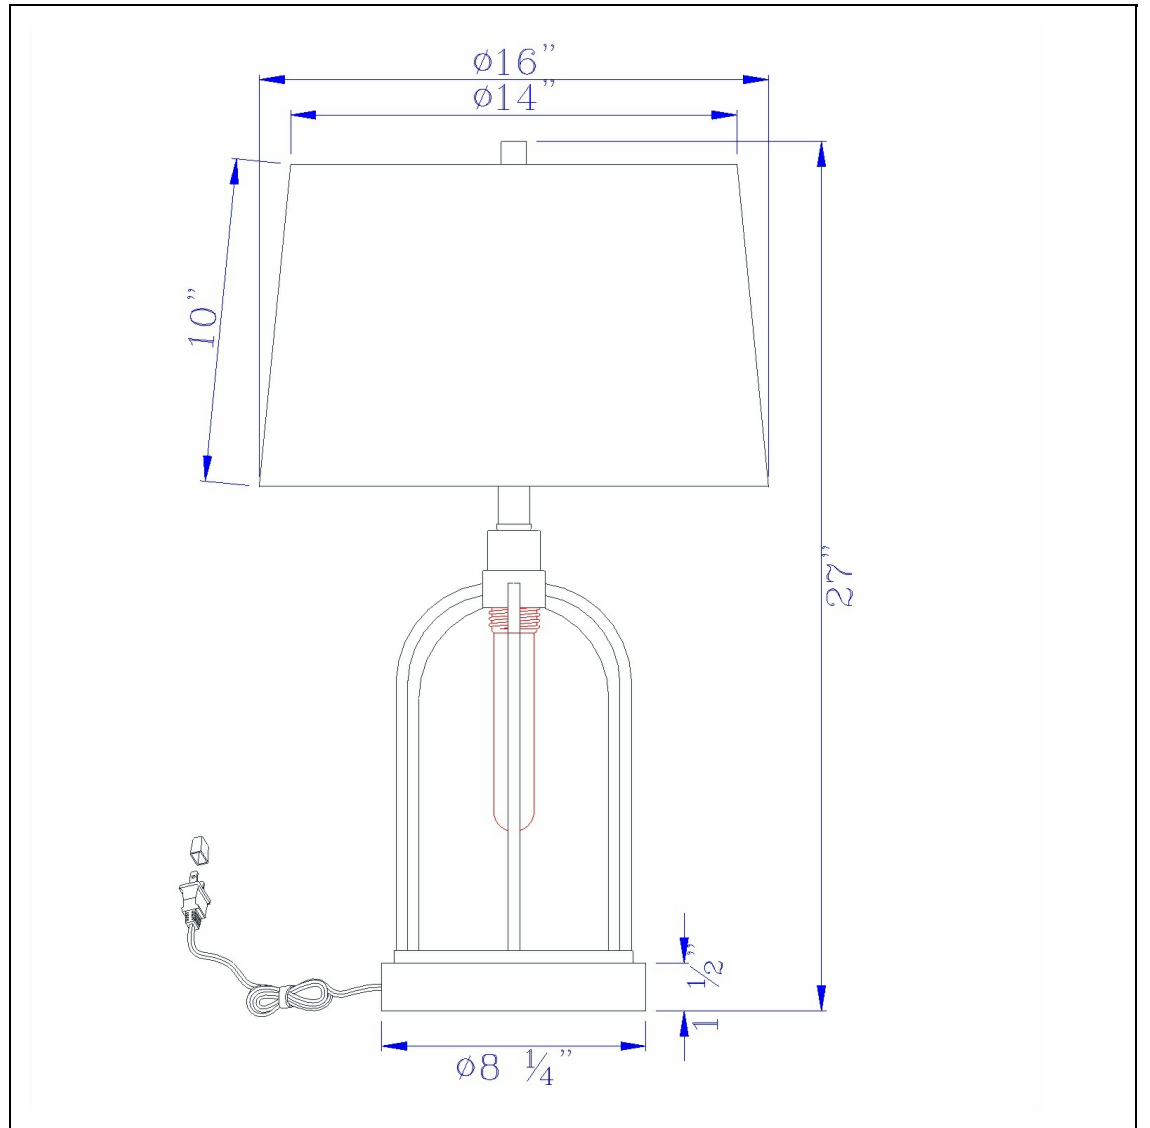

Product No. **BO-2840TB**

Description

100W Ciney Glass/Metal/Pine Wood Table Lamp With 25W Night Light (Edison Bulb included)
Lifestyle D?or
Wooden Accent Base
Bubble Glass Jar
Edison Bulb for Night Light Included
Ships in One Carton
Ships in One Carton
27" Height Metal and Pine Wood Table Lamp in Black and Wood Finish

Technical Specifications

UPC	020193067284	Shade Top1	14.00
Wattage	100W+25W	Shade Bottom1	16.00
CRI	N/A	Shade Side	10.00
Lumen	N/A	Carton 1 Dimensions	22.50 x 17.00 x 17.30
Switch Type	3Way	Carton 2 Dimensions	0.00 x 0.00 x 17.30
Bulb Base	E26	Package Dimensions	L: 17.30 W: 17.00 H: 22.50
Number of Lights	2		
Color	Black/Wood		
Base Color	Black/Wood		