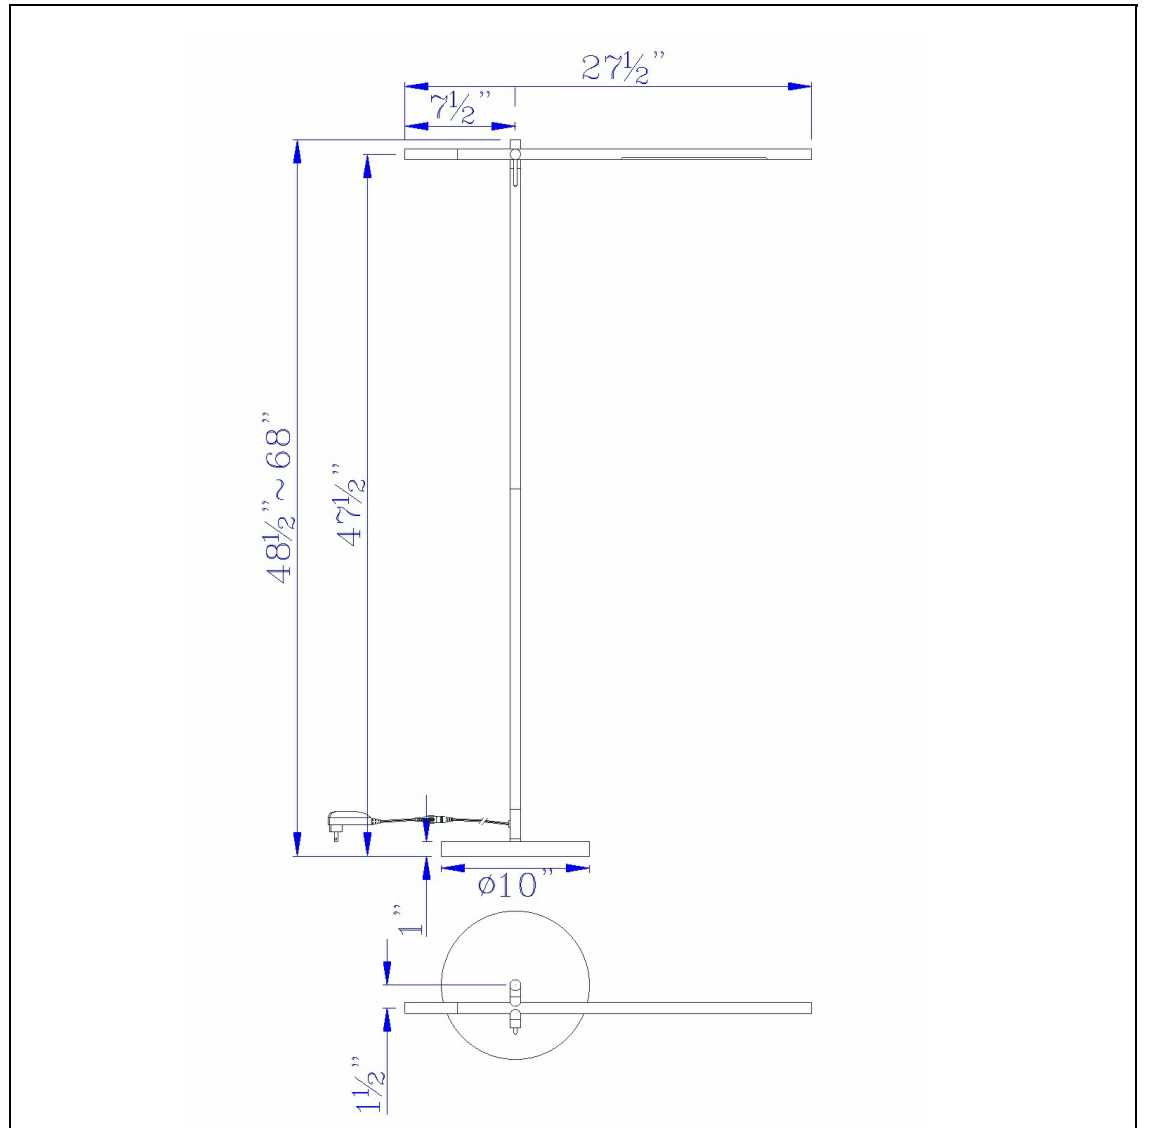

Product No. **BO-2843FL**

Description

Virton Metal LED 10W, 780 Lumen, 3K  
Adjustable Floor Lamp  
Lifestyle D?or  
780 Lumen Output  
3000K Color Temperature Light  
On/Off Dimmer Switch  
Height Adjusts From 48.5-68"  
Two Tone Finish  
Two Tone Finish  
68" Height Metal Floor Lamp in Black and  
Antique Brass Finish

Technical Specifications

<b>UPC</b>	020193067284	<b>Carton 1 Dimensions</b>	26.80 x 15.50 x 12.50
<b>Wattage</b>	LED 10W	<b>Carton 2 Dimensions</b>	0.00 x 0.00 x 12.50
<b>CRI</b>	80	<b>Package Dimensions</b>	L: 12.50 W: 15.50 H: 26.80
<b>Lumen</b>	780		
<b>Switch Type</b>	Dimmer		
<b>Bulb Base</b>	Intergrated LED		
<b>Number of Lights</b>	Intergrated LED		
<b>Color</b>	Black/Antique Brass		
<b>Base Color</b>	Black/Antique Brass		