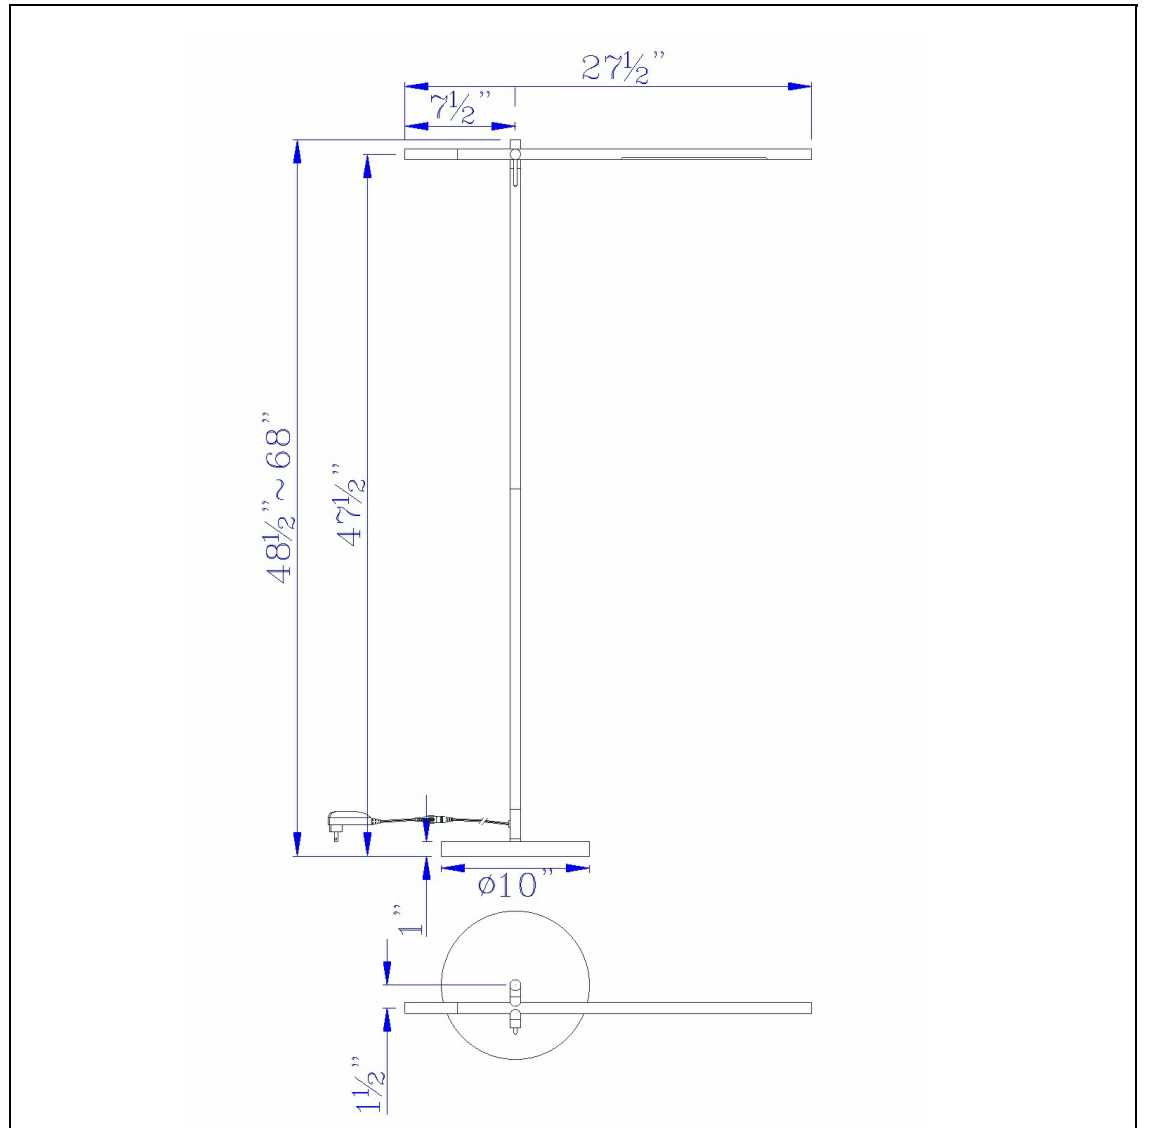

Product No. **BO-2843FL**

Description

Virton Metal LED 10W, 780 Lumen, 3K
Adjustable Floor Lamp
Lifestyle D?or
780 Lumen Output
3000K Color Temperature Light
On/Off Dimmer Switch
Height Adjusts From 48.5-68"
Two Tone Finish
Two Tone Finish
68" Height Metal Floor Lamp in Black and
Antique Brass Finish

Technical Specifications

UPC	020193067284	Carton 1 Dimensions	26.80 x 15.50 x 12.50
Wattage	LED 10W	Carton 2 Dimensions	0.00 x 0.00 x 12.50
CRI	80	Package Dimensions	L: 12.50 W: 15.50 H: 26.80
Lumen	780		
Switch Type	Dimmer		
Bulb Base	Intergrated LED		
Number of Lights	Intergrated LED		
Color	Black/Antique Brass		
Base Color	Black/Antique Brass		