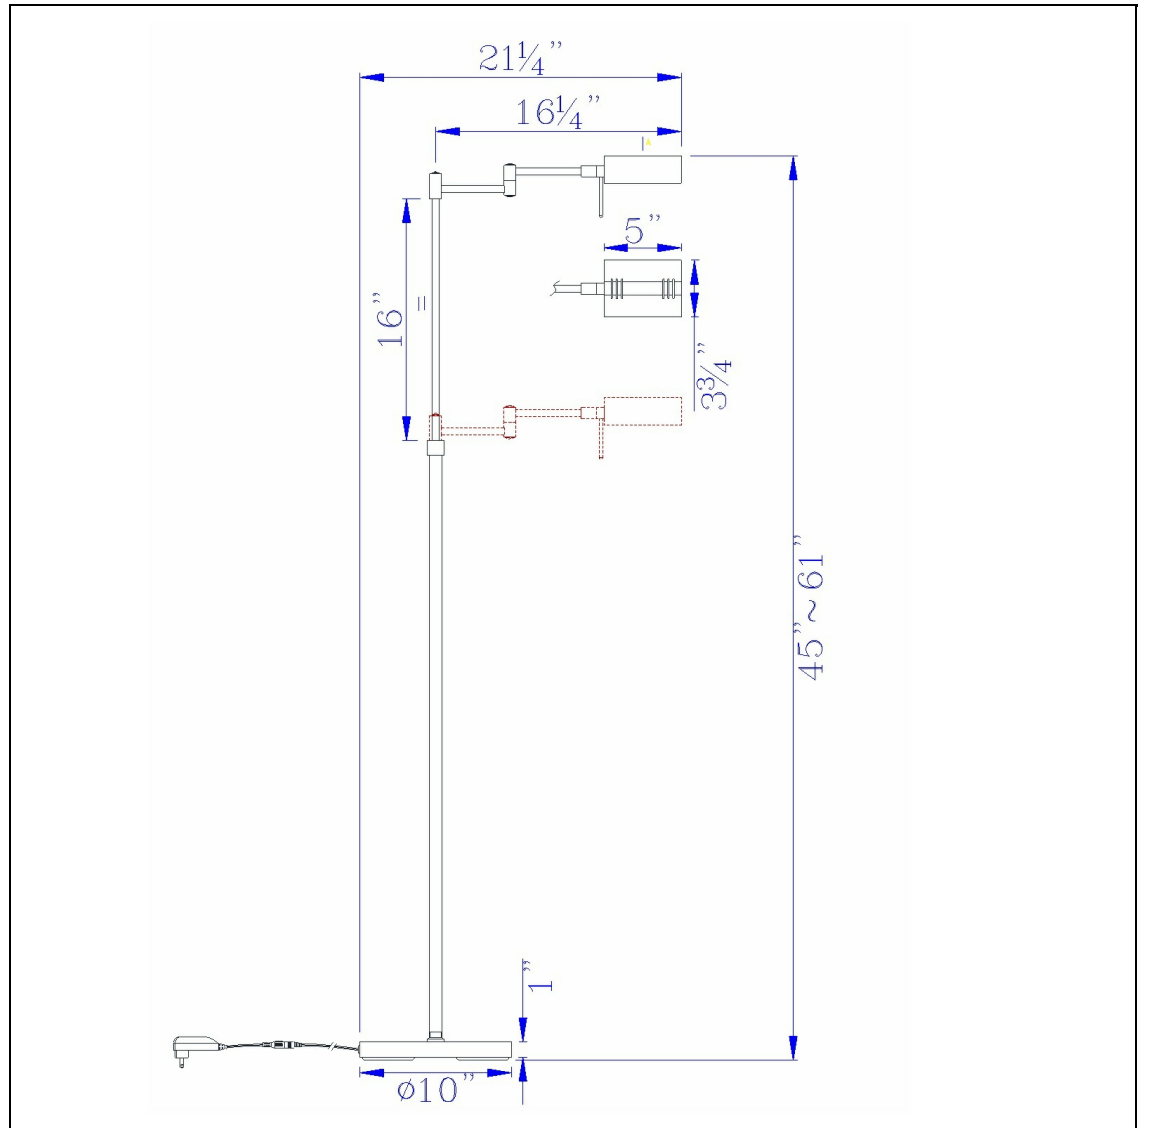

Product No. **BO-2844FL-1-BS**

Description

Clemson Metal LED 10W, 780 Lumen, 3K Pharmacy Swing Arm Adjustable Floor Lamp With Dimmer Switch  
Lifestyle D?or  
780 Lumen Output  
3000K Color Temperature Light  
On/Off Dimmer Switch  
Height Adjusts From 45-61"  
Arm Extends to 21.75"  
Ships in One Carton  
Ships in One Carton  
58.5" Height Metal Floor Lamp in Brushed Steel Finish

Technical Specifications

<b>UPC</b>	020193067284	<b>Shade Bottom1</b>	5.00
<b>Wattage</b>	LED 10W	<b>Shade Bottom2</b>	3.75
<b>CRI</b>	80	<b>Shade Side</b>	1.75
<b>Lumen</b>	780	<b>Carton 1 Dimensions</b>	30.00 x 4.00 x 14.30
<b>Switch Type</b>	Dimmer	<b>Carton 2 Dimensions</b>	0.00 x 0.00 x 14.30
<b>Bulb Base</b>	Intergrated LED	<b>Package Dimensions</b>	L: 14.30 W: 4.00 H: 30.00
<b>Number of Lights</b>	Intergrated LED		
<b>Color</b>	Brushed Steel		
<b>Base Color</b>	Brushed Steel		