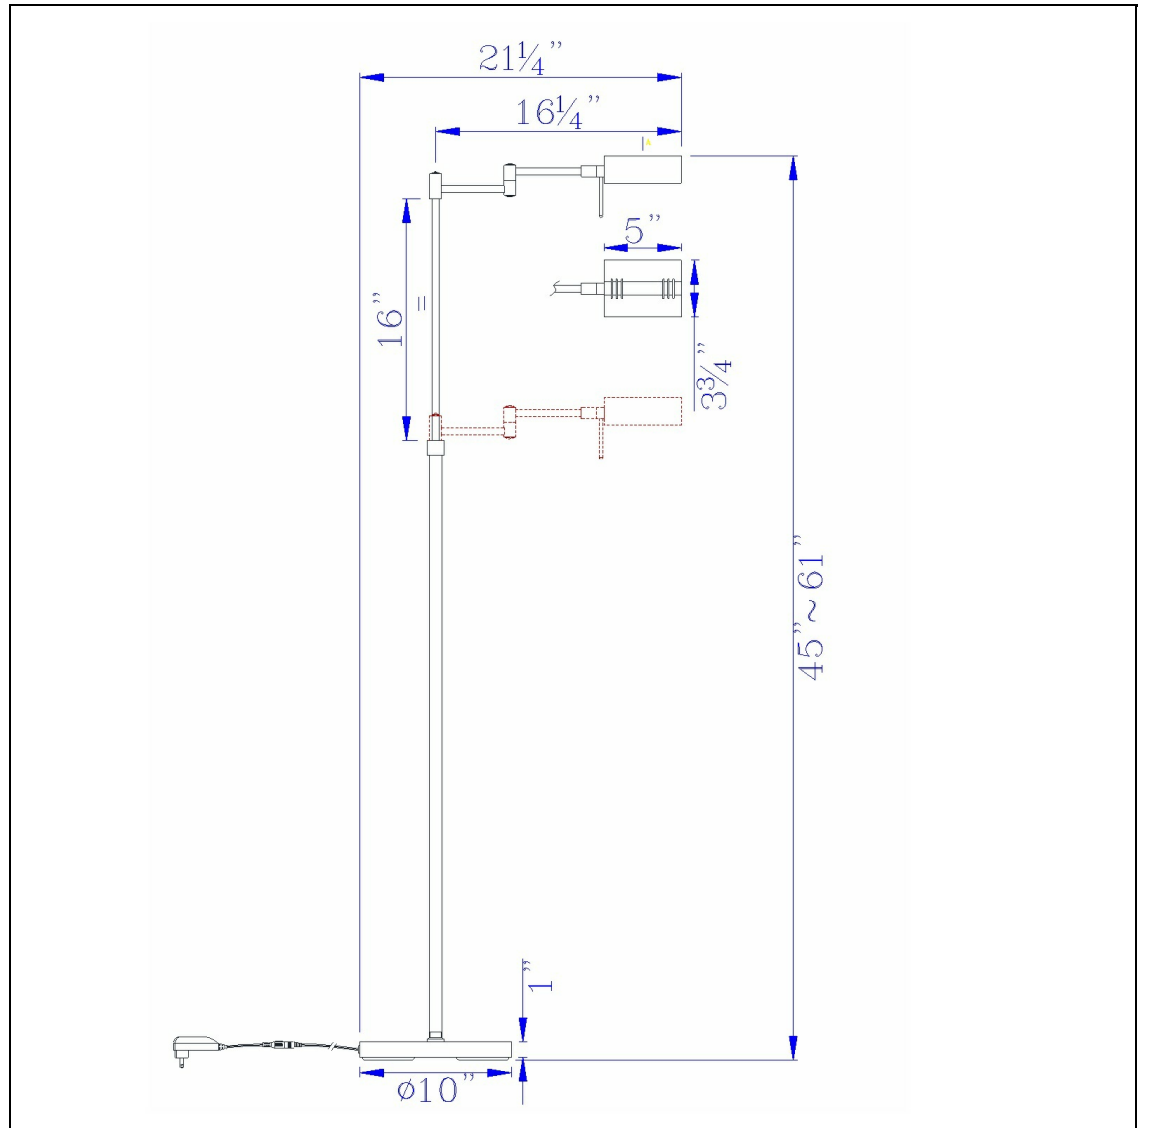

Product No. **BO-2844FL-1-BS**

Description

Clemson Metal LED 10W, 780 Lumen, 3K
Pharmacy Swing Arm Adjustable Floor Lamp
With Dimmer Switch
Lifestyle D?or
780 Lumen Output
3000K Color Temperature Light
On/Off Dimmer Switch
Height Adjusts From 45-61"
Arm Extends to 21.75"
Ships in One Carton
Ships in One Carton
58.5" Height Metal Floor Lamp in Brushed
Steel Finish

Technical Specifications

UPC	020193067284	Shade Bottom1	5.00
Wattage	LED 10W	Shade Bottom2	3.75
CRI	80	Shade Side	1.75
Lumen	780	Carton 1 Dimensions	30.00 x 4.00 x 14.30
Switch Type	Dimmer	Carton 2 Dimensions	0.00 x 0.00 x 14.30
Bulb Base	Intergrated LED	Package Dimensions	L: 14.30 W: 4.00 H: 30.00
Number of Lights	Intergrated LED		
Color	Brushed Steel		
Base Color	Brushed Steel		