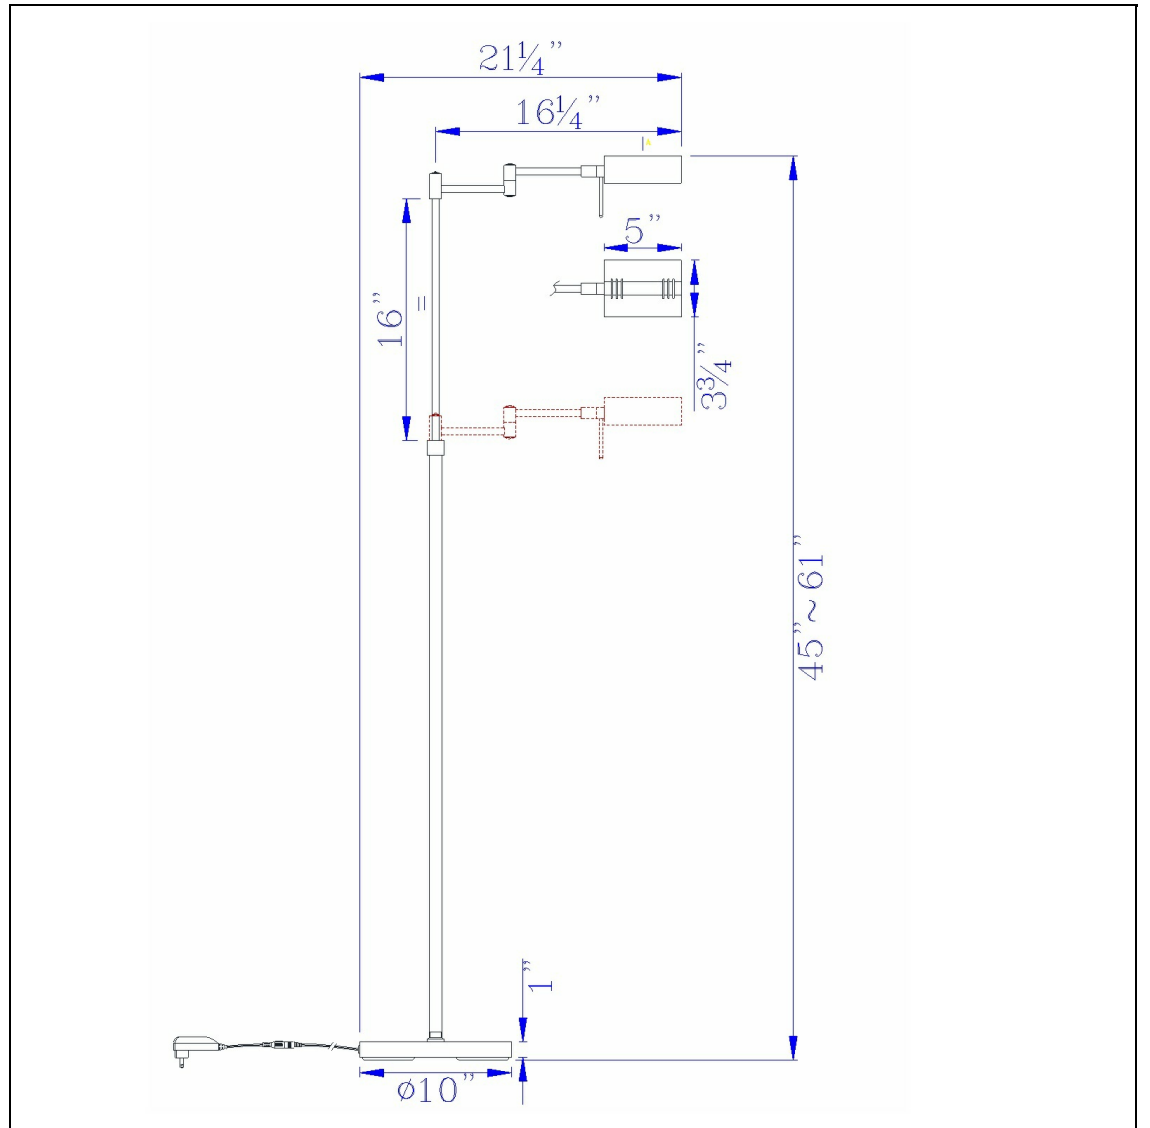

Product No. **BO-2844FL-1-DB**

Description

Clemson Metal LED 10W, 780 Lumen, 3K
Pharmacy Swing Arm Adjustable Floor Lamp
With Dimmer Switch
Lifestyle D?or
780 Lumen Output
3000K Color Temperature Light
On/Off Dimmer Switch
Height Adjusts From 45-61"
Arm Extends to 21.75"
Ships in One Carton
Ships in One Carton
58.5" Height Metal Floor Lamp in Dark
Bronze Finish

Technical Specifications

UPC	020193067284	Shade Bottom1	5.00
Wattage	LED 10W	Shade Bottom2	3.75
CRI	80	Shade Side	1.75
Lumen	780	Carton 1 Dimensions	30.00 x 4.00 x 14.30
Switch Type	Dimmer	Carton 2 Dimensions	0.00 x 0.00 x 14.30
Bulb Base	Intergrated LED	Package Dimensions	L: 14.30 W: 4.00 H: 30.00
Number of Lights	Intergrated LED		
Color	Dark Bronze		
Base Color	Dark Bronze		