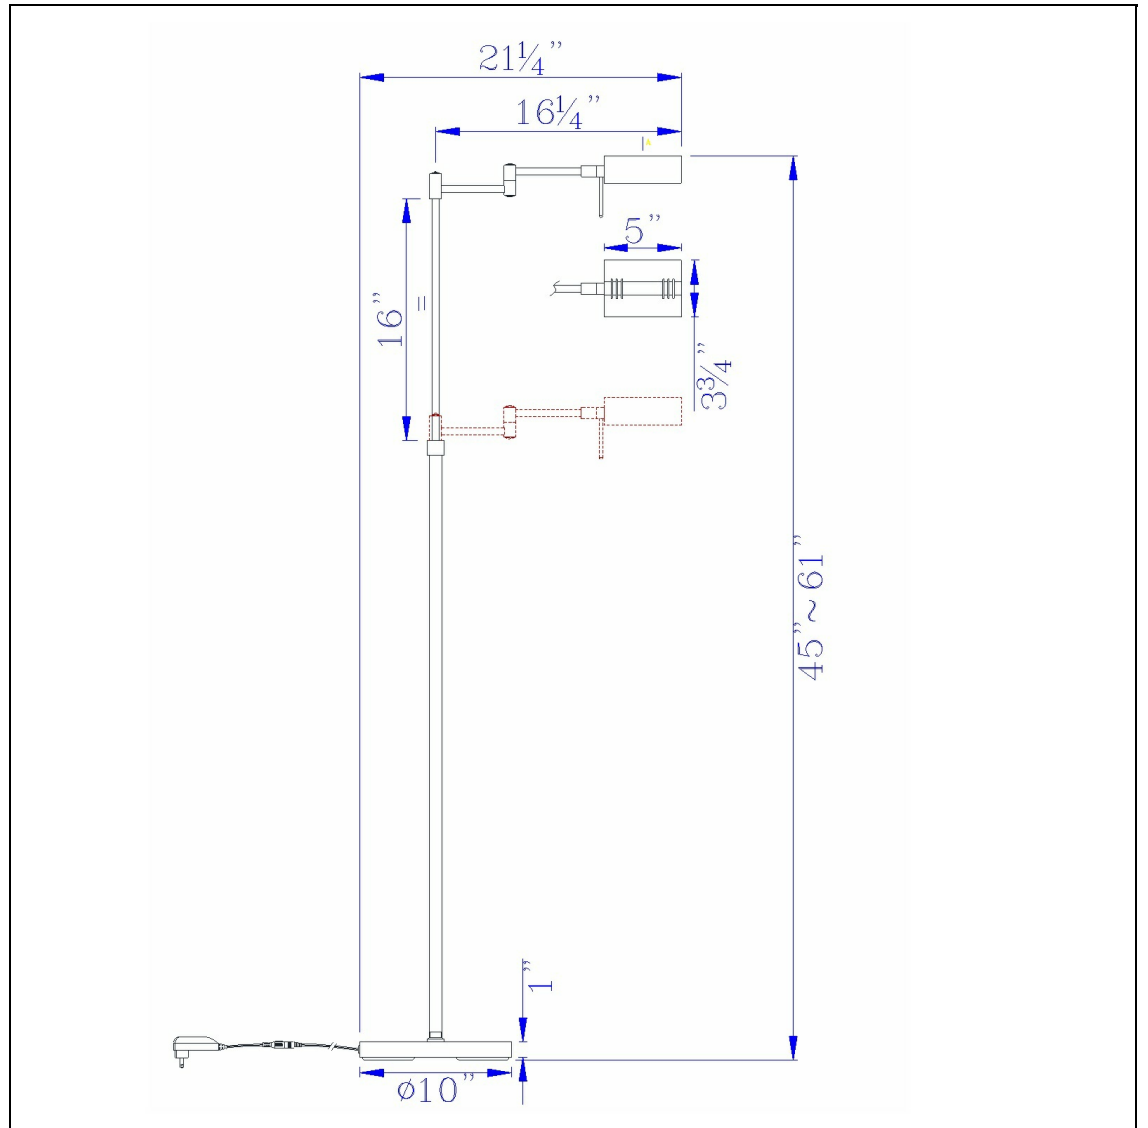

Product No. **BO-2844FL-1-DB**

Description

Clemson Metal LED 10W, 780 Lumen, 3K  
Pharmacy Swing Arm Adjustable Floor Lamp  
With Dimmer Switch  
Lifestyle D?or  
780 Lumen Output  
3000K Color Temperature Light  
On/Off Dimmer Switch  
Height Adjusts From 45-61"  
Arm Extends to 21.75"  
Ships in One Carton  
Ships in One Carton  
58.5" Height Metal Floor Lamp in Dark  
Bronze Finish

Technical Specifications

<b>UPC</b>	020193067284	<b>Shade Bottom1</b>	5.00
<b>Wattage</b>	LED 10W	<b>Shade Bottom2</b>	3.75
<b>CRI</b>	80	<b>Shade Side</b>	1.75
<b>Lumen</b>	780	<b>Carton 1 Dimensions</b>	30.00 x 4.00 x 14.30
<b>Switch Type</b>	Dimmer	<b>Carton 2 Dimensions</b>	0.00 x 0.00 x 14.30
<b>Bulb Base</b>	Intergrated LED	<b>Package Dimensions</b>	L: 14.30 W: 4.00 H: 30.00
<b>Number of Lights</b>	Intergrated LED		
<b>Color</b>	Dark Bronze		
<b>Base Color</b>	Dark Bronze		