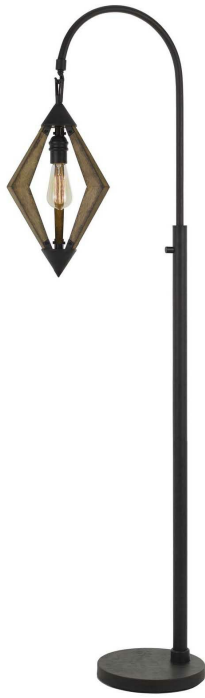

Product No. **BO-2856FL**

Description

Valence 60W Metal/Pine Wood Down Bridge Floor Lamp (Edison Bulb included)
Edison Bulb Included
Pinewood Diamond Shade Frame
Downbridge Design
Pole Switch
Pole Switch
67" Height Metal and Pine Wood Floor Lamp in Black and Wood Finish

Technical Specifications

UPC	020193067284	Shade Bottom1	10.25
Wattage	60W	Shade Side	16.25
CRI	N/A	Carton 1 Dimensions	25.30 x 12.50 x 16.50
Lumen	N/A	Carton 2 Dimensions	0.00 x 0.00 x 16.50
Switch Type	On/Off	Package Dimensions	L: 16.50 W: 12.50 H: 25.30
Bulb Base	E26		
Number of Lights	1		
Color	Black/Wood		
Base Color	Black/Wood		