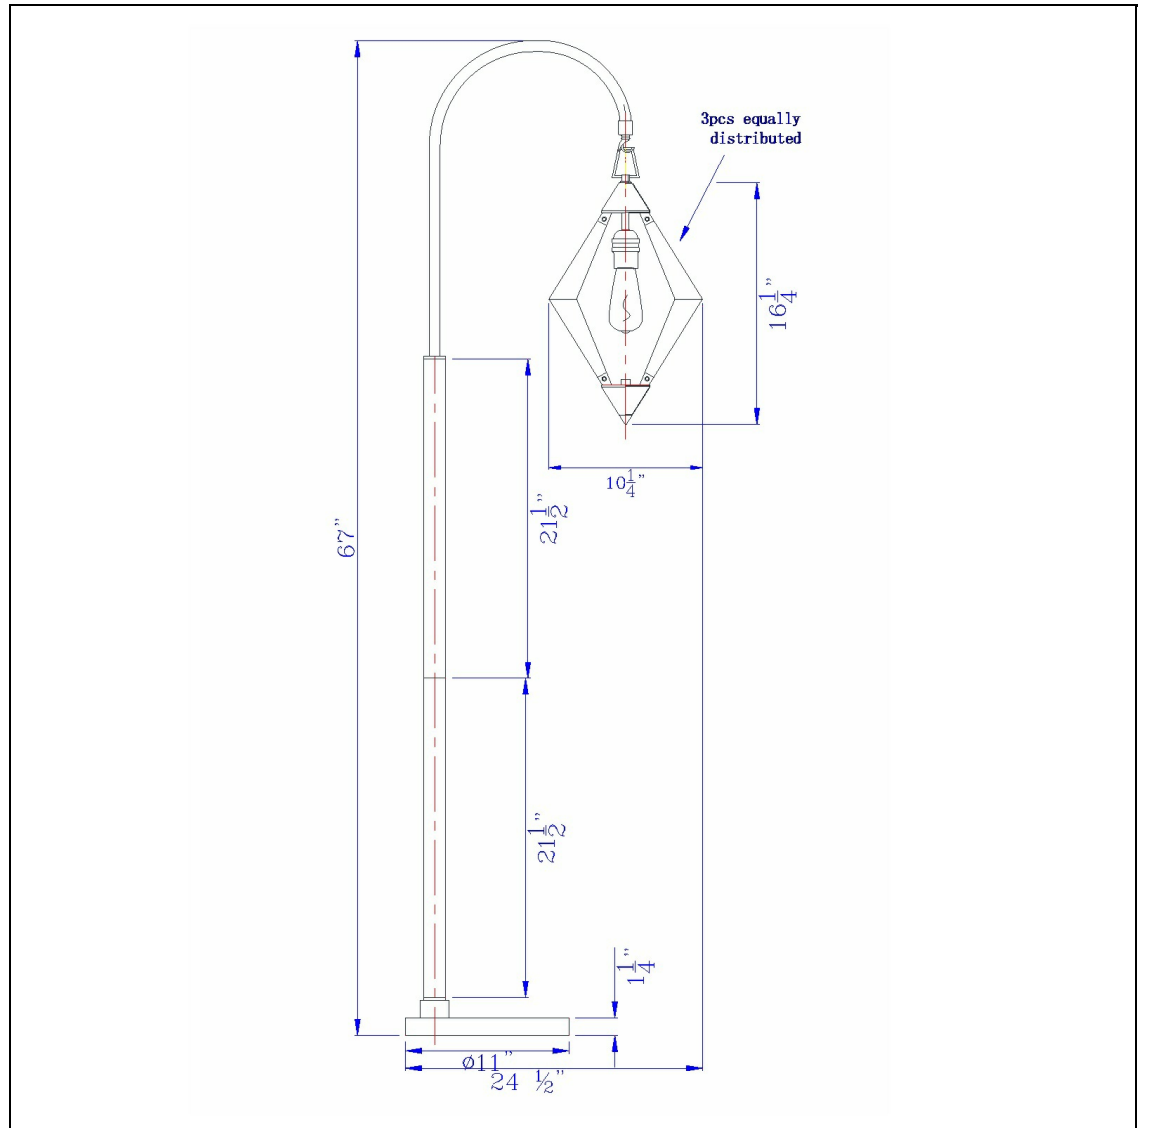

Product No. **BO-2856FL**

Description

Valence 60W Metal/Pine Wood Down Bridge Floor Lamp (Edison Bulb included)
Edison Bulb Included
Pinewood Diamond Shade Frame
Downbridge Design
Pole Switch
Pole Switch
67" Height Metal and Pine Wood Floor Lamp in Black and Wood Finish

Technical Specifications

UPC	020193067284	Shade Bottom1	10.25
Wattage	60W	Shade Side	16.25
CRI	N/A	Carton 1 Dimensions	25.30 x 12.50 x 16.50
Lumen	N/A	Carton 2 Dimensions	0.00 x 0.00 x 16.50
Switch Type	On/Off	Package Dimensions	L: 16.50 W: 12.50 H: 25.30
Bulb Base	E26		
Number of Lights	1		
Color	Black/Wood		
Base Color	Black/Wood		