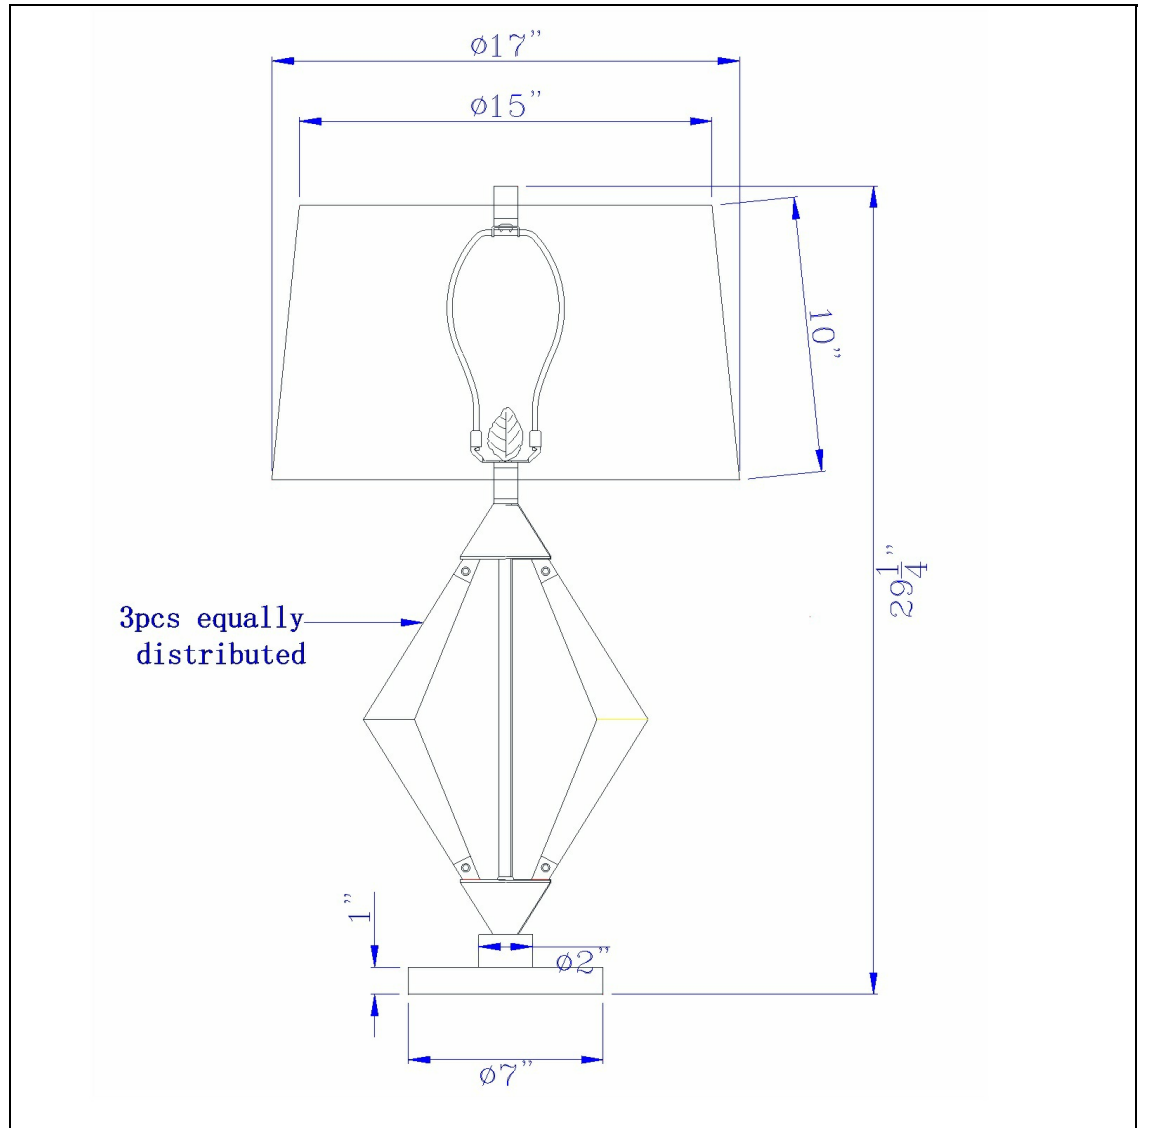

Product No. **BO-2856TB**

Description

Valence 150W 3 Way Metal/Pine Wood Table Lamp  
Durable Pine Wood Construction  
Wooden Spindle Design Body  
Ships in One Carton  
Three Way Setting Lamp Switch  
Three Way Setting Lamp Switch  
29.25" Height Metal and Pine Wood Table Lamp in Black and Wood Finish

Technical Specifications

<b>UPC</b>	020193067284	<b>Shade Top1</b>	15.00
<b>Wattage</b>	150W	<b>Shade Bottom1</b>	17.00
<b>CRI</b>	N/A	<b>Shade Side</b>	10.00
<b>Lumen</b>	N/A	<b>Carton 1 Dimensions</b>	19.50 x 18.00 x 18.00
<b>Switch Type</b>	3Way	<b>Carton 2 Dimensions</b>	0.00 x 0.00 x 18.00
<b>Bulb Base</b>	E26	<b>Package Dimensions</b>	L: 18.00 W: 18.00 H: 19.50
<b>Number of Lights</b>	1		
<b>Color</b>	Black/Wood		
<b>Base Color</b>	Black/Wood		