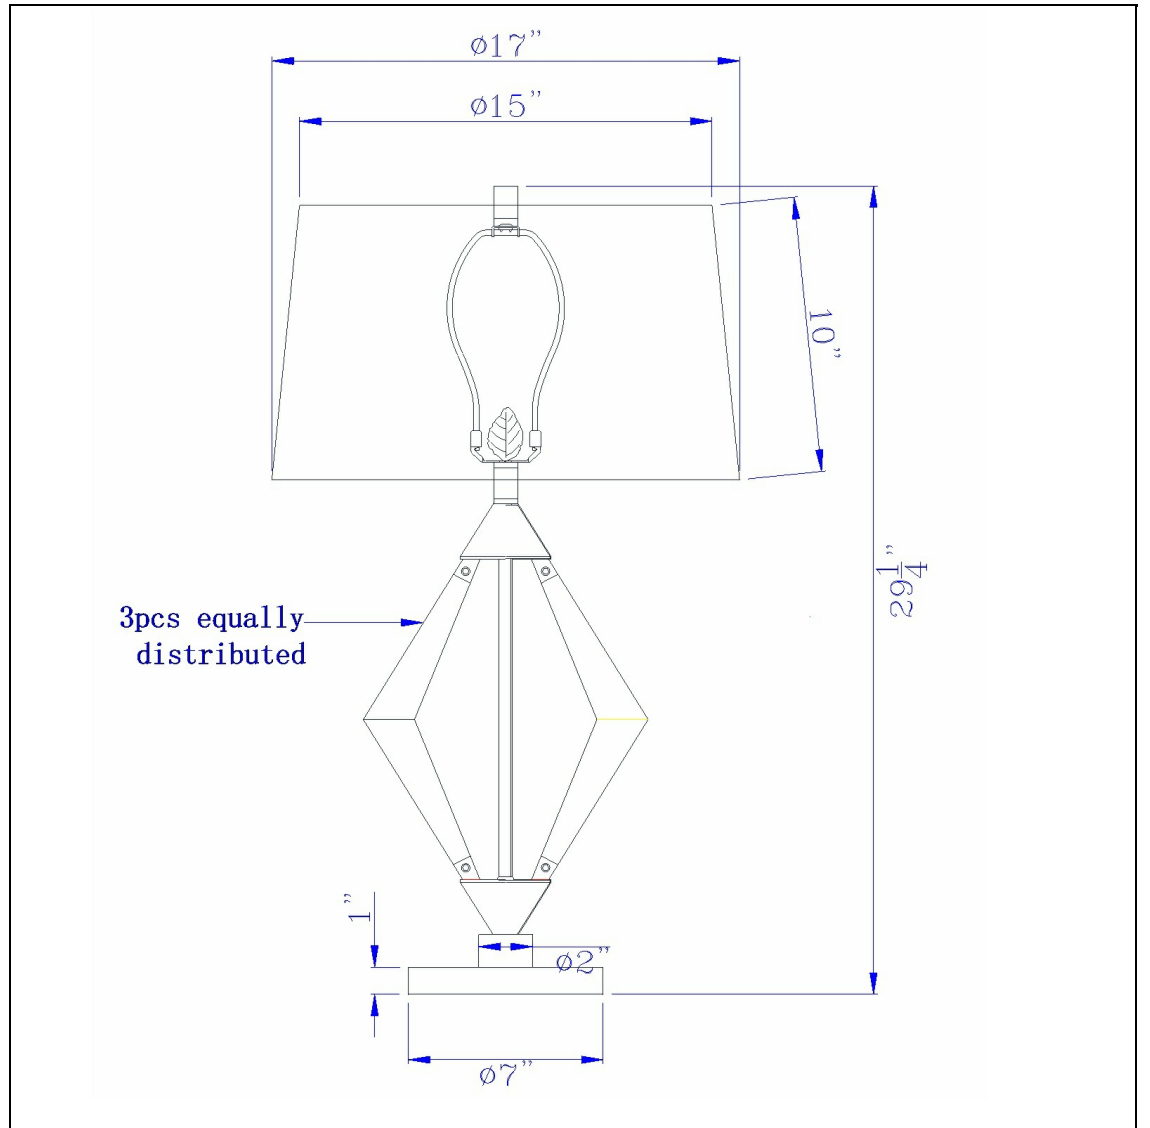

Product No. **BO-2856TB**

Description

Valence 150W 3 Way Metal/Pine Wood Table Lamp
Durable Pine Wood Construction
Wooden Spindle Design Body
Ships in One Carton
Three Way Setting Lamp Switch
Three Way Setting Lamp Switch
29.25" Height Metal and Pine Wood Table Lamp in Black and Wood Finish

Technical Specifications

UPC	020193067284	Shade Top1	15.00
Wattage	150W	Shade Bottom1	17.00
CRI	N/A	Shade Side	10.00
Lumen	N/A	Carton 1 Dimensions	19.50 x 18.00 x 18.00
Switch Type	3Way	Carton 2 Dimensions	0.00 x 0.00 x 18.00
Bulb Base	E26	Package Dimensions	L: 18.00 W: 18.00 H: 19.50
Number of Lights	1		
Color	Black/Wood		
Base Color	Black/Wood		