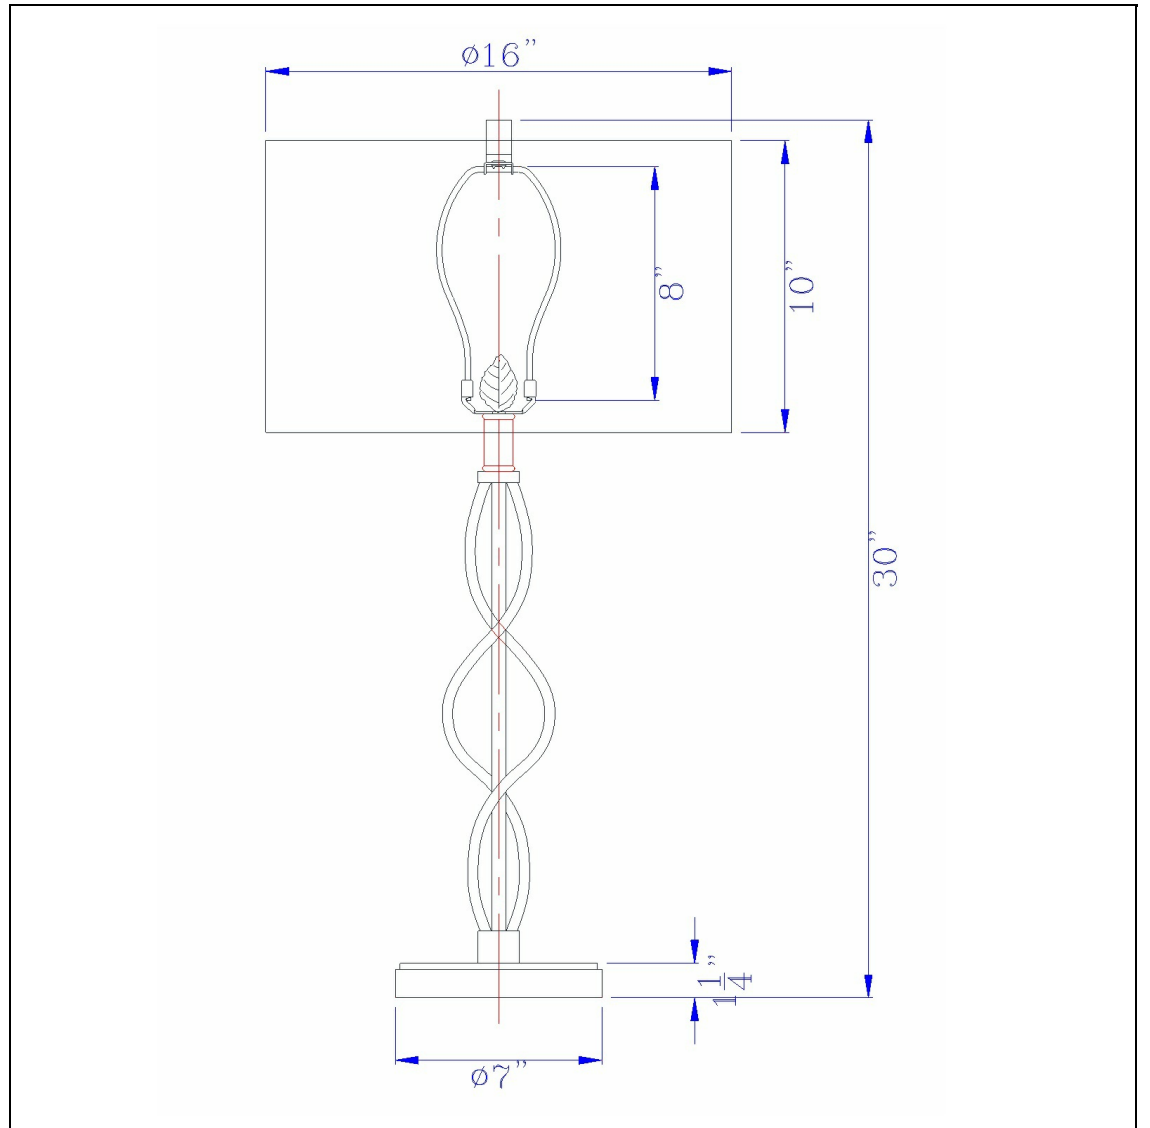

Product No. **BO-2857TB**

Description

Antony 150W 3 Way Metal Table Lamp
Durable Metal Construction
Iron Spiral Design
Three Way Setting Lamp Switch
Ships in One Carton
Ships in One Carton
30" Height Metal Table Lamp in Textured
Bronze Finish

Technical Specifications

UPC	020193067284	Shade Top1	16.00
Wattage	150W	Shade Bottom1	16.00
CRI	N/A	Shade Side	10.00
Lumen	N/A	Carton 1 Dimensions	20.00 x 17.00 x 17.00
Switch Type	3Way	Carton 2 Dimensions	0.00 x 0.00 x 17.00
Bulb Base	E26	Package Dimensions	L: 17.00 W: 17.00 H: 20.00
Number of Lights	1		
Color	Textured Bronze		
Base Color	Textured Bronze		