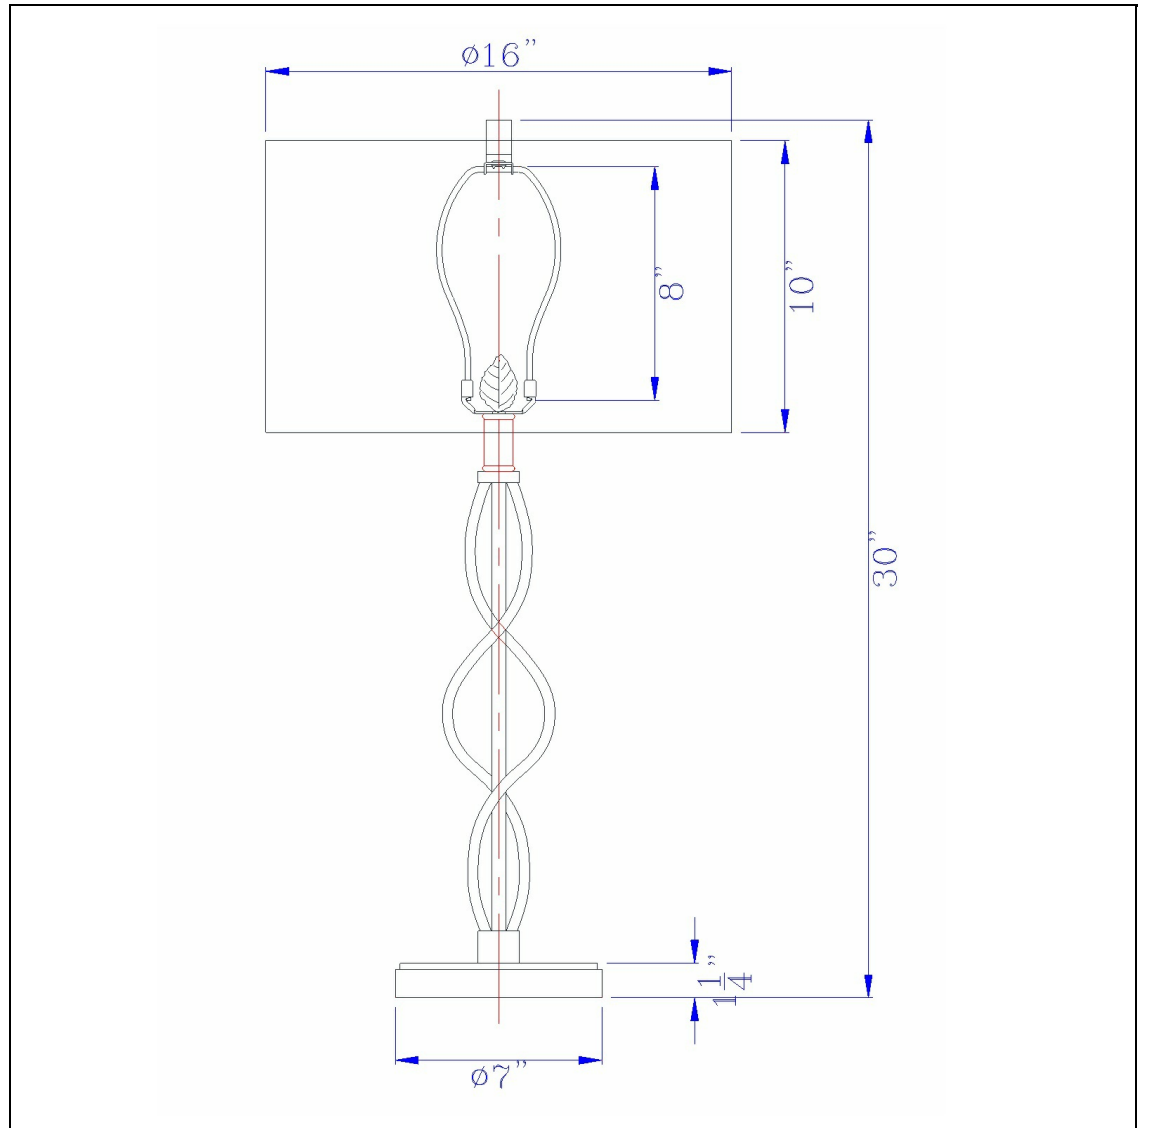

Product No. **BO-2857TB**

Description

Antony 150W 3 Way Metal Table Lamp  
Durable Metal Construction  
Iron Spiral Design  
Three Way Setting Lamp Switch  
Ships in One Carton  
Ships in One Carton  
30" Height Metal Table Lamp in Textured  
Bronze Finish

Technical Specifications

<b>UPC</b>	020193067284	<b>Shade Top1</b>	16.00
<b>Wattage</b>	150W	<b>Shade Bottom1</b>	16.00
<b>CRI</b>	N/A	<b>Shade Side</b>	10.00
<b>Lumen</b>	N/A	<b>Carton 1 Dimensions</b>	20.00 x 17.00 x 17.00
<b>Switch Type</b>	3Way	<b>Carton 2 Dimensions</b>	0.00 x 0.00 x 17.00
<b>Bulb Base</b>	E26	<b>Package Dimensions</b>	L: 17.00 W: 17.00 H: 20.00
<b>Number of Lights</b>	1		
<b>Color</b>	Textured Bronze		
<b>Base Color</b>	Textured Bronze		