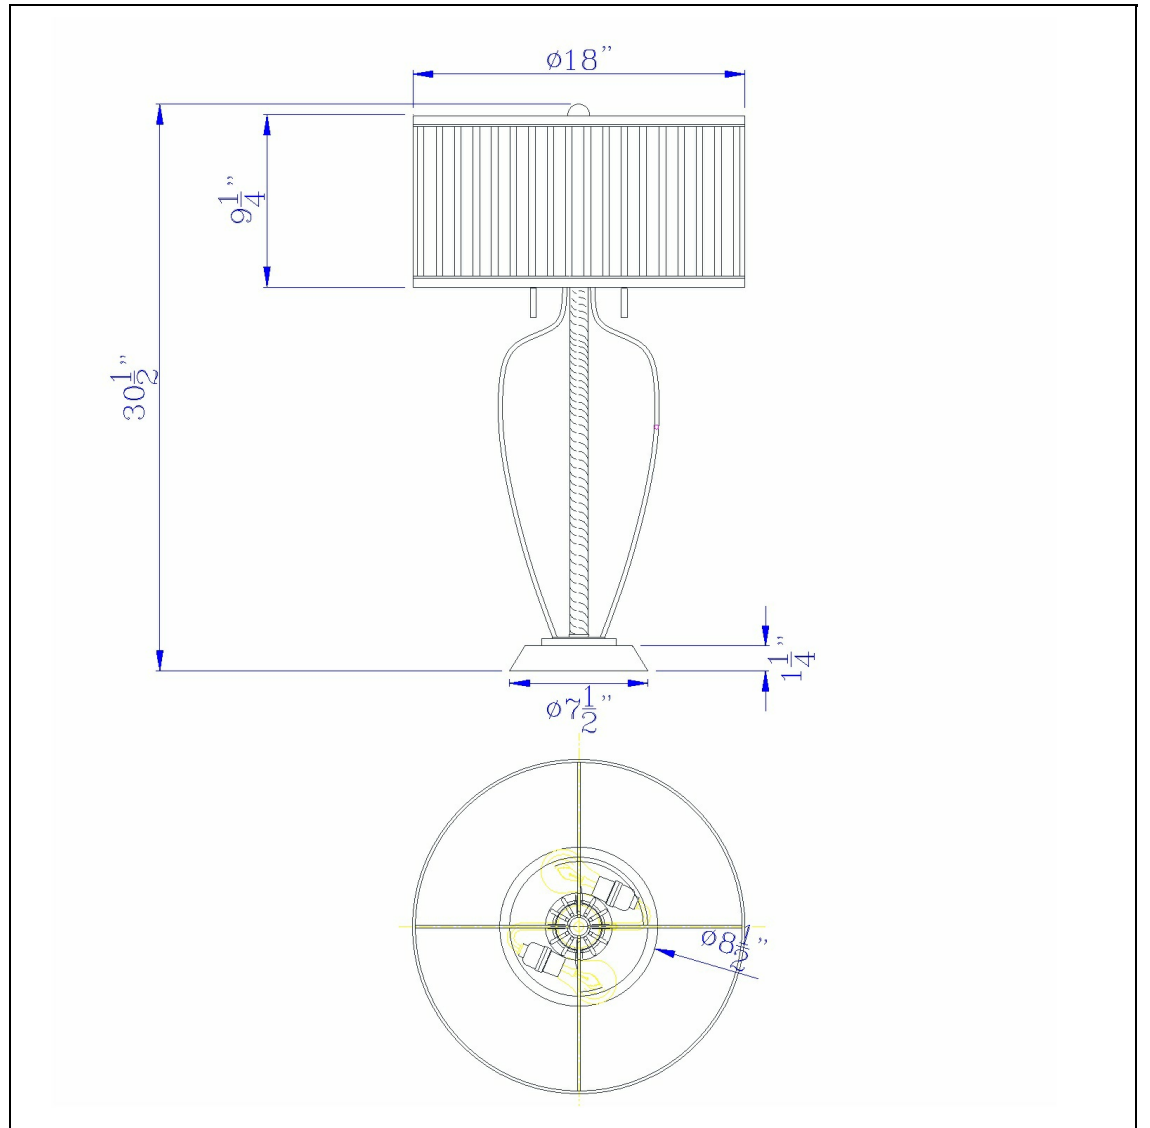

Product No. **BO-2859TB**

Description

Laval 60W X 2 Metal Table Lamp With Pleated Softback Fabric Shade And Pull Chain Switch
Durable Metal Construction
Pleated Fabric Drum Shade Included
Urn Style Cage Design
Pull Chain Switch
Two Tone Finish
Two Tone Finish
30.5" Height Metal Table Lamp in Antique Brass and Black Finish

Technical Specifications

UPC	020193067284	Shade Top1	18.00
Wattage	60WX2	Shade Bottom1	18.00
CRI	N/A	Shade Side	9.25
Lumen	N/A	Carton 1 Dimensions	19.30 x 19.00 x 23.50
Switch Type	On/Off	Carton 2 Dimensions	0.00 x 0.00 x 23.50
Bulb Base	E26	Package Dimensions	L: 23.50 W: 19.00 H: 19.30
Number of Lights	2		
Color	Antique Brass/Black		
Base Color	Antique Brass/Black		