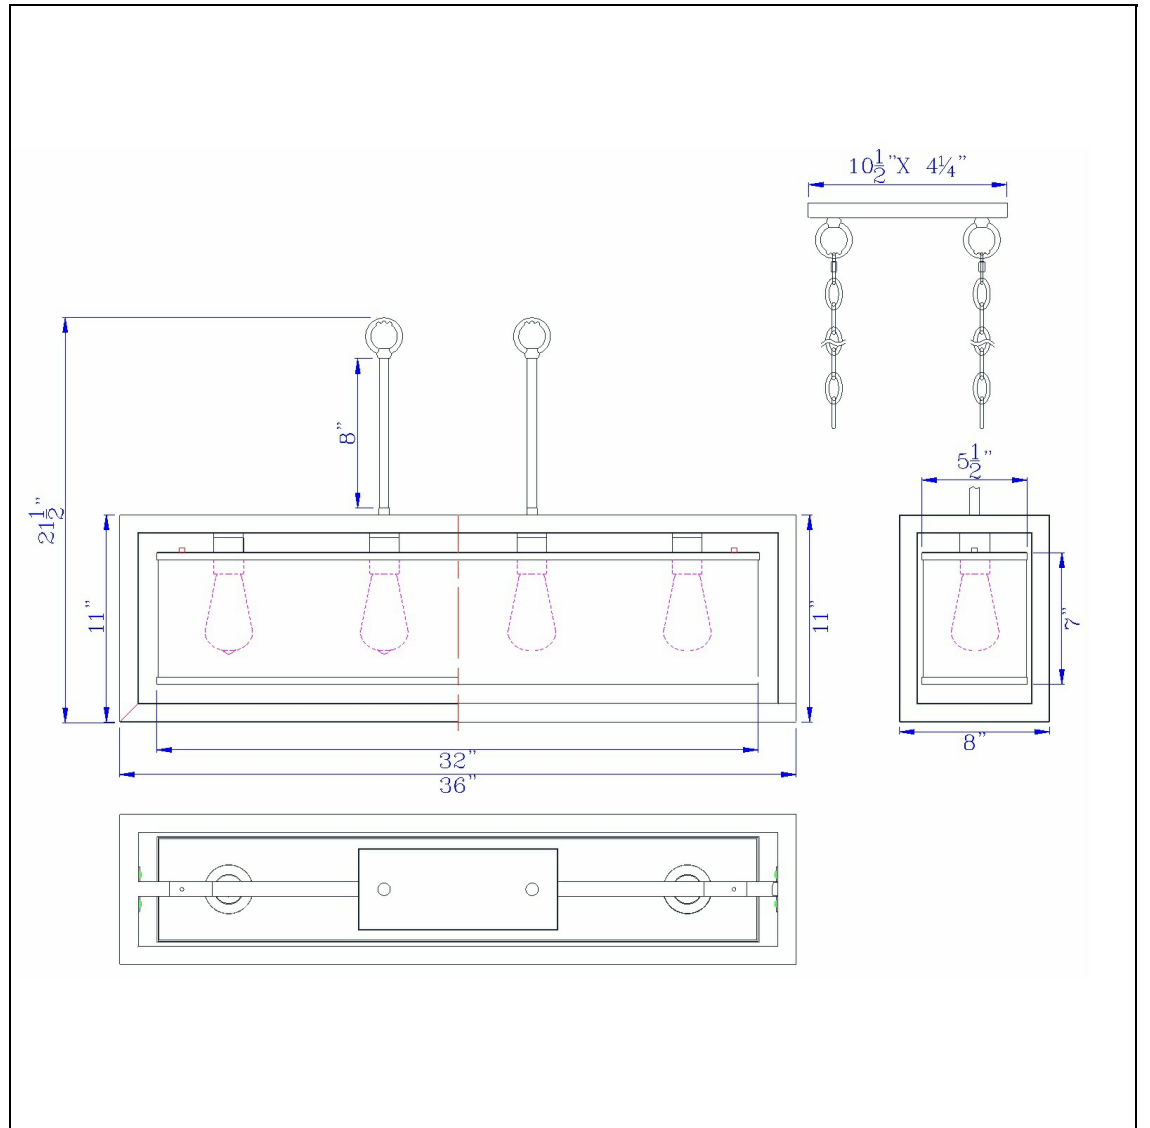

Product No. **FX-3536-4H**

Description

60W X 4 Rubber Wood Island Chandelier
With Organza Shade
Durable Wood Construction
Sheer Organza Shade
Rectangular Bar Design
Island Lighting
6 Feet of Chain Included
10 Feet of Wiring
Ships in One Carton
Ships in One Carton
21.5" Height Pine Wood and Metal Fixtured in
Wood Finish

Technical Specifications

UPC	020193067284	Shade Top1	32.00
Wattage	60WX4	Shade Top2	5.50
CRI	N/A	Shade Bottom1	32.00
Lumen	N/A	Shade Bottom2	5.50
Switch Type	Hardwired	Shade Side	7.00
Bulb Base	E26	Carton 1 Dimensions	13.50 x 11.00 x 39.00
Number of Lights	4	Carton 2 Dimensions	0.00 x 0.00 x 39.00
Color	Wood	Package Dimensions	L: 39.00 W: 11.00 H: 13.50
Base Color	Wood		