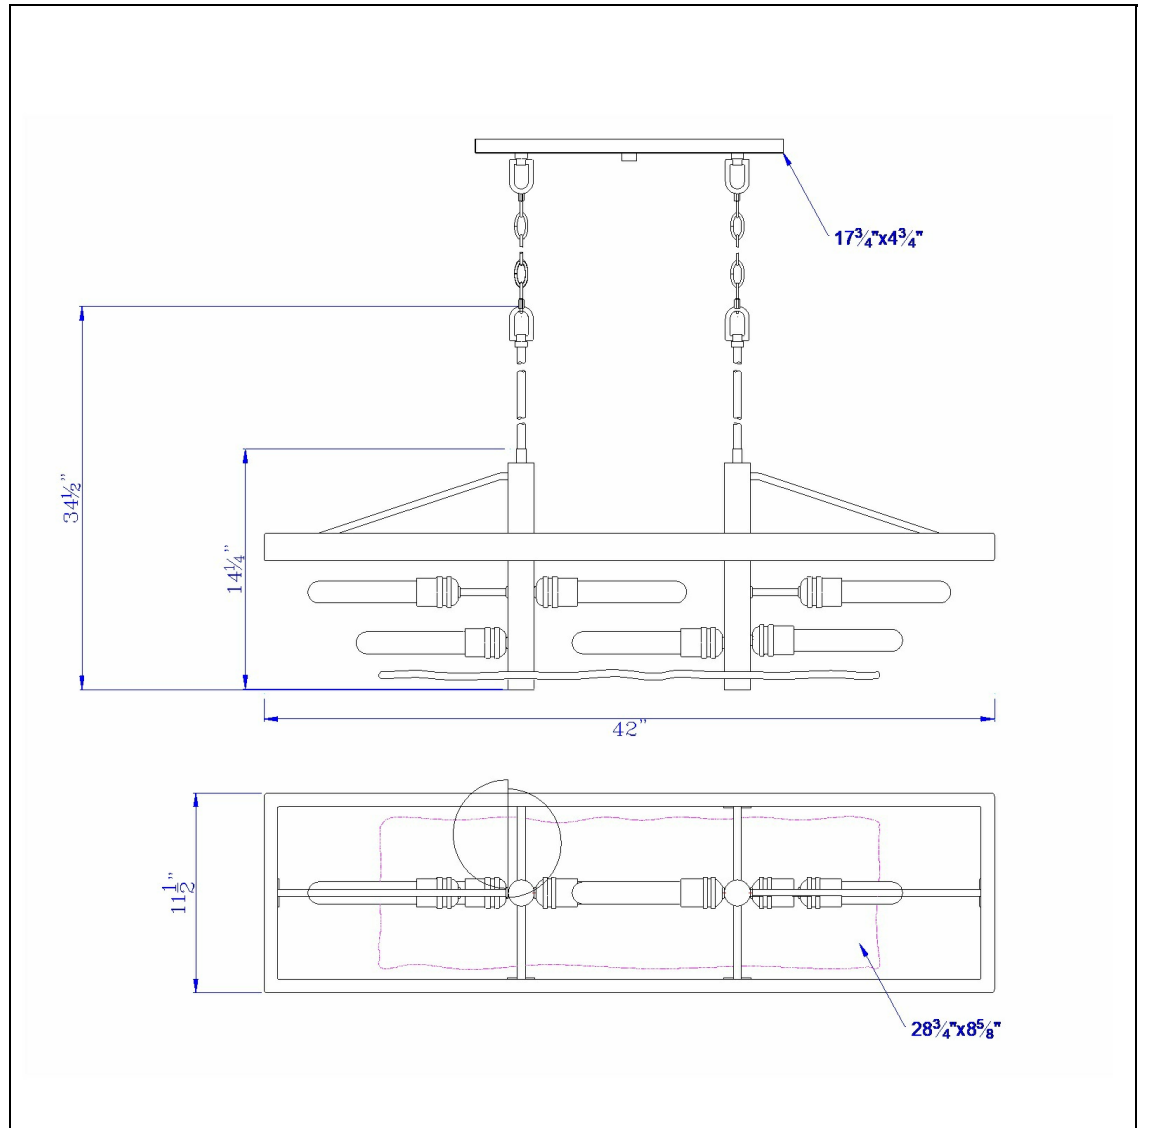

Product No. **FX-3701-6**

Description

Craiova 60W X 6 Pine Wood Island Chandelier With Hand Crafted Glass (Edison Bulbs Not included)  
Durable Pine Wood Construction  
Edison Bulb Not Included  
Rectangular Island Bar Design  
6 ft chain  
Hand Crafted Glass Accent  
Ships in One Carton  
hand crafted glass  
hand crafted glass  
32.5" Height Pine Wood,Glass and Metal  
Fixtue in Wooden Finish

Technical Specifications

<b>UPC</b>	020193067284	<b>Carton 1 Dimensions</b>	14.00 x 19.00 x 45.00
<b>Wattage</b>	60WX6	<b>Carton 2 Dimensions</b>	0.00 x 0.00 x 45.00
<b>CRI</b>	N/A	<b>Package Dimensions</b>	L: 45.00 W: 19.00 H: 14.00
<b>Lumen</b>	N/A		
<b>Switch Type</b>	Hardwired		
<b>Bulb Base</b>	E26		
<b>Number of Lights</b>	6		
<b>Color</b>	Wood		
<b>Base Color</b>	Wood		