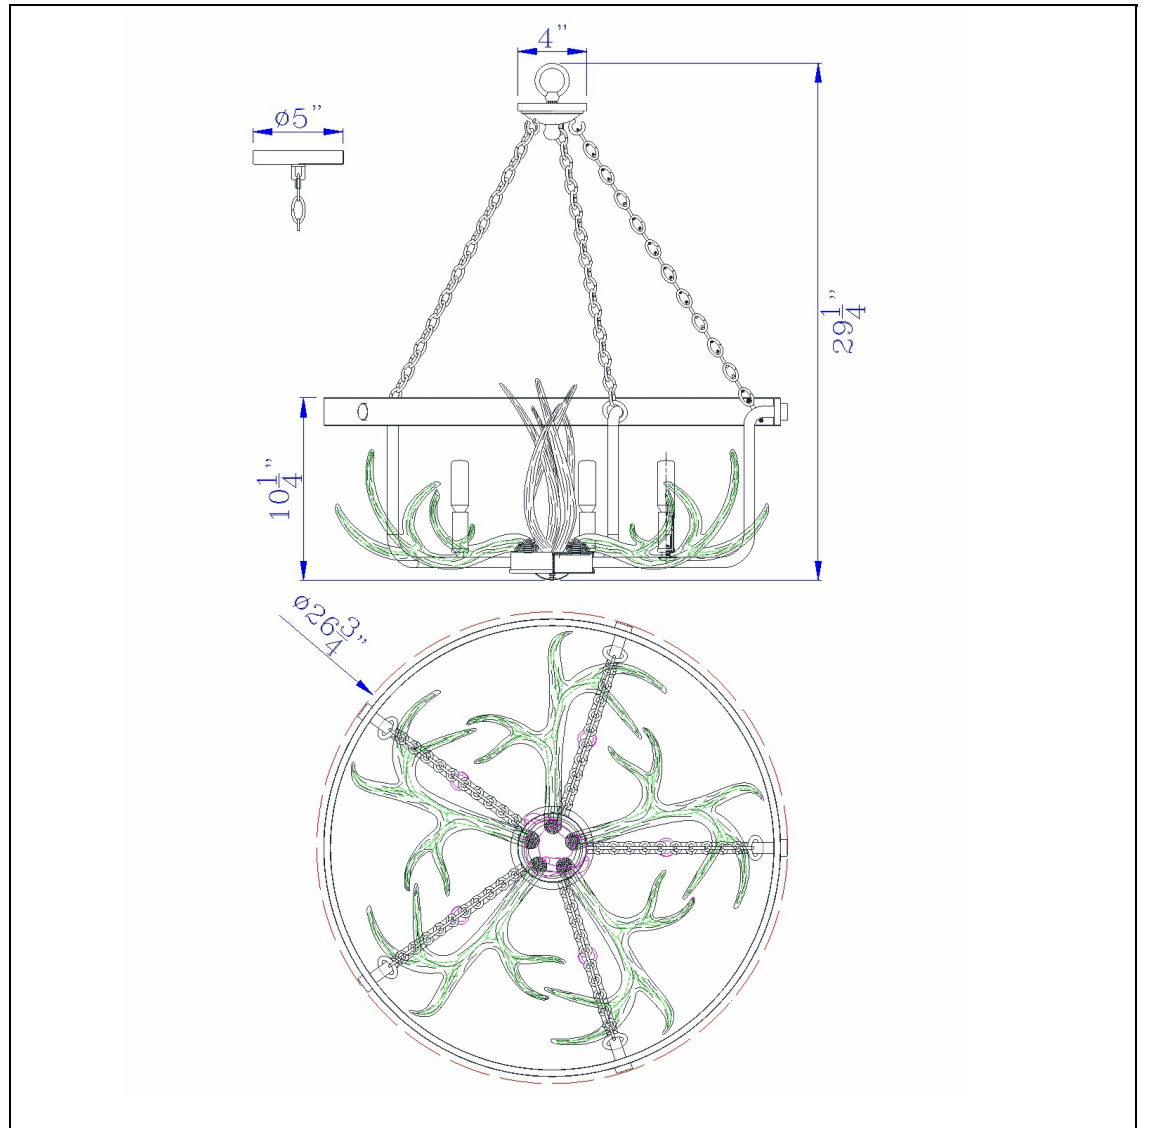

Product No. **FX-3703-5**

Description

Angelo 60W X 5 Metal Antler Chandelier
Two Tone Finish
Durable Forged Iron Constructoin
Rustic Antler Design
Uplight Position
6 ft chain
Ships in One Carton
Ships in One Carton
29.25" Height Metal and Resin Fixture in Iron
Finish

Technical Specifications

UPC	020193067284	Carton 1 Dimensions	14.50 x 28.80 x 28.80
Wattage	60WX5	Carton 2 Dimensions	0.00 x 0.00 x 28.80
CRI	N/A	Package Dimensions	L: 28.80 W: 28.80 H: 14.50
Lumen	N/A		
Switch Type	Hardwired		
Bulb Base	E12		
Number of Lights	5		
Color	Iron		
Base Color	Iron		