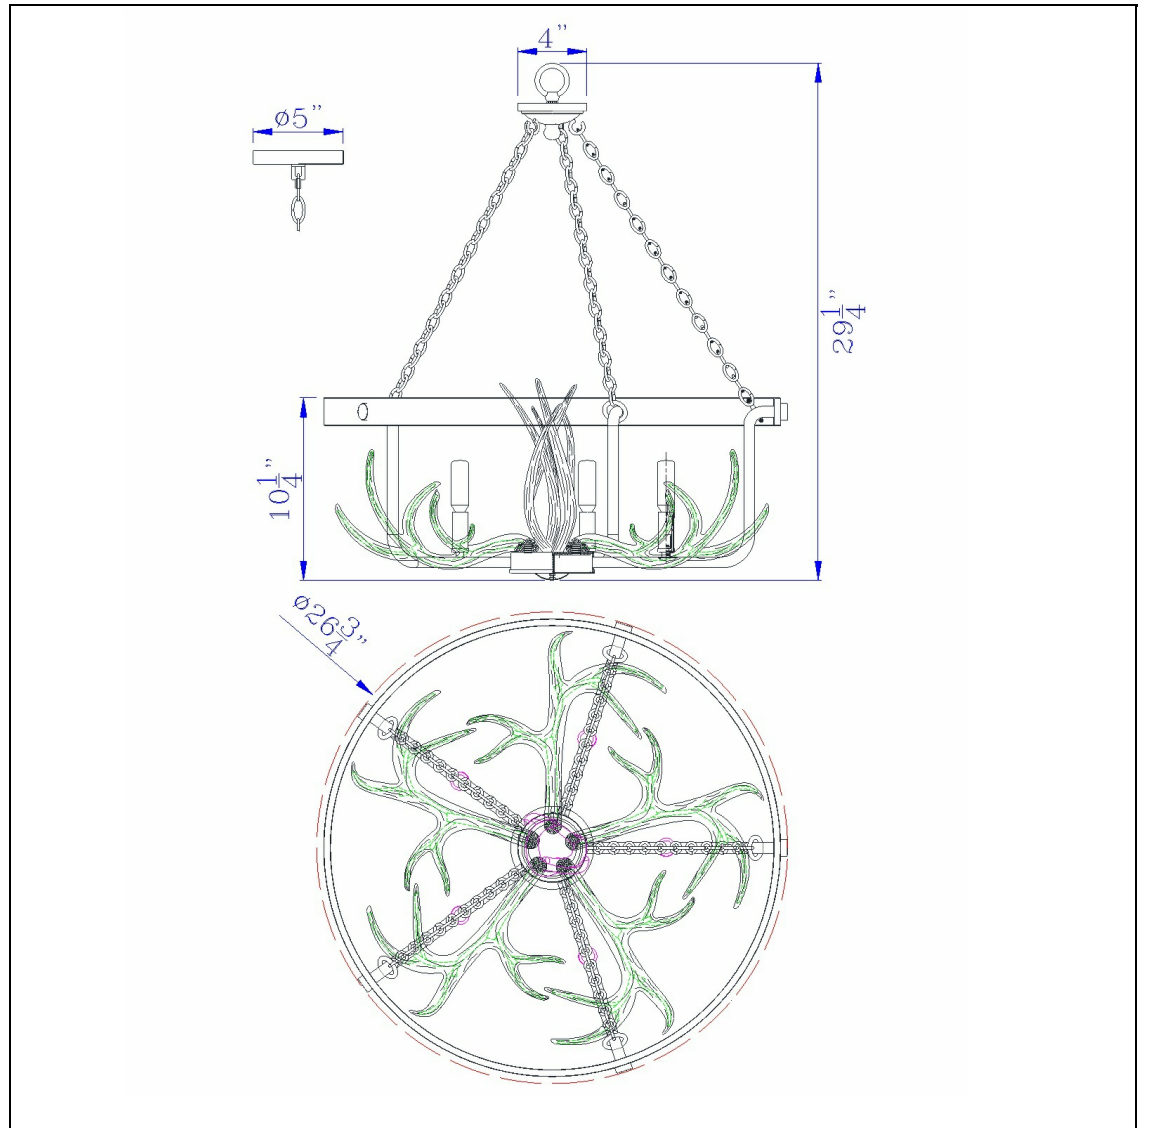

Product No. **FX-3703-5**

Description

Angelo 60W X 5 Metal Antler Chandelier  
Two Tone Finish  
Durable Forged Iron Constructoin  
Rustic Antler Design  
Uplight Position  
6 ft chain  
Ships in One Carton  
Ships in One Carton  
29.25" Height Metal and Resin Fixture in Iron  
Finish

Technical Specifications

<b>UPC</b>	020193067284	<b>Carton 1 Dimensions</b>	14.50 x 28.80 x 28.80
<b>Wattage</b>	60WX5	<b>Carton 2 Dimensions</b>	0.00 x 0.00 x 28.80
<b>CRI</b>	N/A	<b>Package Dimensions</b>	L: 28.80 W: 28.80 H: 14.50
<b>Lumen</b>	N/A		
<b>Switch Type</b>	Hardwired		
<b>Bulb Base</b>	E12		
<b>Number of Lights</b>	5		
<b>Color</b>	Iron		
<b>Base Color</b>	Iron		