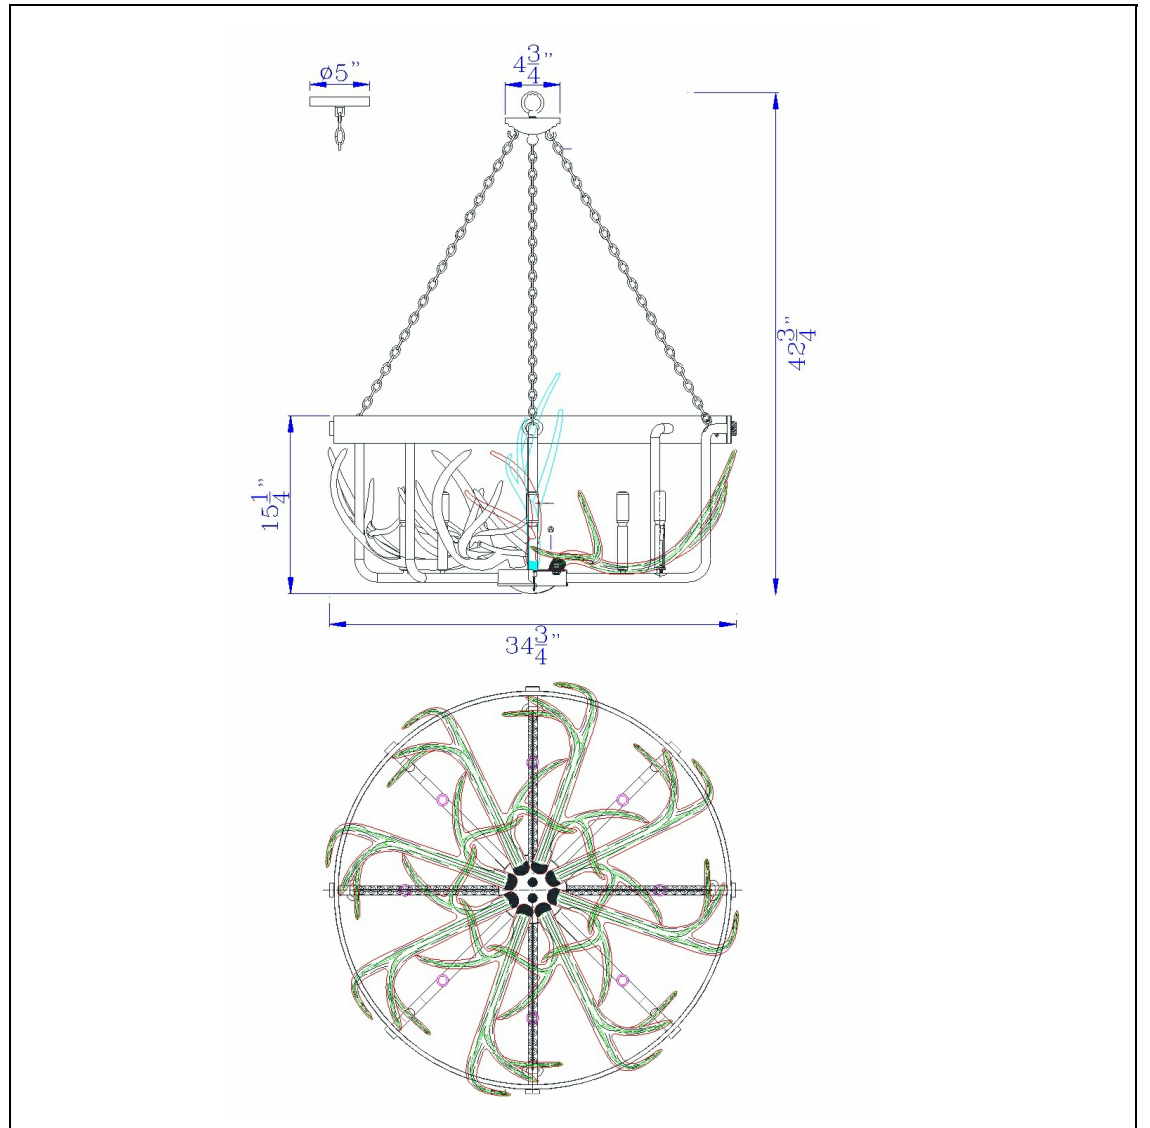

Product No. **FX-3703-8**

Description

Angelo 60W X 8 Metal Antler Chandelier
Two Tone Finish
Durable Forged Iron Constructoin
Rustic Antler Design
Uplight Position
6 ft chain
Ships in One Carton
Ships in One Carton
42.75" Height Resin and Metal Fixture in Iron
Finish

Technical Specifications

UPC	020193067284	Carton 1 Dimensions	21.50 x 39.80 x 39.80
Wattage	60WX8	Carton 2 Dimensions	0.00 x 0.00 x 39.80
CRI	N/A	Package Dimensions	L: 39.80 W: 39.80 H: 21.50
Lumen	N/A		
Switch Type	Hardwired		
Bulb Base	E12		
Number of Lights	8		
Color	Iron		
Base Color	Iron		