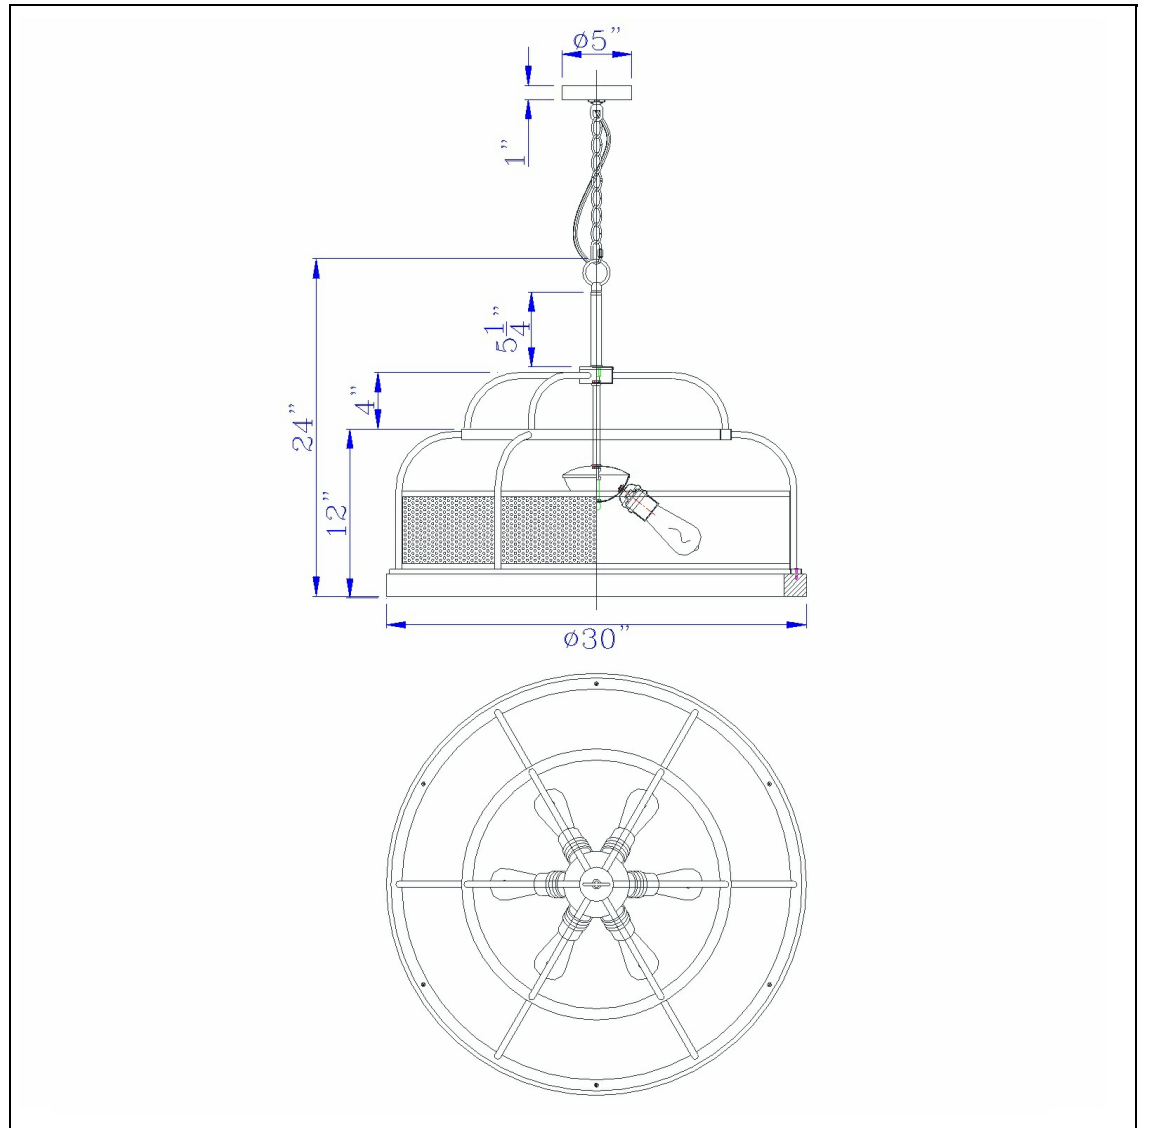

Product No. **FX-3706-6**

Description

Akaki 60W X 6 Metal/Pine Wood Chandelier
(Edison Bulbs Not included)
Durable Pine Wood and Iron Construction
5" Canopy Included
Mesh Shade Pattern
Edison Bulbs Not Included
6 ft chain
Downlight Position
Ships in One Carton
Ships in One Carton
30" Height Pine Wood and Metal Fixture in
Iron and Light Oak Finish

Technical Specifications

UPC	020193067284	Carton 1 Dimensions	18.80 x 32.50 x 32.50
Wattage	60WX6	Carton 2 Dimensions	0.00 x 0.00 x 32.50
CRI	N/A	Package Dimensions	L: 32.50 W: 32.50 H: 18.80
Lumen	N/A		
Switch Type	Hardwired		
Bulb Base	E26		
Number of Lights	6		
Color	Iron/Light Oak		
Base Color	Iron/Light Oak		