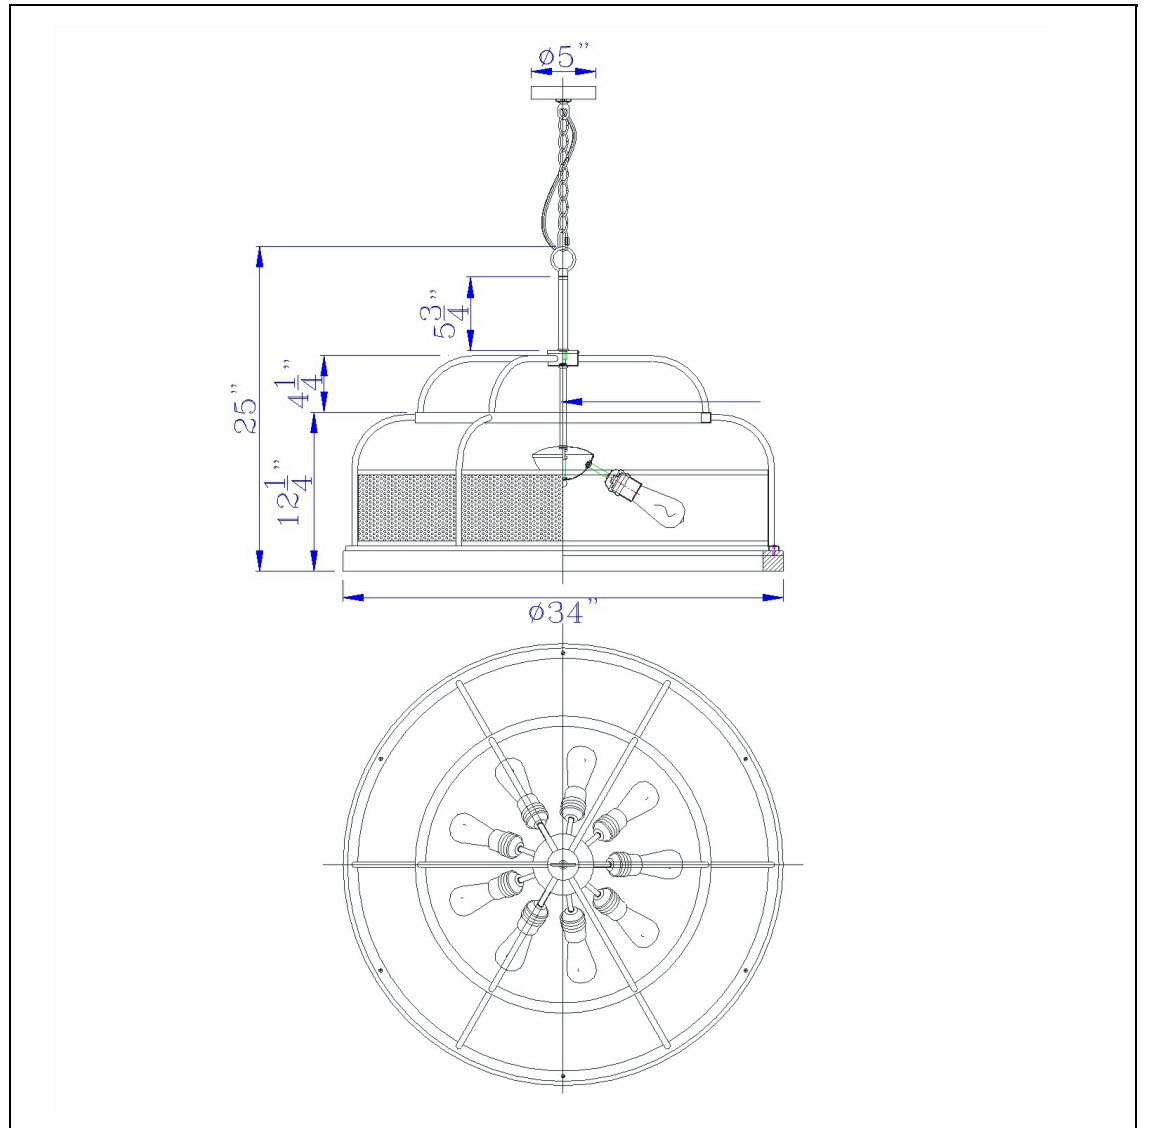

Product No. **FX-3706-9**

Description

Akaki 60W X 9 Metal/Pine Wood Chandelier
(Edison Bulbs Not included)
Durable Pine Wood and Iron Construction
5" Canopy Included
Mesh Shade Pattern
Edison Bulbs Not Included
6 ft chain
Downlight Position
Ships in One Carton
Ships in One Carton
34" Height Pine Wood and Metal Fixture in
Iron and Light Oak Finish

Technical Specifications

UPC	020193067284	Carton 1 Dimensions	19.80 x 36.50 x 36.50
Wattage	60WX9	Carton 2 Dimensions	0.00 x 0.00 x 36.50
CRI	N/A	Package Dimensions	L: 36.50 W: 36.50 H: 19.80
Lumen	N/A		
Switch Type	Hardwired		
Bulb Base	E26		
Number of Lights	9		
Color	Iron/Light Oak		
Base Color	Iron/Light Oak		