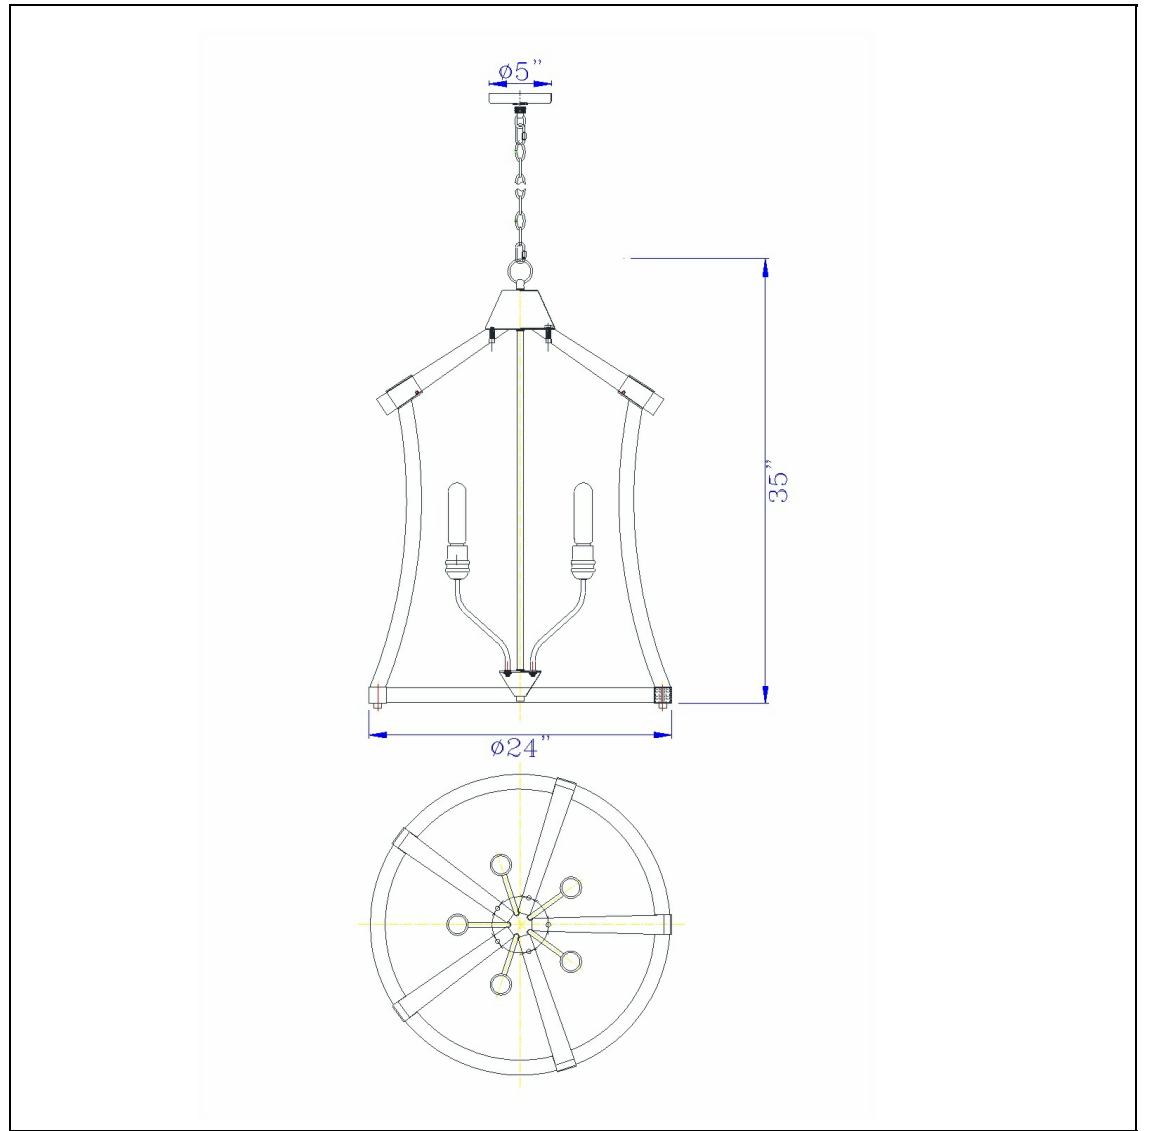

Product No. **FX-3707-5**

Description

Dali 60W X 5 Metal/Pine Wood Chandelier  
(Edison Bulbs Not included)  
Durable Pine Wood and Iron Construction  
5" Canopy Included  
Bell Lantern Design  
Edison Bulbs Not Included  
6 ft chain  
Ships in One Carton  
Uplight Position  
Uplight Position  
35" Height Pine Wood and Metal Fixture in  
Iron and Light Oak Finish

Technical Specifications

<b>UPC</b>	020193067284	<b>Carton 1 Dimensions</b>	13.80 x 26.50 x 30.30
<b>Wattage</b>	60WX5	<b>Carton 2 Dimensions</b>	0.00 x 0.00 x 30.30
<b>CRI</b>	N/A	<b>Package Dimensions</b>	L: 30.30 W: 26.50 H: 13.80
<b>Lumen</b>	N/A		
<b>Switch Type</b>	Hardwired		
<b>Bulb Base</b>	E26		
<b>Number of Lights</b>	5		
<b>Color</b>	Iron/Light Oak		
<b>Base Color</b>	Iron/Light Oak		