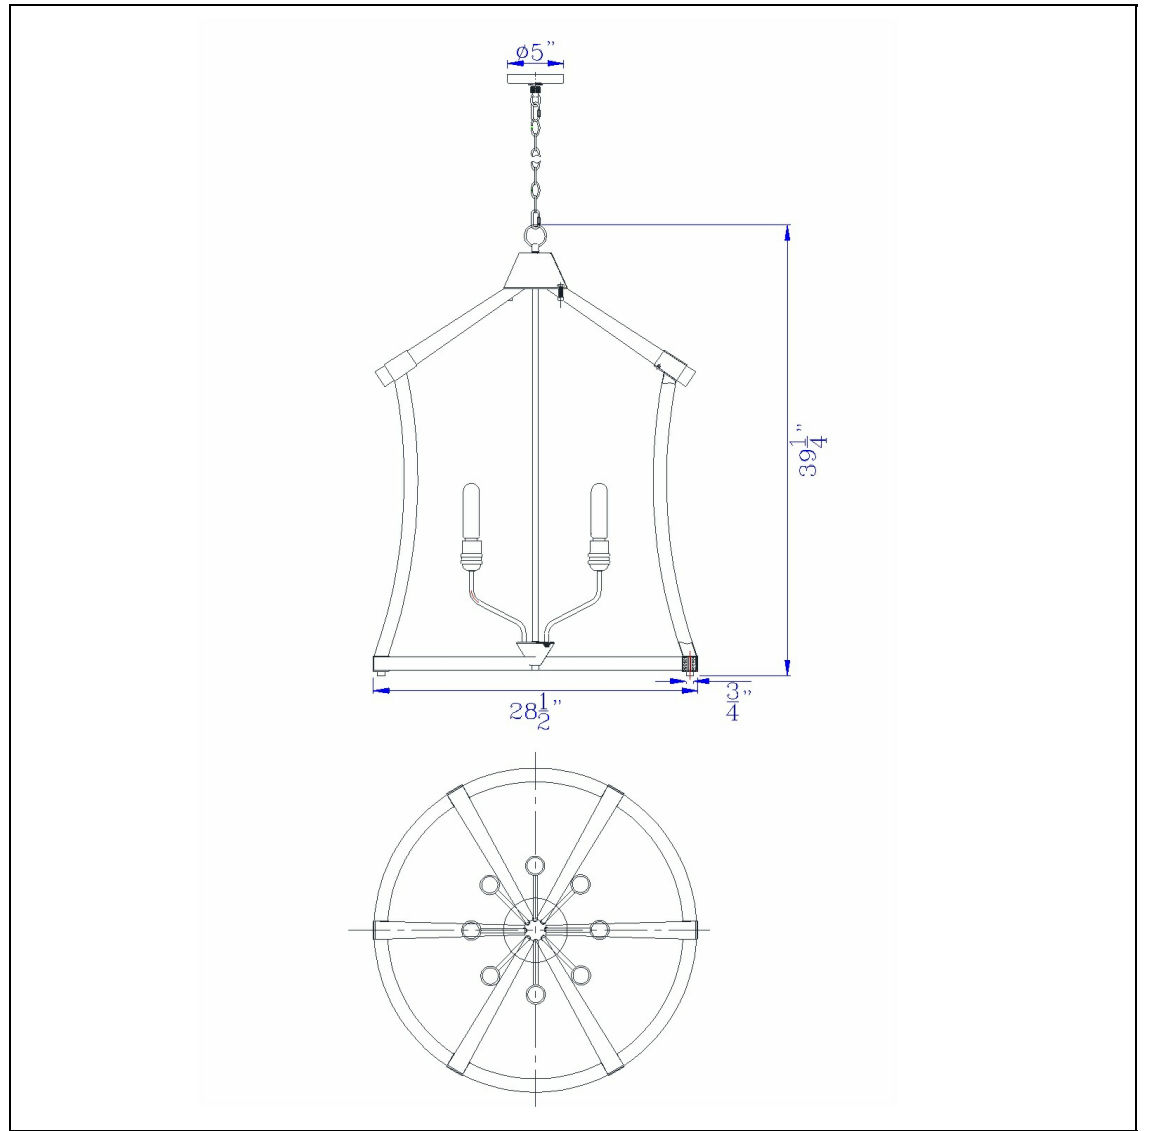

Product No. **FX-3707-8**

Description

Dali 60W X 8 Metal/Pine Wood Chandelier
(Edison Bulbs Not included)
Durable Pine Wood and Iron Construction
5" Canopy Included
Bell Lantern Design
Edison Bulbs Not Included
6 ft chain
Ships in One Carton
Uplight Position
Uplight Position
39.25" Height Pine Wood and Metal Fixture
in Iron and Light Oak Finish

Technical Specifications

UPC	020193067284	Carton 1 Dimensions	14.00 x 30.50 x 34.50
Wattage	60WX8	Carton 2 Dimensions	0.00 x 0.00 x 34.50
CRI	N/A	Package Dimensions	L: 34.50 W: 30.50 H: 14.00
Lumen	N/A		
Switch Type	Hardwired		
Bulb Base	E26		
Number of Lights	8		
Color	Iron/Light Oak		
Base Color	Iron/Light Oak		