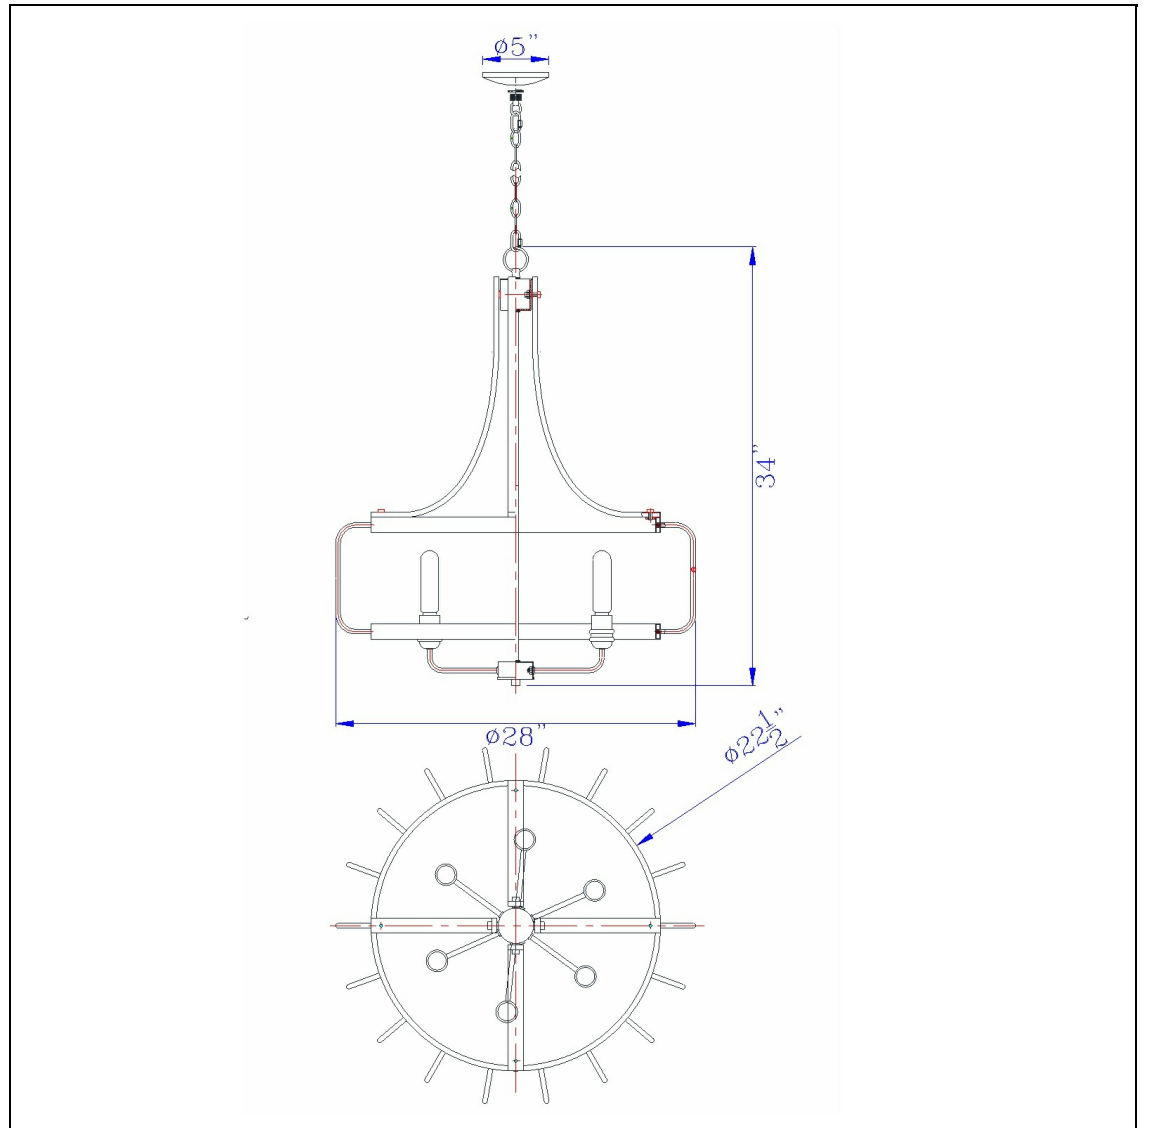

Product No. **FX-3708-6**

Description

Kellia 60W X 6 Metal Chandelier (Edison Bulbs Not included)  
Durable Forged Iron Construction  
Dark Oak Finish  
Rounded Cage Design  
6 ft chain  
Ships in One Carton  
Uplight Position  
wood finish  
wood finish  
34" Height Metal Fixture in Iron and Dark Oak Finish

Technical Specifications

<b>UPC</b>	020193067284	<b>Carton 1 Dimensions</b>	11.80 x 30.00 x 30.00
<b>Wattage</b>	60WX6	<b>Carton 2 Dimensions</b>	0.00 x 0.00 x 30.00
<b>CRI</b>	N/A	<b>Package Dimensions</b>	L: 30.00 W: 30.00 H: 11.80
<b>Lumen</b>	N/A		
<b>Switch Type</b>	Hardwired		
<b>Bulb Base</b>	E26		
<b>Number of Lights</b>	6		
<b>Color</b>	Iron/Dark Oak		
<b>Base Color</b>	Iron/Dark Oak		