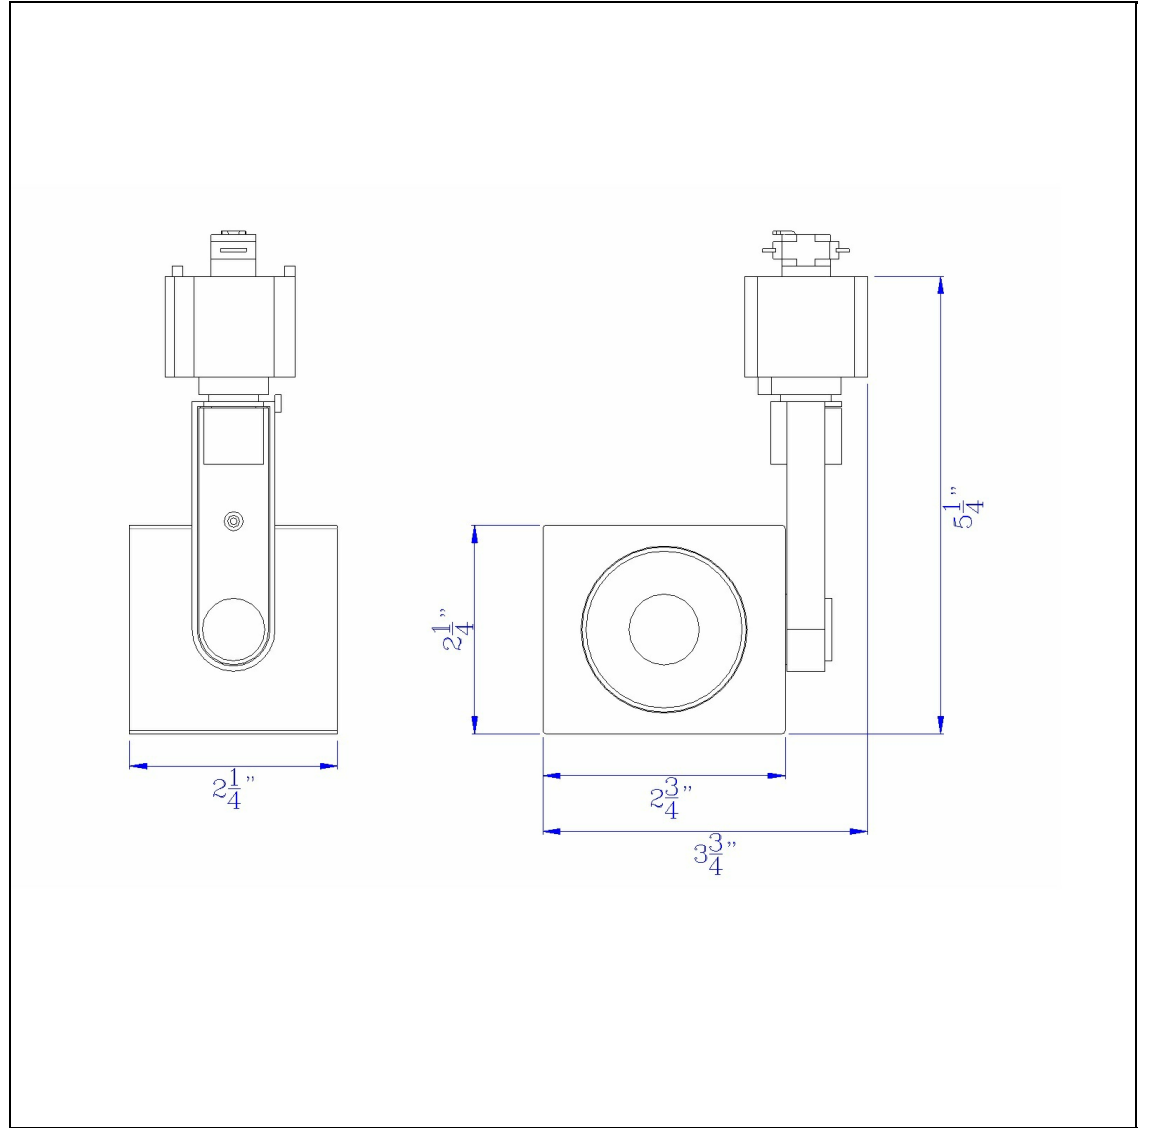

Product No. **HT-810-BS**

Description

Dimmable integrated LED12W, 700 Lumen, 90 CRI, 3000K, 3 Wire Track Fixture  
Intergrated LED  
Square Block Shape Head  
Casted Aluminum Construction  
Rotary Adjustable Arm  
Aluminum Extrusion Heat Sink  
38 degree beam spread  
840 Lumen Output  
Dimmable with Lutron Brand Dimmers: DVCL-153P, SCL-153P,AYCL-153P,CTCL-153P,DVCL-253P,DVSCLL-253P,SE  
5.25" Height Casted Aluminum Fixture in Brushed Steel Finish

Technical Specifications

<b>UPC</b>	020193067284	<b>Carton 1 Dimensions</b>	7.00 x 11.00 x 13.00
<b>Wattage</b>	LED12W	<b>Carton 2 Dimensions</b>	0.00 x 0.00 x 13.00
<b>CRI</b>	90	<b>Package Dimensions</b>	L: 13.00 W: 11.00 H: 7.00
<b>Lumen</b>	700		
<b>Switch Type</b>	Track		
<b>Bulb Base</b>	Intergrated LED		
<b>Number of Lights</b>	Intergrated LED		
<b>Color</b>	Brushed Steel		
<b>Base Color</b>	Brushed Steel		