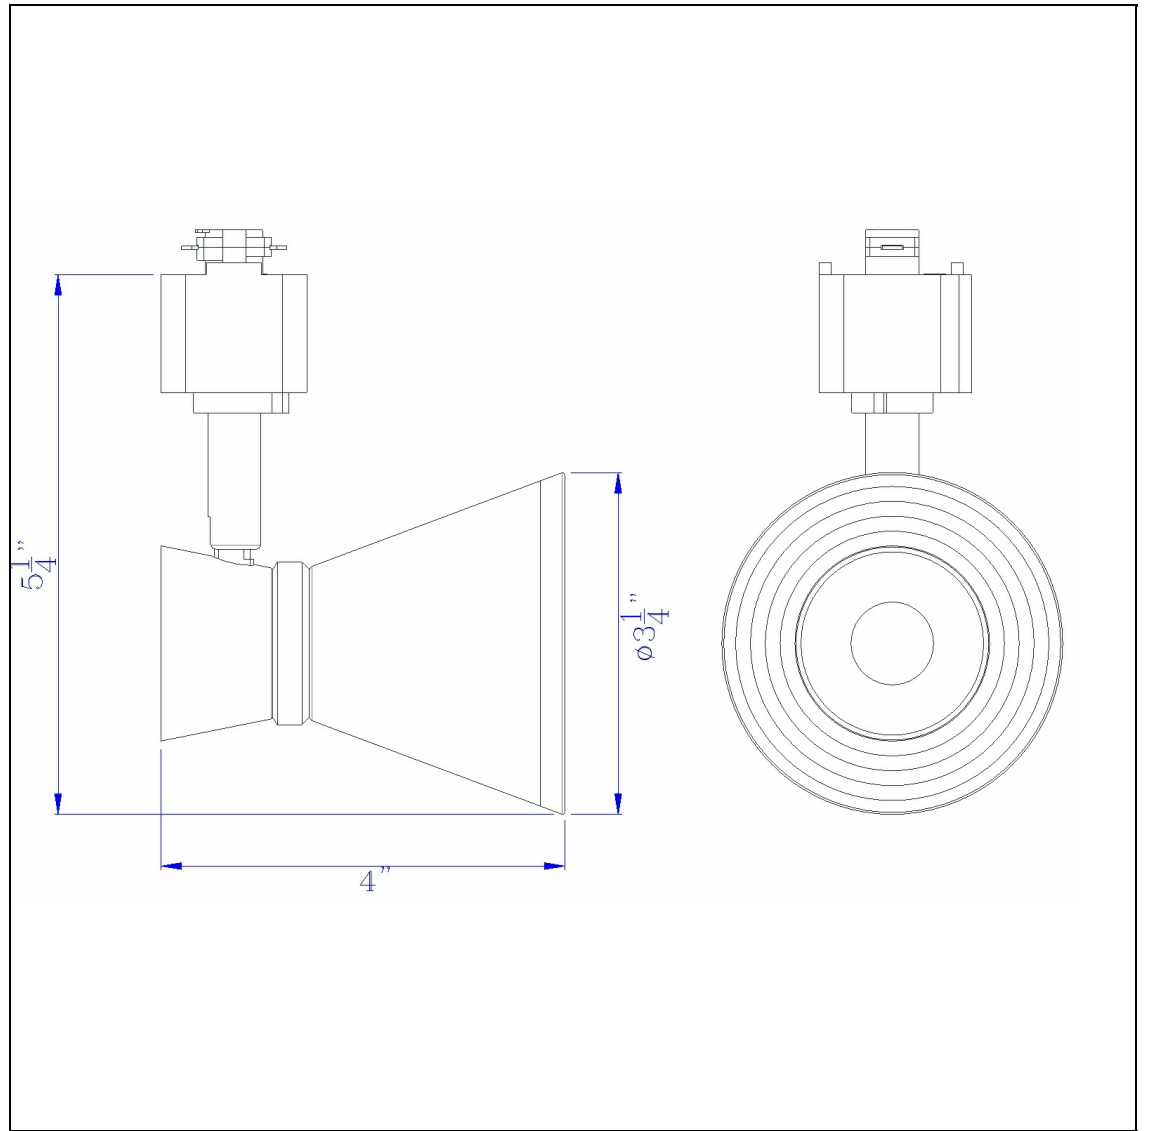

Product No. **HT-811-BS**

Description

Dimmable integrated LED12W, 700 Lumen, 90 CRI, 3000K, 3 Wire Track Fixture
Intergrated LED
Cylinder shape
Casted Aluminum Construction
Rotary Adjustable Arm
Aluminum Extrusion Heat Sink
38 degree beam spread
840 Lumen Output
Dimmable with Lutron Brand Dimmers: DVCL-153P, SCL-153P,AYCL-153P,CTCL-153P,DVCL-253P,DVSCLL-253P,SE
5.25" Height Casted Aluminum Fixture in Brushed Steel Finish

Technical Specifications

UPC	020193067284
Wattage	LED12W
CRI	90
Lumen	840
Switch Type	Track
Bulb Base	Intergrated LED
Number of Lights	Intergrated LED
Color	Brushed Steel
Base Color	Brushed Steel

Carton 1 Dimensions	7.30 x 12.00 x 16.00
Carton 2 Dimensions	0.00 x 0.00 x 16.00
Package Dimensions	L: 16.00 W: 12.00 H: 7.30