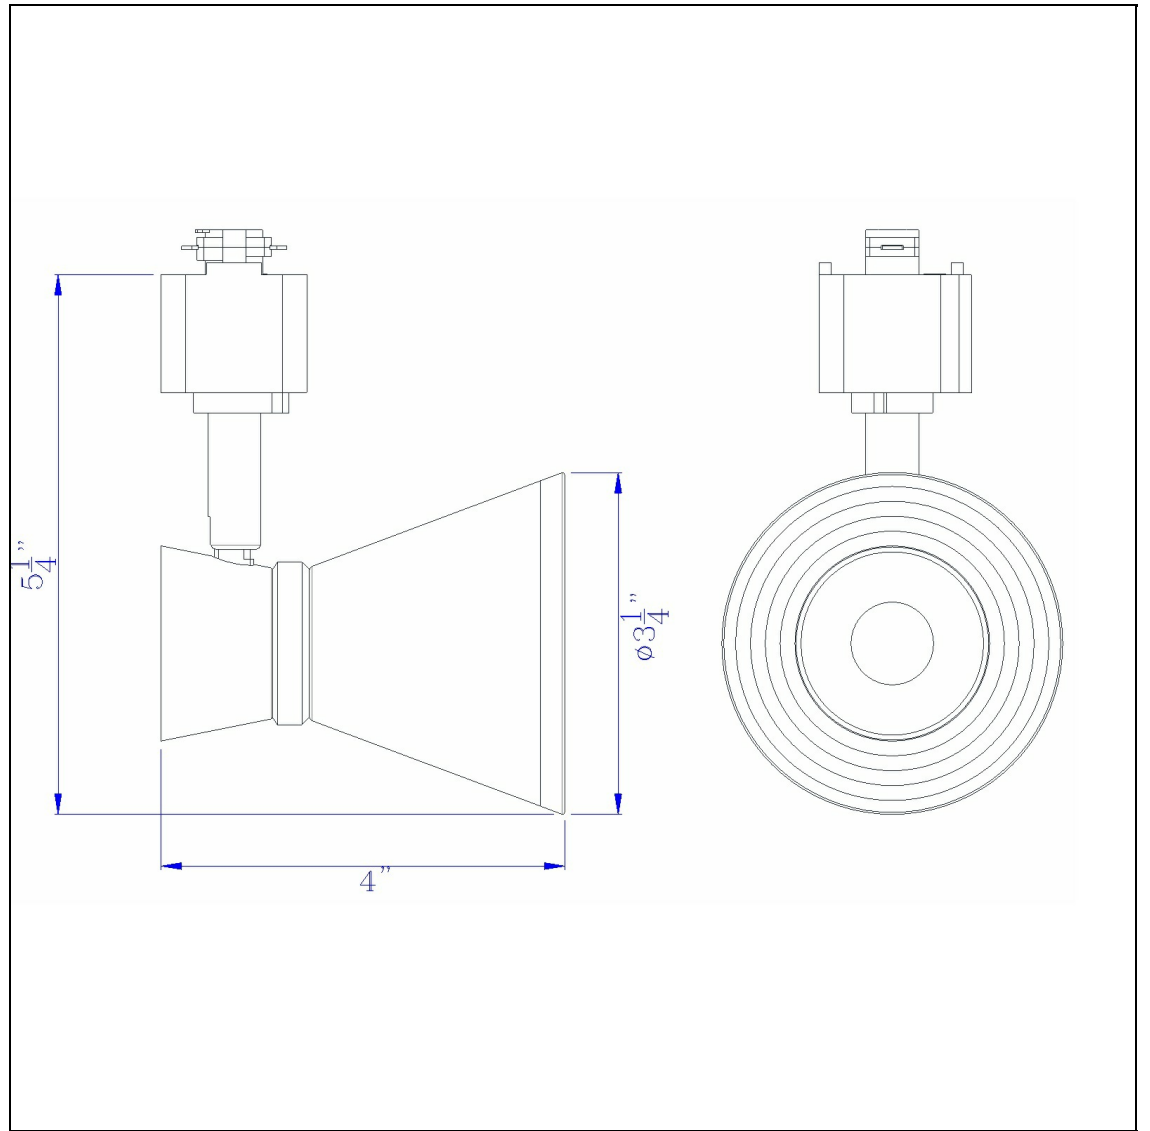

Product No. **HT-811-WH**

Description

Dimmable integrated LED12W, 700 Lumen, 90 CRI, 3000K, 3 Wire Track Fixture  
Intergrated LED  
Cylinder shape  
Casted Aluminum Construction  
Rotary Adjustable Arm  
Aluminum Extrusion Heat Sink  
38 degree beam spread  
840 Lumen Output  
Dimmable with Lutron Brand Dimmers: DVCL-153P, SCL-153P,AYCL-153P,CTCL-153P,DVCL-253P,DVSCLL-253P,SE  
5.25" Height Casted Alumimum Fixture in White Finish

Technical Specifications

<b>UPC</b>	020193067284
<b>Wattage</b>	LED12W
<b>CRI</b>	90
<b>Lumen</b>	840
<b>Switch Type</b>	Track
<b>Bulb Base</b>	Intergrated LED
<b>Number of Lights</b>	Intergrated LED
<b>Color</b>	White
<b>Base Color</b>	White

<b>Carton 1 Dimensions</b>	7.30 x 12.00 x 16.00
<b>Carton 2 Dimensions</b>	0.00 x 0.00 x 16.00
<b>Package Dimensions</b>	L: 16.00 W: 12.00 H: 7.30