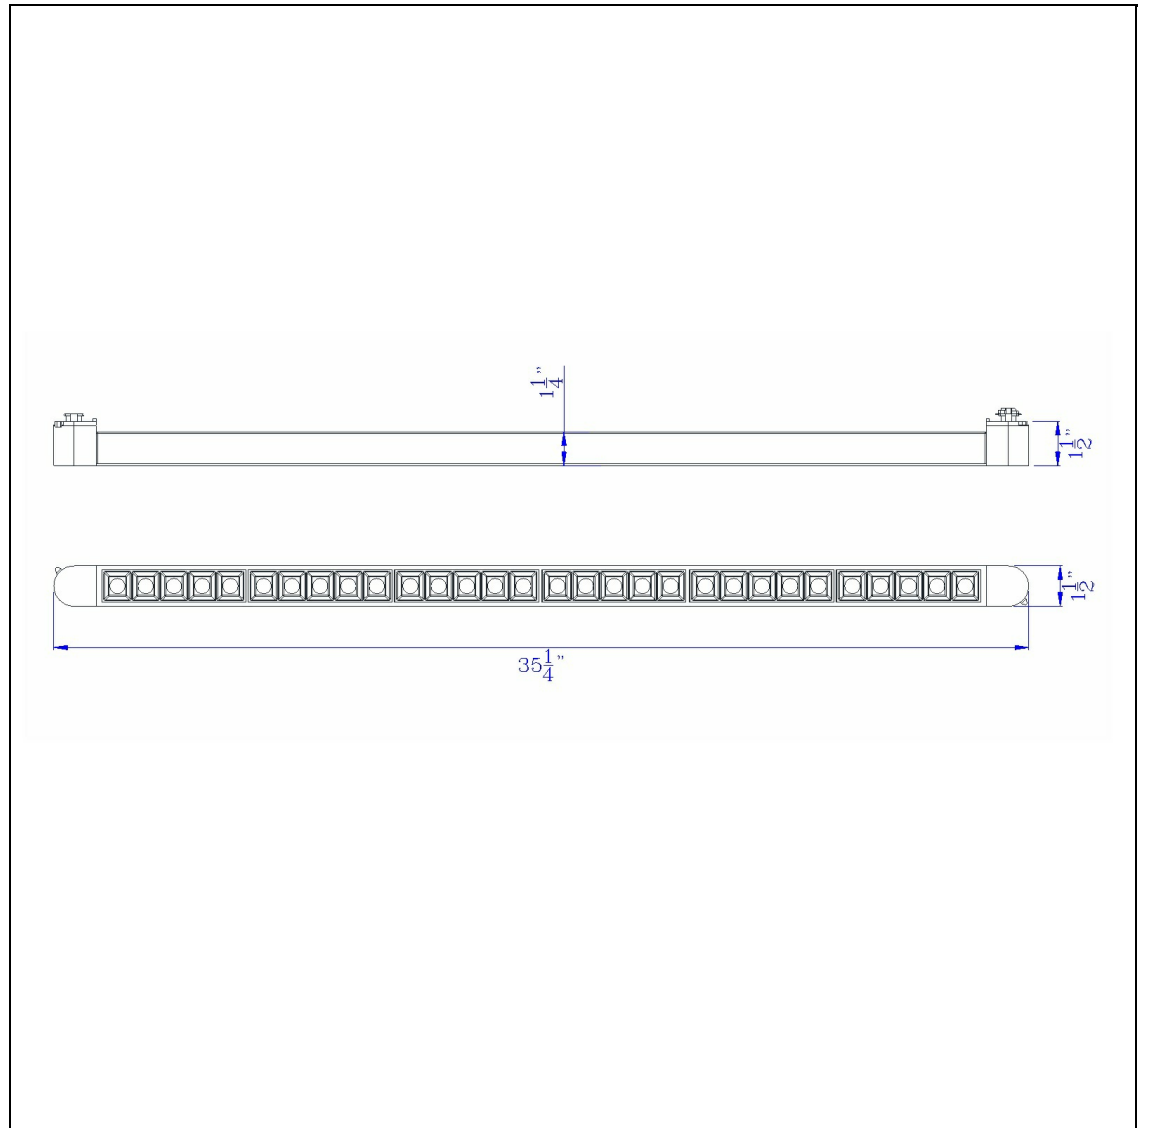

Product No. **HT-812L-BK**

Description

Dimmable integrated LED 60W, 3024 Lumen, 85 CRI, 3000K, 3 Wire Wall Wash Track Fixture
Integrated LED
Linear design
Casted Aluminum Construction
Adjustable Angles
Wall Washer Design
3000K Color Temperature
2890 Lumen Output
Dimmable with Lutron Brand Dimmers: DVCL-153P, SCL-153P, AYCL-153P, CTCL-153P, DVCL-253P, DVSCLL-253P, SE
35.25" Height Casted Aluminum Fixture in Black Finish

Technical Specifications

UPC	020193067284
Wattage	LED57W
CRI	85
Lumen	2890
Switch Type	Track
Bulb Base	Integrated LED
Number of Lights	Integrated LED
Color	Black
Base Color	Black

Carton 1 Dimensions	7.80 x 7.50 x 35.50
Carton 2 Dimensions	0.00 x 0.00 x 35.50
Package Dimensions	L: 35.50 W: 7.50 H: 7.80