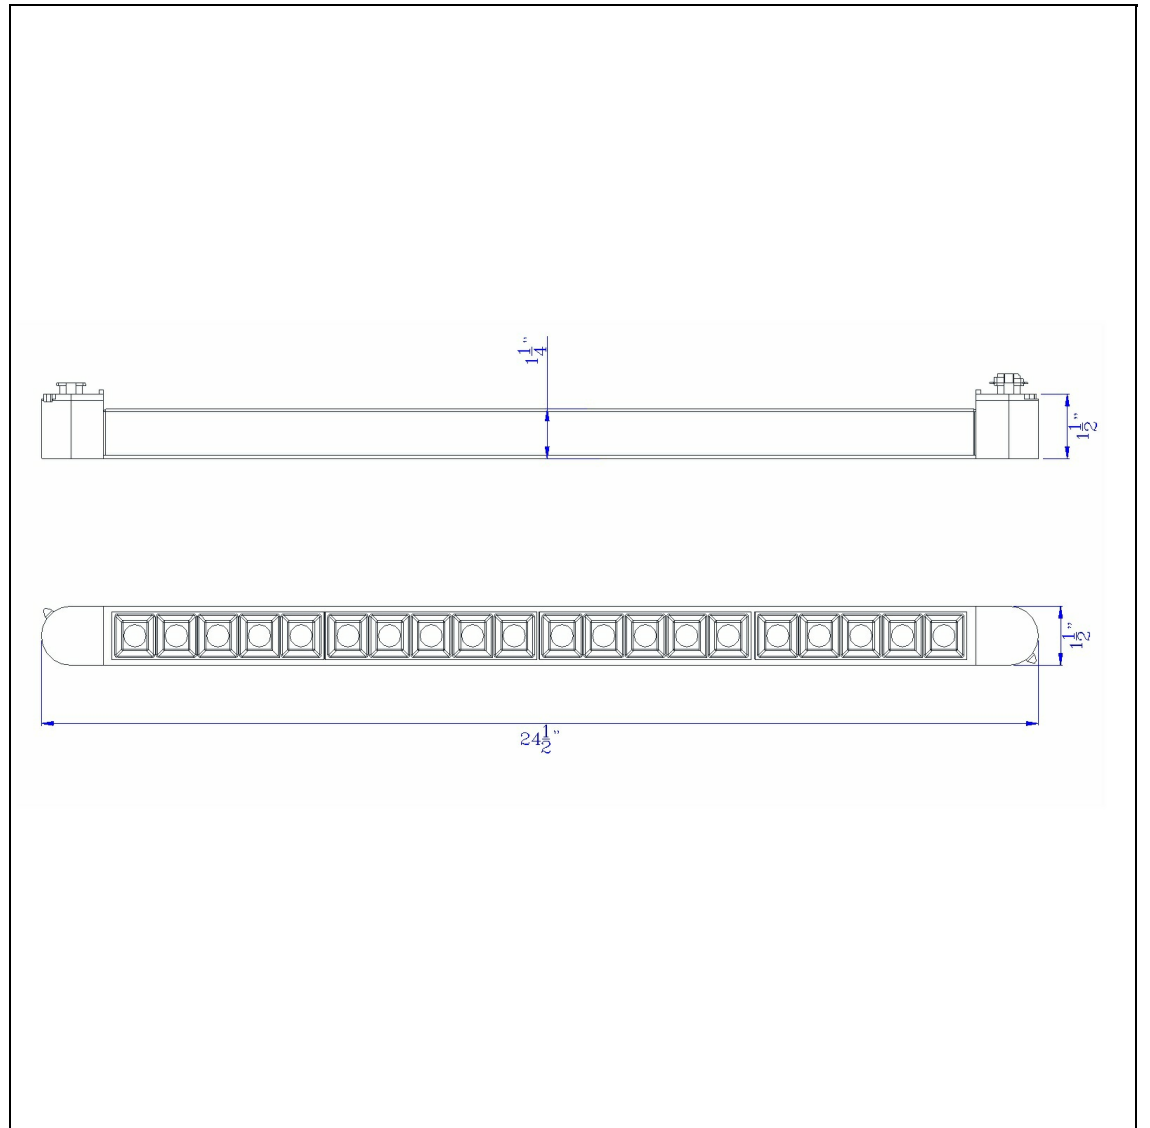

Product No. **HT-812M-BK**

Description

Dimmable integrated LED 60W, 3024 Lumen, 85 CRI, 3000K, 3 Wire Wall Wash Track Fixture
 Intergrated LED
 Linear design
 Casted Aluminum Construction
 Adjustable Angles
 Wall Washer Design
 3000K Color Temperature
 2010 Lumen Output
 Dimmable with Lutron Brand Dimmers: DVCL-153P, SCL-153P,AYCL-153P,CTCL-153P,DVCL-253P,DVSCLL-253P,SE
 24.5" Height Casted Aluminum Fixutre in Black Finish

Technical Specifications

UPC	020193067284
Wattage	LED37W
CRI	85
Lumen	2010
Switch Type	Track
Bulb Base	Intergrated LED
Number of Lights	Intergrated LED
Color	Black
Base Color	Black

Carton 1 Dimensions	7.80 x 7.50 x 25.30
Carton 2 Dimensions	0.00 x 0.00 x 25.30
Package Dimensions	L: 25.30 W: 7.50 H: 7.80