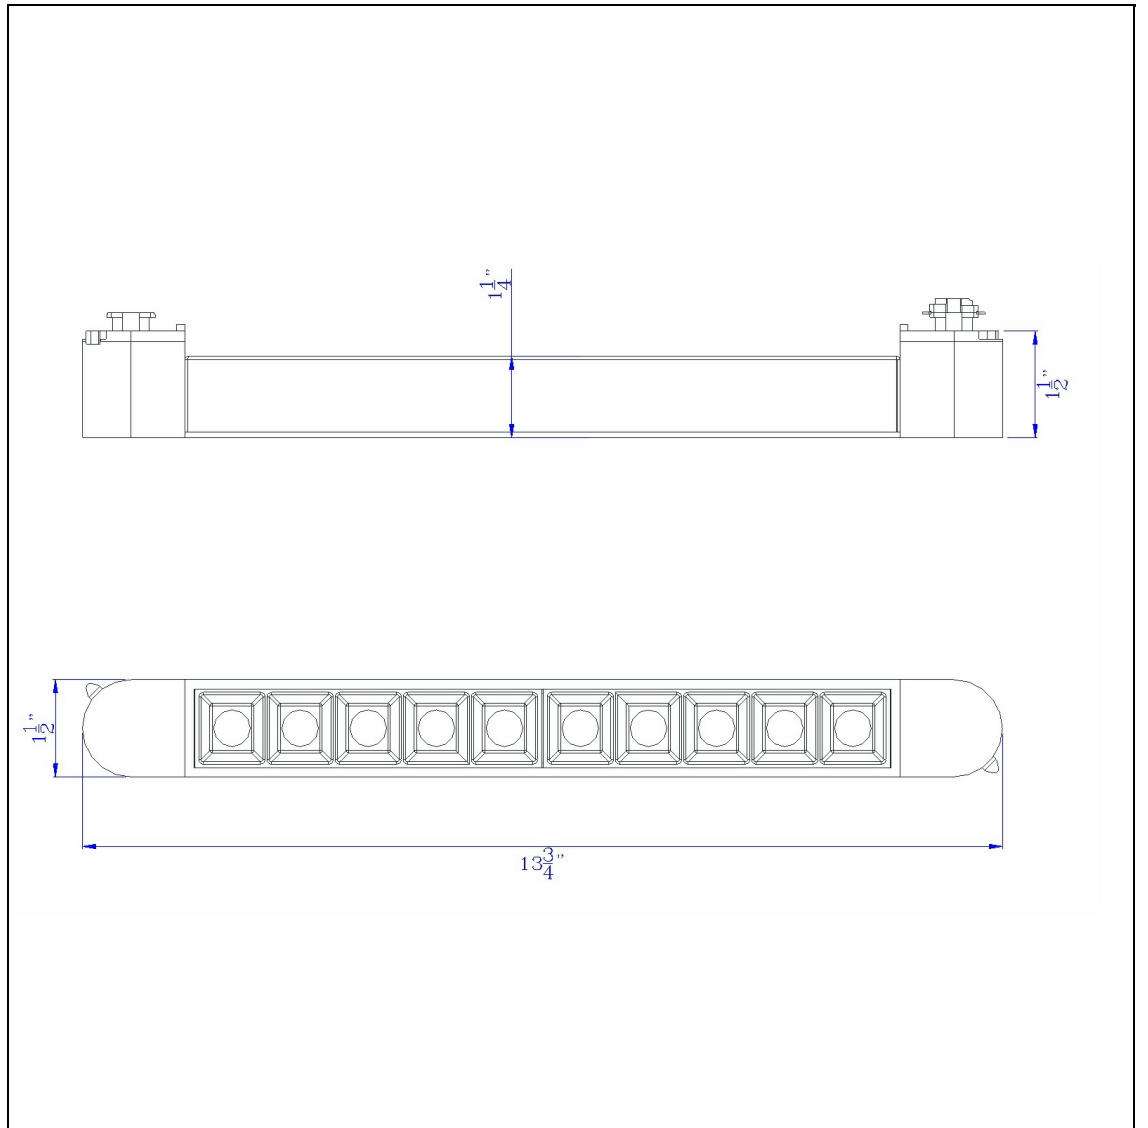

Product No. **HT-812S-BK**

Description

Dimmable integrated LED 60W, 3024 Lumen, 85 CRI, 3000K, 3 Wire Wall Wash Track Fixture
Intergrated LED
Linear design
Casted Aluminum Construction
Adjustable Angles
Wall washer
3000K Color Temperature
1040 Lumen Output
Dimmable with Lutron Brand Dimmers: DVCL-153P, SCL-153P,AYCL-153P,CTCL-153P,DVCL-253P,DVSCLL-253P,SE
13.75" Height Casted Aluminum Fixutre in Black Finish

Technical Specifications

UPC	020193067284	Carton 1 Dimensions	7.80 x 7.50 x 14.80
Wattage	LED20W	Carton 2 Dimensions	0.00 x 0.00 x 14.80
CRI	85	Package Dimensions	L: 14.80 W: 7.50 H: 7.80
Lumen	1040		
Switch Type	Track		
Bulb Base	Intergrated LED		
Number of Lights	Intergrated LED		
Color	Black		
Base Color	Black		