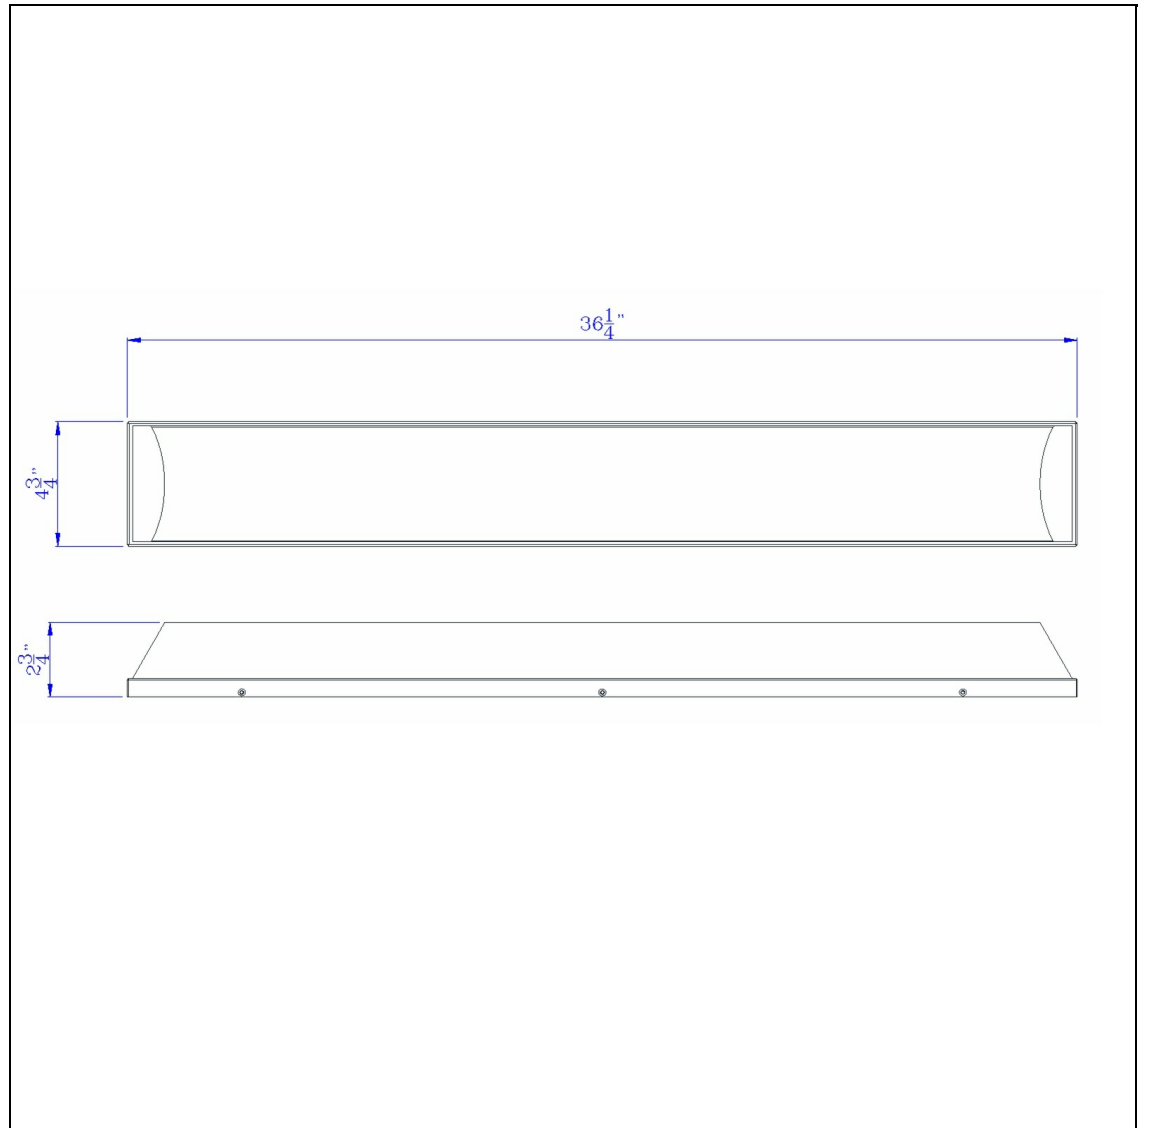

Product No. **LA-8603-L**

Description

integrated LED 39W, 3500 Lumen, 80 CRI
Dimmable Vanity Light With Acrylic Diffuser
Intergrated LED
Linear Design
Vanity Light
Acrylic Diffuser
3500 Lumen Output
3000K Color Temperature
3000K Color Temperature
4.75" Height Acrylic and Metal Vanity Light in
Brushed Steel Finish

Technical Specifications

UPC	020193067284
Wattage	LED39W
CRI	80
Lumen	3500
Switch Type	Hardwired
Bulb Base	Intergrated LED
Number of Lights	Intergrated LED
Color	Brushed Steel
Base Color	Brushed Steel

Carton 1 Dimensions	5.30 x 6.50 x 38.00
Carton 2 Dimensions	0.00 x 0.00 x 38.00
Package Dimensions	L: 38.00 W: 6.50 H: 5.30