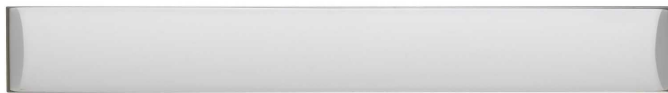

Product No. **LA-8603-L**

Description

integrated LED 39W, 3500 Lumen, 80 CRI
Dimmable Vanity Light With Acrylic Diffuser
Intergrated LED
Linear Design
Vanity Light
Acrylic Diffuser
3500 Lumen Output
3000K Color Temperature
3000K Color Temperature
4.75" Height Acrylic and Metal Vanity Light in
Brushed Steel Finish

Technical Specifications

UPC	020193067284
Wattage	LED39W
CRI	80
Lumen	3500
Switch Type	Hardwired
Bulb Base	Intergrated LED
Number of Lights	Intergrated LED
Color	Brushed Steel
Base Color	Brushed Steel

Carton 1 Dimensions	5.30 x 6.50 x 38.00
Carton 2 Dimensions	0.00 x 0.00 x 38.00
Package Dimensions	L: 38.00 W: 6.50 H: 5.30