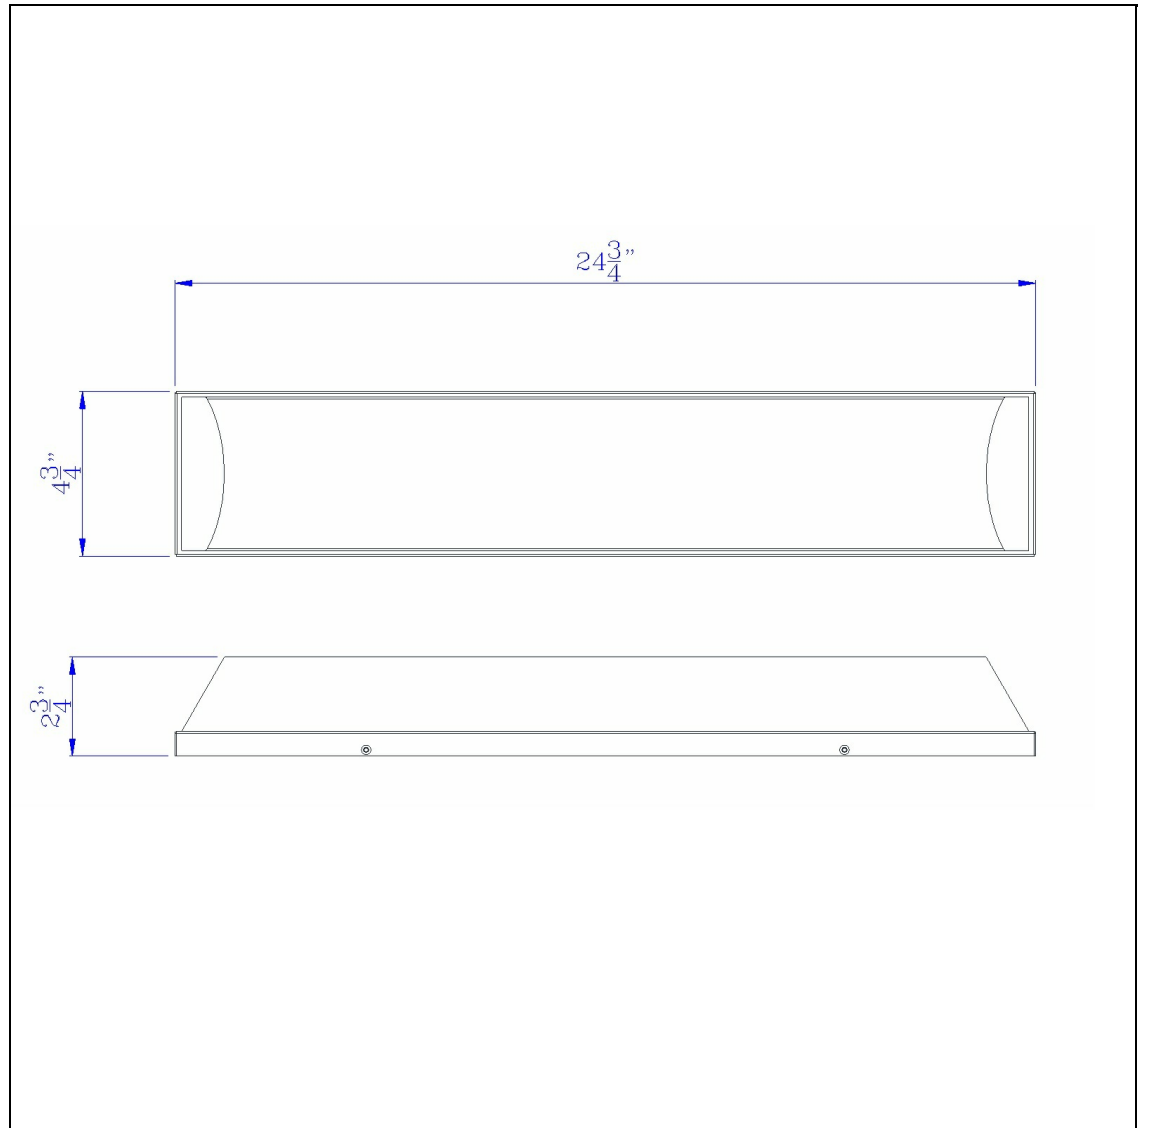

Product No. **LA-8603-M**

Description

integrated LED 26W, 1950 Lumen, 80 CRI
Dimmable Vanity Light With Acrylic Diffuser
Intergrated LED
Linear Design
Vanity Light
Acrylic Diffuser
1950 Lumen Output
3000K Color Temperature
3000K Color Temperature
4.75" Height Acrylic and Metal Vanity Light in
Brushed Steel Finish

Technical Specifications

UPC	020193067284
Wattage	LED26W
CRI	80
Lumen	1950
Switch Type	Hardwired
Bulb Base	Intergrated LED
Number of Lights	Intergrated LED
Color	Brushed Steel
Base Color	Brushed Steel

Carton 1 Dimensions	11.80 x 21.00 x 27.00
Carton 2 Dimensions	0.00 x 0.00 x 27.00
Package Dimensions	L: 27.00 W: 21.00 H: 11.80