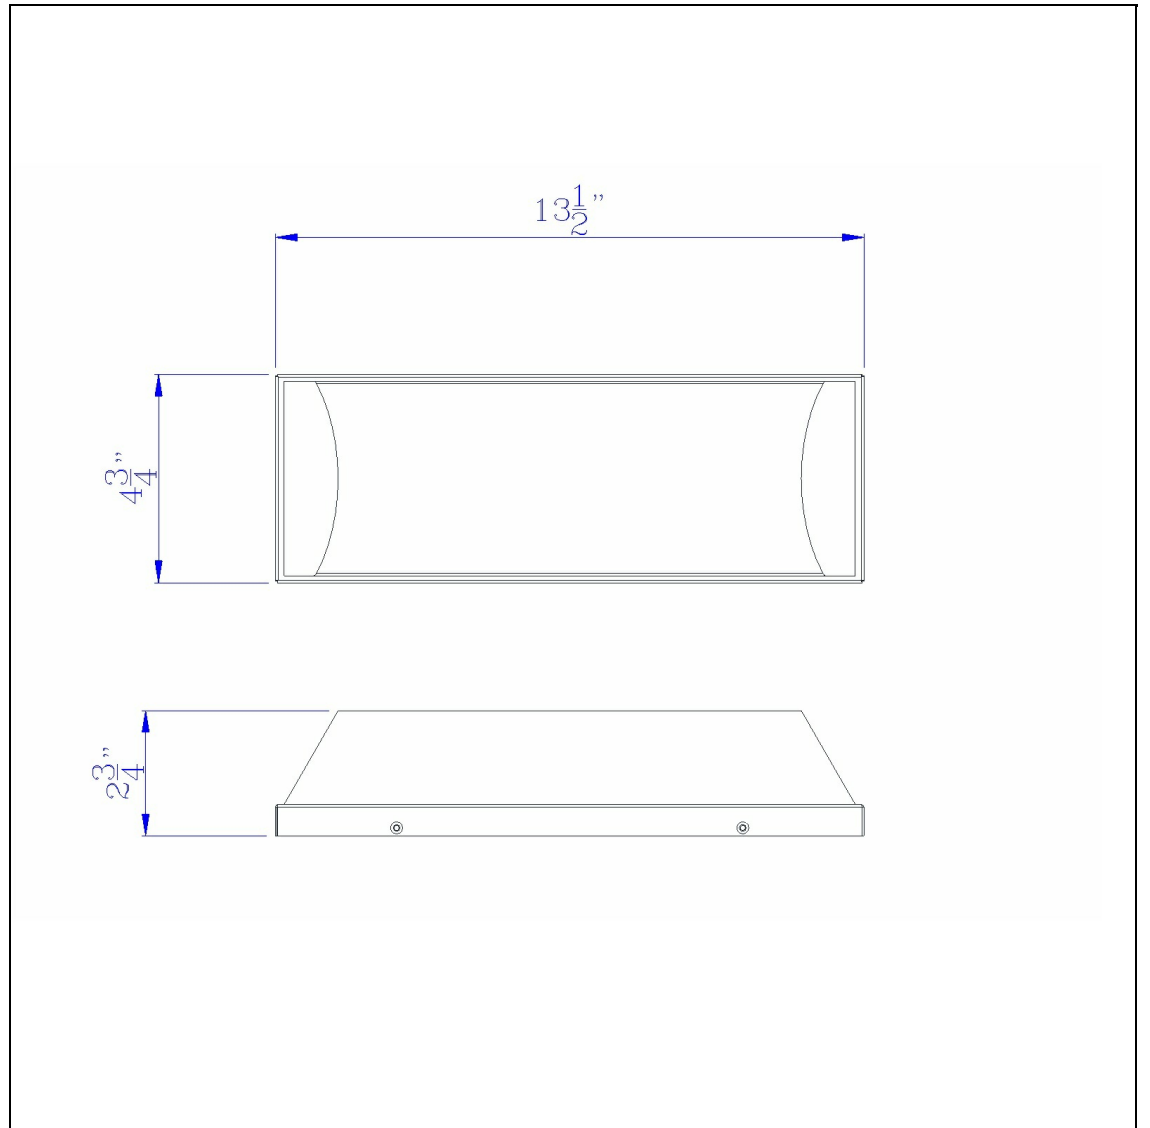

Product No. **LA-8603-S**

Description

integrated LED 13W, 940 Lumen, 80 CRI  
Dimmable Vanity Light With Acrylic Diffuser  
Intergrated LED  
Linear Design  
Vanity Light  
Acrylic Diffuser  
940 Lumen Output  
3000K Color Temperature  
3000K Color Temperature  
4.75" Height Acrylic and Metal Vanity Light in  
Brushed Steel Finish

Technical Specifications

<b>UPC</b>	020193067284
<b>Wattage</b>	LED13W
<b>CRI</b>	80
<b>Lumen</b>	940
<b>Switch Type</b>	Hardwired
<b>Bulb Base</b>	Intergrated LED
<b>Number of Lights</b>	Intergrated LED
<b>Color</b>	Brushed Steel
<b>Base Color</b>	Brushed Steel

<b>Carton 1 Dimensions</b>	11.80 x 15.30 x 21.00
<b>Carton 2 Dimensions</b>	0.00 x 0.00 x 21.00
<b>Package Dimensions</b>	L: 21.00 W: 15.30 H: 11.80