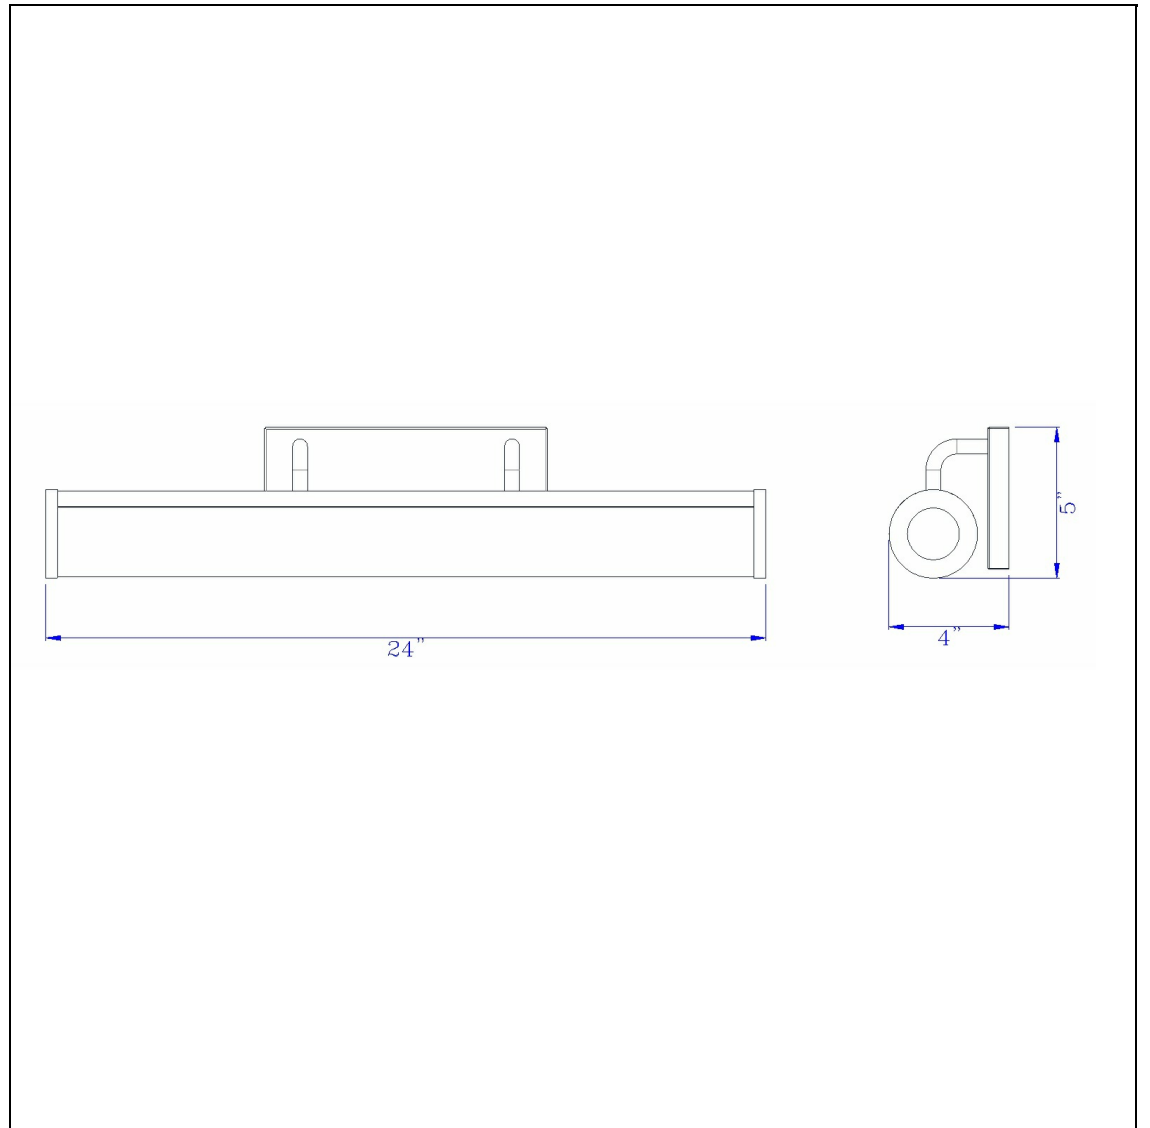

Product No. **LA-8604-M**

Description

integrated LED 26W, 1950 Lumen, 80 CRI
Dimmable Vanity Light With Acrylic Diffuser
Intergrated LED
Circular Tube Design
Vanity Light
Acrylic Diffuser
1950 Lumen Output
3000K Color Temperature
3000K Color Temperature
5" Height Acrylic and Metal Vanity Light in
Brushed Steel Finish

Technical Specifications

UPC	020193067284	Carton 1 Dimensions	15.50 x 22.00 x 26.50
Wattage	LED26W	Carton 2 Dimensions	0.00 x 0.00 x 26.50
CRI	80	Package Dimensions	L: 26.50 W: 22.00 H: 15.50
Lumen	1950		
Switch Type	Hardwired		
Bulb Base	Intergrated LED		
Number of Lights	Intergrated LED		
Color	Brushed Steel		
Base Color	Brushed Steel		