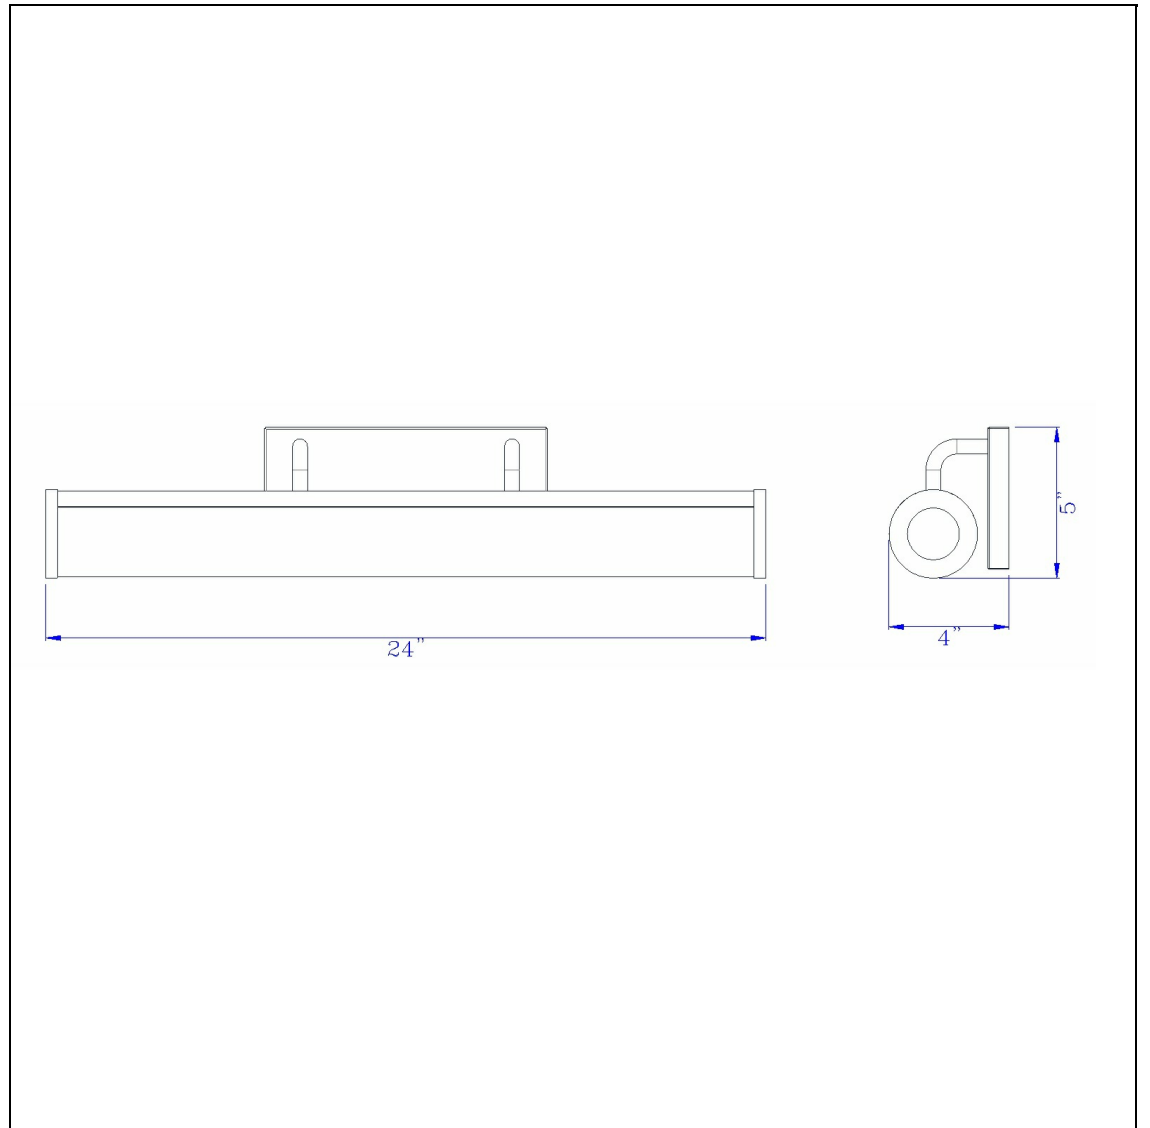

Product No. **LA-8604-M**

Description

integrated LED 26W, 1950 Lumen, 80 CRI
Dimmable Vanity Light With Acrylic Diffuser
Intergrated LED
Circular Tube Design
Vanity Light
Acrylic Diffuser
1950 Lumen Output
3000K Color Temperature
3000K Color Temperature
5" Height Acrylic and Metal Vanity Light in
Brushed Steel Finish

Technical Specifications

UPC	020193067284
Wattage	LED26W
CRI	80
Lumen	1950
Switch Type	Hardwired
Bulb Base	Intergrated LED
Number of Lights	Intergrated LED
Color	Brushed Steel
Base Color	Brushed Steel

Carton 1 Dimensions	15.50 x 22.00 x 26.50
Carton 2 Dimensions	0.00 x 0.00 x 26.50
Package Dimensions	L: 26.50 W: 22.00 H: 15.50