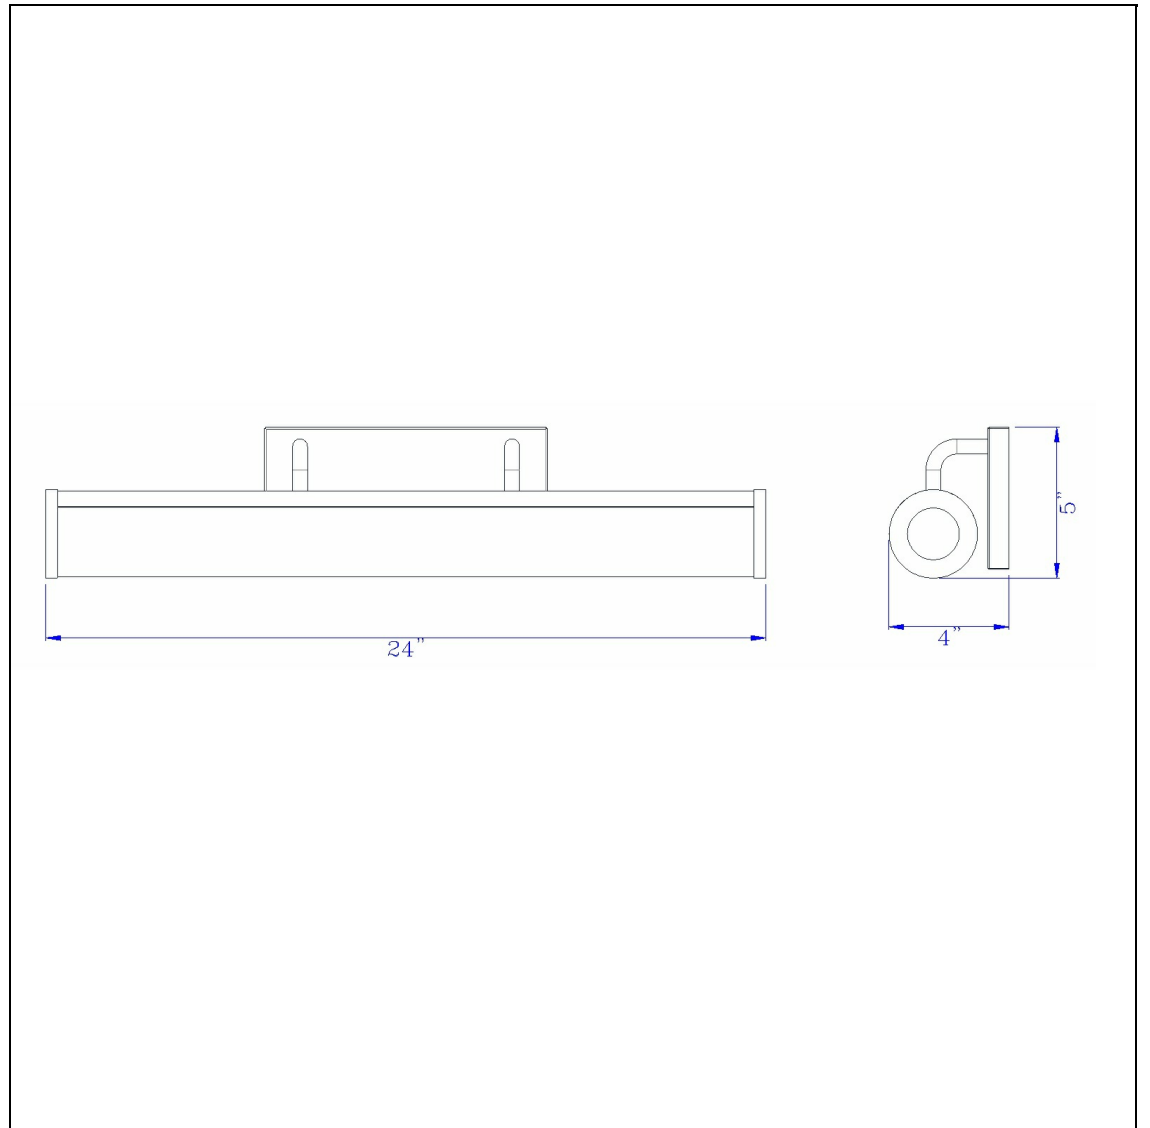

Product No. **LA-8604-S**

Description

integrated LED 13W, 940 Lumen, 80 CRI
Dimmable Vanity Light With Acrylic Diffuser
Intergrated LED
Circular Tube Design
Vanity Light
Acrylic Diffuser
940 Lumen Output
3000K Color Temperature
3000K Color Temperature
5" Height Acrylic and Metal Vanity Light in
Brushed Steel Finish

Technical Specifications

UPC	020193067284	Carton 1 Dimensions	16.50 x 15.30 x 21.00
Wattage	LED13W	Carton 2 Dimensions	0.00 x 0.00 x 21.00
CRI	80	Package Dimensions	L: 21.00 W: 15.30 H: 16.50
Lumen	940		
Switch Type	Hardwired		
Bulb Base	Intergrated LED		
Number of Lights	Intergrated LED		
Color	Brushed Steel		
Base Color	Brushed Steel		