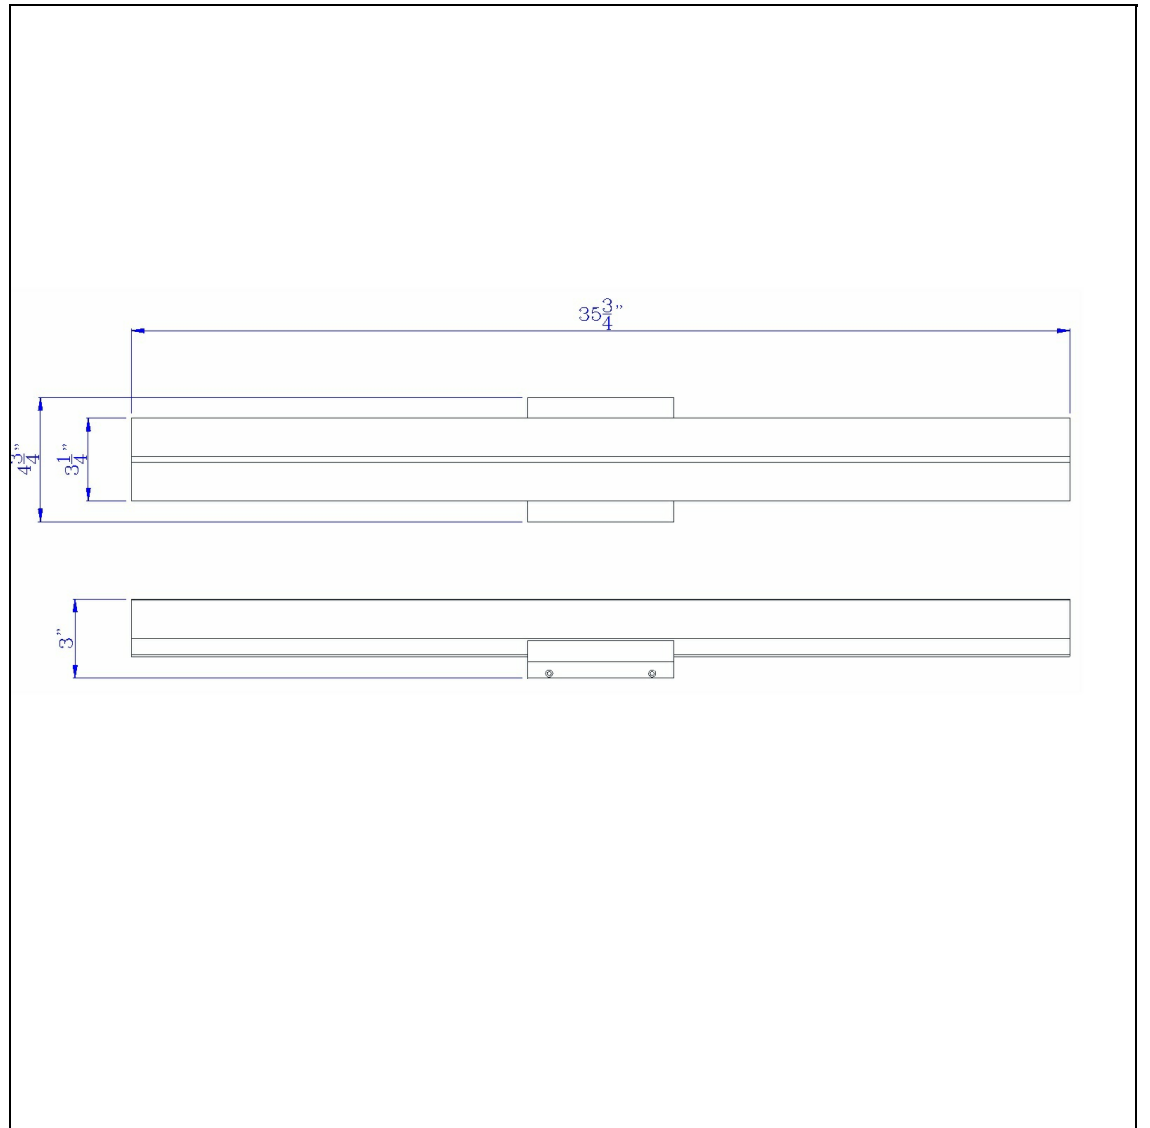

Product No. **LA-8605-L**

Description

integrated LED 39W, 3500 Lumen, 80 CRI  
Dimmable Vanity Light With Acrylic Diffuser  
Intergrated LED  
Triangular shape  
Vanity Light  
Acrylic Diffuser  
3500 Lumen Output  
3000K Color Temperature  
3000K Color Temperature  
4.75" Height Acrylic and Metal Vanity Light in  
Brushed Steel Finish

Technical Specifications

<b>UPC</b>	020193067284
<b>Wattage</b>	LED39W
<b>CRI</b>	80
<b>Lumen</b>	3500
<b>Switch Type</b>	Hardwired
<b>Bulb Base</b>	Intergrated LED
<b>Number of Lights</b>	Intergrated LED
<b>Color</b>	Brushed Steel
<b>Base Color</b>	Brushed Steel

<b>Carton 1 Dimensions</b>	11.80 x 21.00 x 38.80
<b>Carton 2 Dimensions</b>	0.00 x 0.00 x 38.80
<b>Package Dimensions</b>	L: 38.80 W: 21.00 H: 11.80