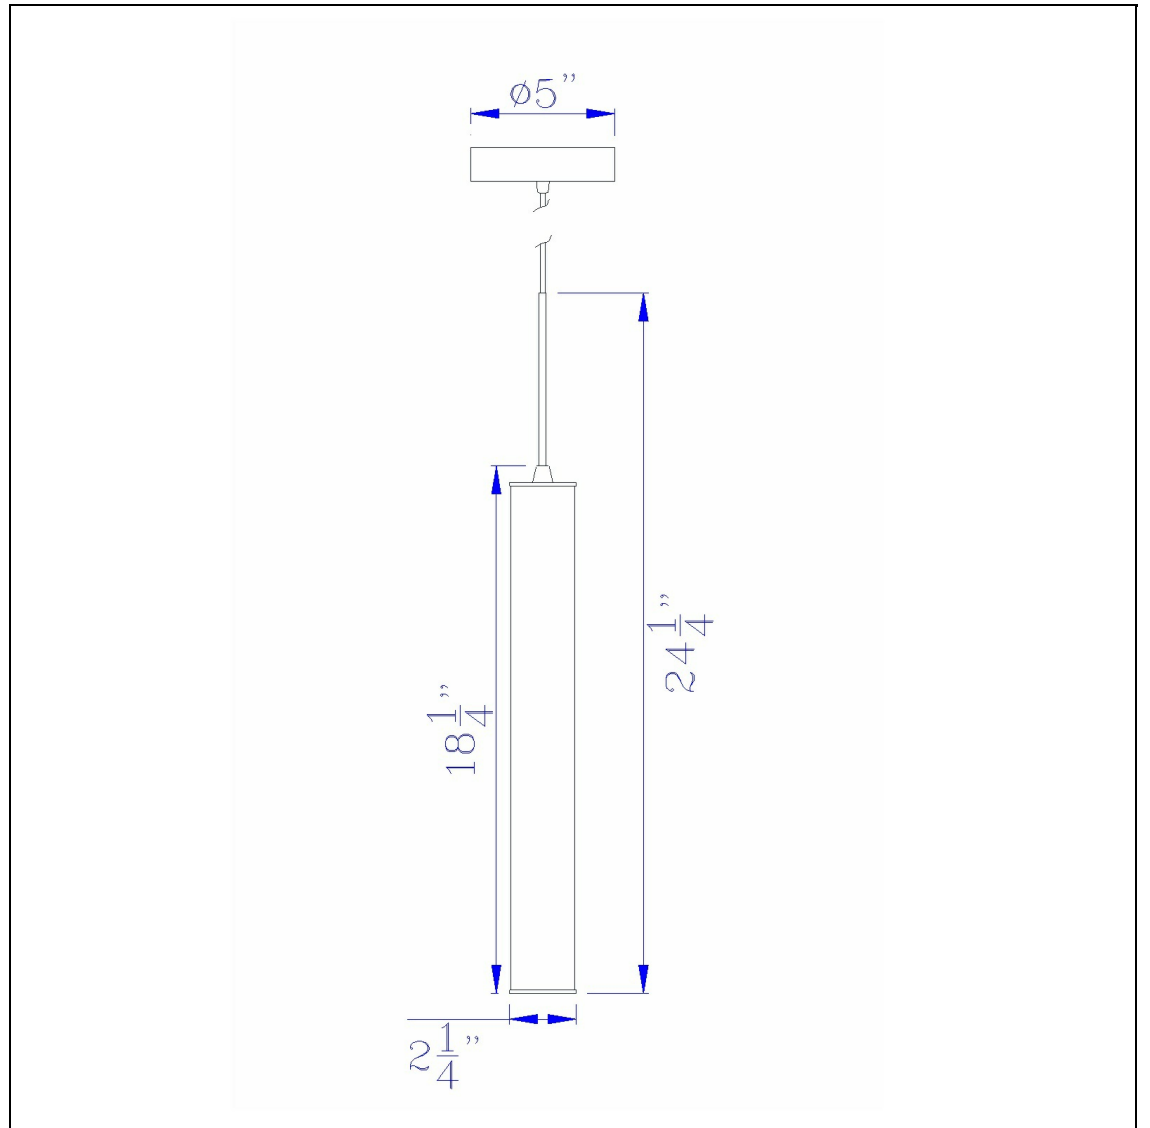

## Product No. **UP-1116**

### Description

Melini intergrated LED 10W, 800 Lumen, 80 CRI Dimmable Metal Pendant Fixture  
Intergrated LED  
Durable Metal Construction  
Cylindrical Design  
72" Cord Length  
Canopy Included  
800 Lumen Output  
Dimmable With The Follwing Lutron Dimmers: DVCL-153P / SCL-153P / AYCL-153P / CTCL-153P / DVCL-253P  
Dimmable With The Follwing Lutron Dimmers: DVCL-153P / SCL-153P / AYCL-153P / CTCL-153P / DVCL-253P  
24.25" Height Metal Mini Pendant in Brushed Steel Finish

### Technical Specifications

<b>UPC</b>	020193067284	<b>Carton 1 Dimensions</b>	23.80 x 16.00 x 21.30
<b>Wattage</b>	10	<b>Carton 2 Dimensions</b>	0.00 x 0.00 x 21.30
<b>CRI</b>	80	<b>Package Dimensions</b>	L: 21.30 W: 16.00 H: 23.80
<b>Lumen</b>	800		
<b>Switch Type</b>	Hardwired		
<b>Bulb Base</b>	Intergrated LED		
<b>Number of Lights</b>	Intergrated LED		
<b>Color</b>	Brushed Steel		
<b>Base Color</b>	Brushed Steel		