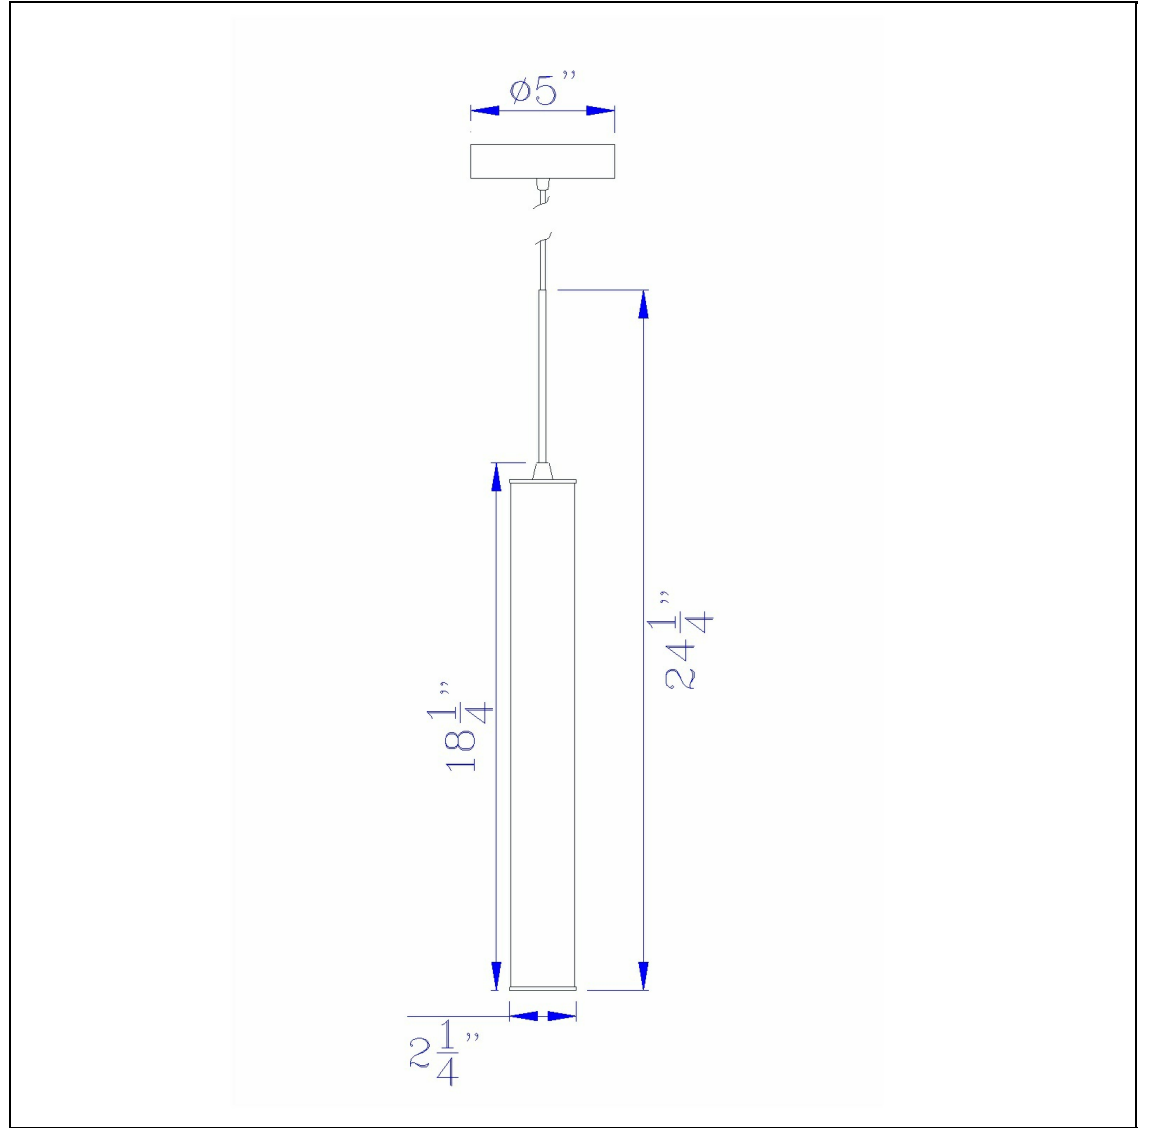

Product No. **UP-1116**

Description

Melini intergrated LED 10W, 800 Lumen, 80 CRI Dimmable Metal Pendant Fixture  
Intergrated LED  
Durable Metal Construction  
Cylindrical Design  
72" Cord Length  
Canopy Included  
800 Lumen Output  
Dimmable With The Follwing Lutron Dimmers: DVCL-153P / SCL-153P / AYCL-153P / CTCL-153P / DVCL-253P  
Dimmable With The Follwing Lutron Dimmers: DVCL-153P / SCL-153P / AYCL-153P / CTCL-153P / DVCL-253P  
24.25" Height Metal Mini Pendant in Brushed Steel Finish

Technical Specifications

<b>UPC</b>	020193067284	<b>Carton 1 Dimensions</b>	23.80 x 16.00 x 21.30
<b>Wattage</b>	10	<b>Carton 2 Dimensions</b>	0.00 x 0.00 x 21.30
<b>CRI</b>	80	<b>Package Dimensions</b>	L: 21.30 W: 16.00 H: 23.80
<b>Lumen</b>	800		
<b>Switch Type</b>	Hardwired		
<b>Bulb Base</b>	Intergrated LED		
<b>Number of Lights</b>	Intergrated LED		
<b>Color</b>	Brushed Steel		
<b>Base Color</b>	Brushed Steel		