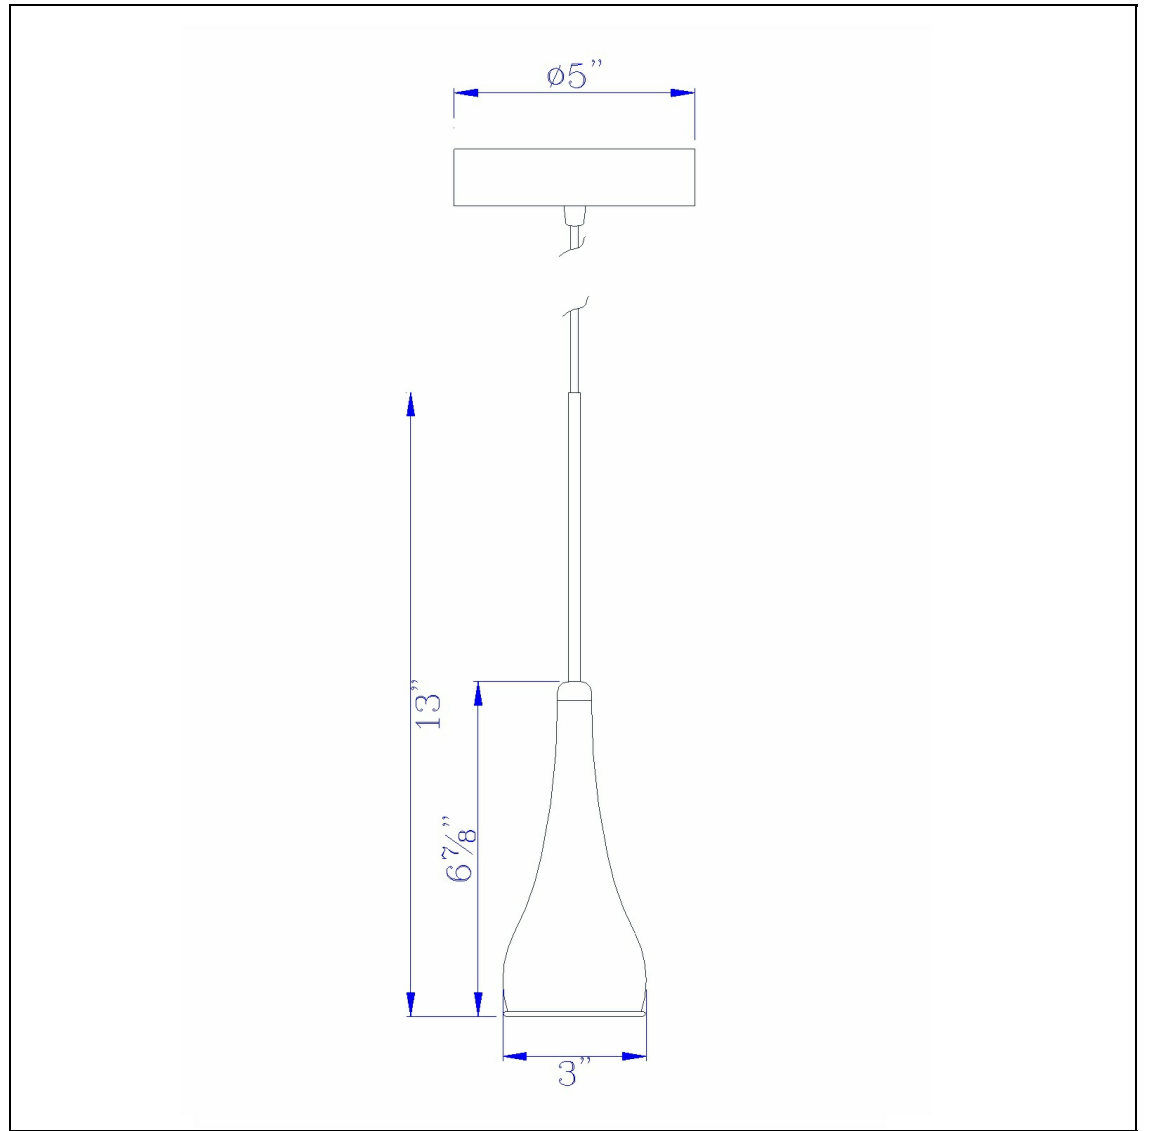

Product No. **UP-1117**

Description

Kornos intergrated LED 10W, 800 Lumen, 80 CRI Dimmable Metal Pendant Fixture  
Intergrated LED  
Durable Metal Construction  
Teardrop Design  
72" Cord Length  
Canopy Included  
800 Lumen Output  
Dimmable With The Follwing Lutron Dimmers: DVCL-153P, SCL-153P, AYCL-153P, CTCL-153P, DVCL-253P, GT-  
Dimmable With The Follwing Lutron Dimmers: DVCL-153P, SCL-153P, AYCL-153P, CTCL-153P, DVCL-253P, GT-  
13" Height Metal Mini Pendant in Brushed Steel Finish

Technical Specifications

<b>UPC</b>	020193067284	<b>Carton 1 Dimensions</b>	12.00 x 21.00 x 27.00
<b>Wattage</b>	10	<b>Carton 2 Dimensions</b>	0.00 x 0.00 x 27.00
<b>CRI</b>	80	<b>Package Dimensions</b>	L: 27.00 W: 21.00 H: 12.00
<b>Lumen</b>	800		
<b>Switch Type</b>	Hardwired		
<b>Bulb Base</b>	Intergrated LED		
<b>Number of Lights</b>	Intergrated LED		
<b>Color</b>	Brushed Steel		
<b>Base Color</b>	Brushed Steel		