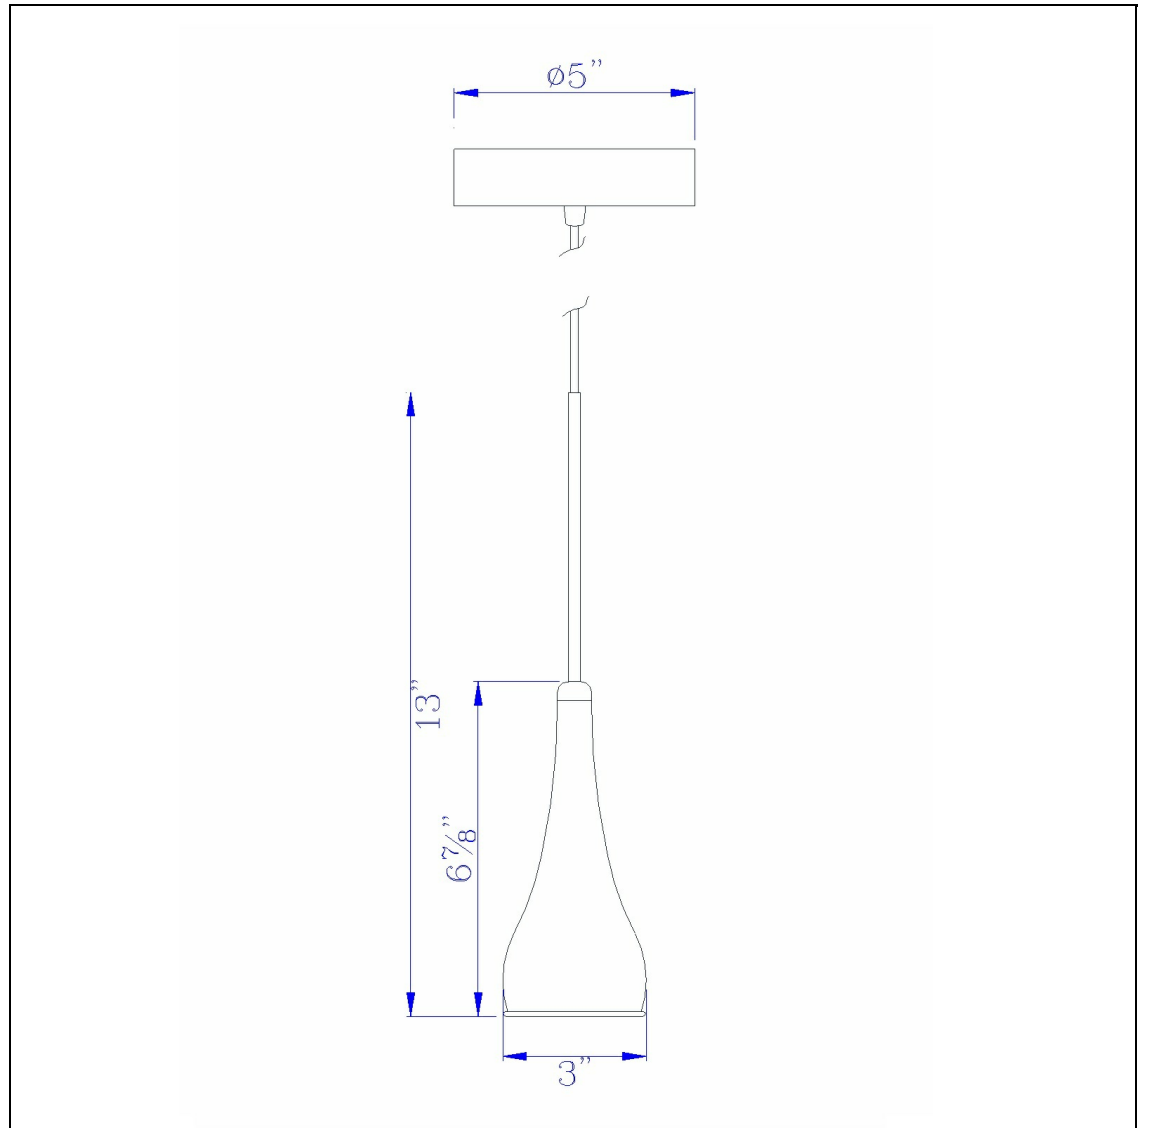

Product No. **UP-1117**

Description

Kornos intergrated LED 10W, 800 Lumen, 80 CRI Dimmable Metal Pendant Fixture  
Intergrated LED  
Durable Metal Construction  
Teardrop Design  
72" Cord Length  
Canopy Included  
800 Lumen Output  
Dimmable With The Follwing Lutron Dimmers: DVCL-153P, SCL-153P, AYCL-153P, CTCL-153P, DVCL-253P, GT-  
Dimmable With The Follwing Lutron Dimmers: DVCL-153P, SCL-153P, AYCL-153P, CTCL-153P, DVCL-253P, GT-  
13" Height Metal Mini Pendant in Brushed Steel Finish

Technical Specifications

<b>UPC</b>	020193067284	<b>Carton 1 Dimensions</b>	12.00 x 21.00 x 27.00
<b>Wattage</b>	10	<b>Carton 2 Dimensions</b>	0.00 x 0.00 x 27.00
<b>CRI</b>	80	<b>Package Dimensions</b>	L: 27.00 W: 21.00 H: 12.00
<b>Lumen</b>	800		
<b>Switch Type</b>	Hardwired		
<b>Bulb Base</b>	Intergrated LED		
<b>Number of Lights</b>	Intergrated LED		
<b>Color</b>	Brushed Steel		
<b>Base Color</b>	Brushed Steel		