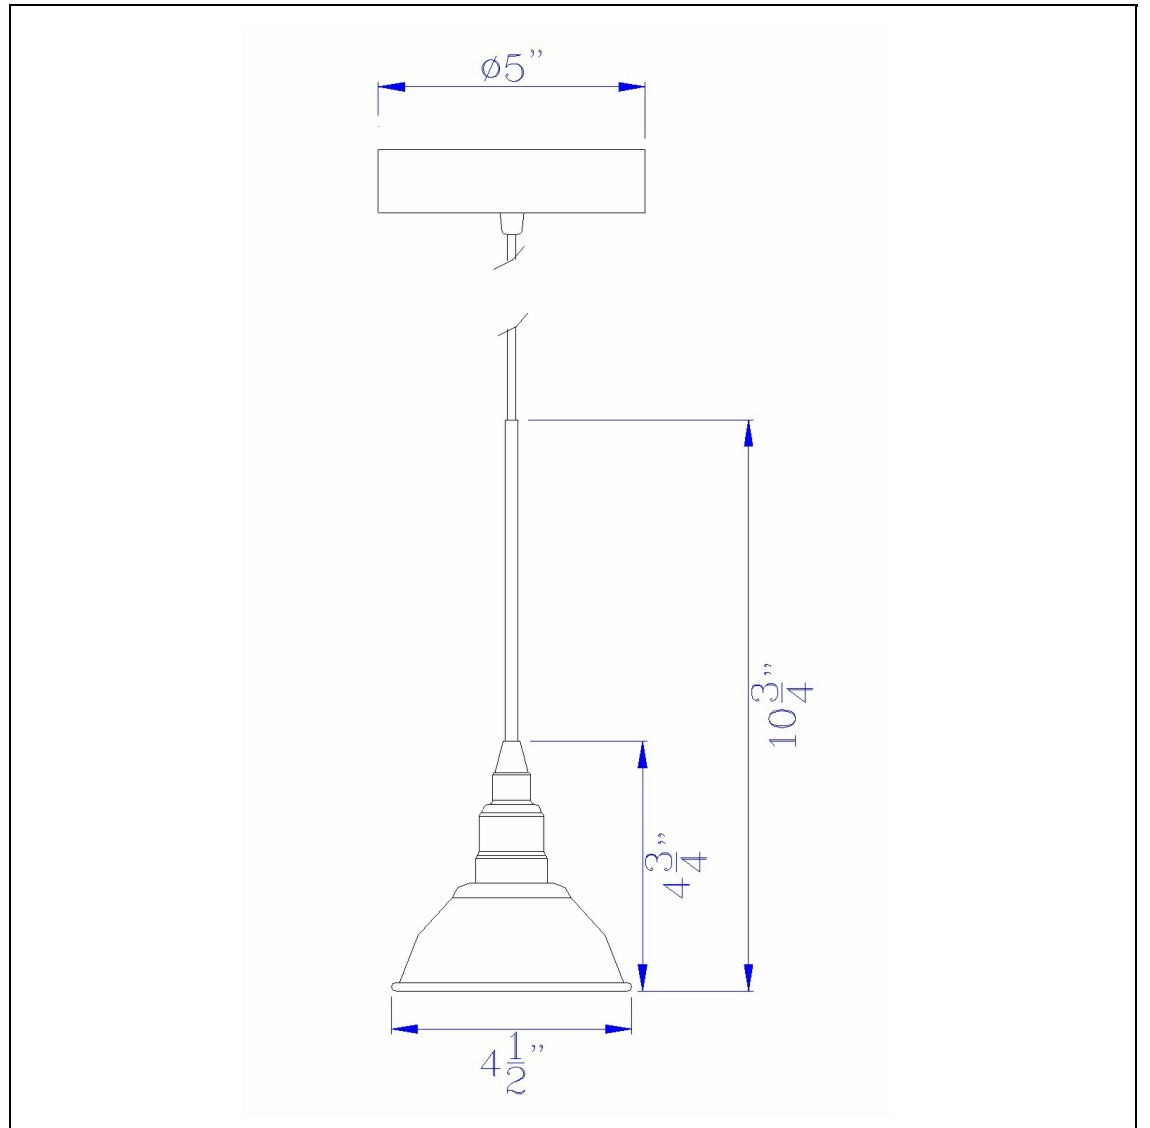

Product No. **UP-1119**

Description

Kampia intergrated LED 10W, 800 Lumen, 80 CRI Dimmable Metal Pendant Fixture
Intergrated LED
Durable Metal Construction
Bell Design
72" Cord Length
Canopy Included
800 Lumen Output
Dimmable With The Follwing Lutron Dimmers: DVCL-153P, SCL-153P, AYCL-153P, CTCL-153P, DVCL-253P, GT-
Dimmable With The Follwing Lutron Dimmers: DVCL-153P, SCL-153P, AYCL-153P, CTCL-153P, DVCL-253P, GT-
10.75" Height Metal Mini Pendant in Dark Bronze Finish

Technical Specifications

UPC	020193067284	Carton 1 Dimensions	10.30 x 21.00 x 27.30
Wattage	10	Carton 2 Dimensions	0.00 x 0.00 x 27.30
CRI	80	Package Dimensions	L: 27.30 W: 21.00 H: 10.30
Lumen	800		
Switch Type	Hardwired		
Bulb Base	Intergrated LED		
Number of Lights	Intergrated LED		
Color	Dark Bronze		
Base Color	Dark Bronze		