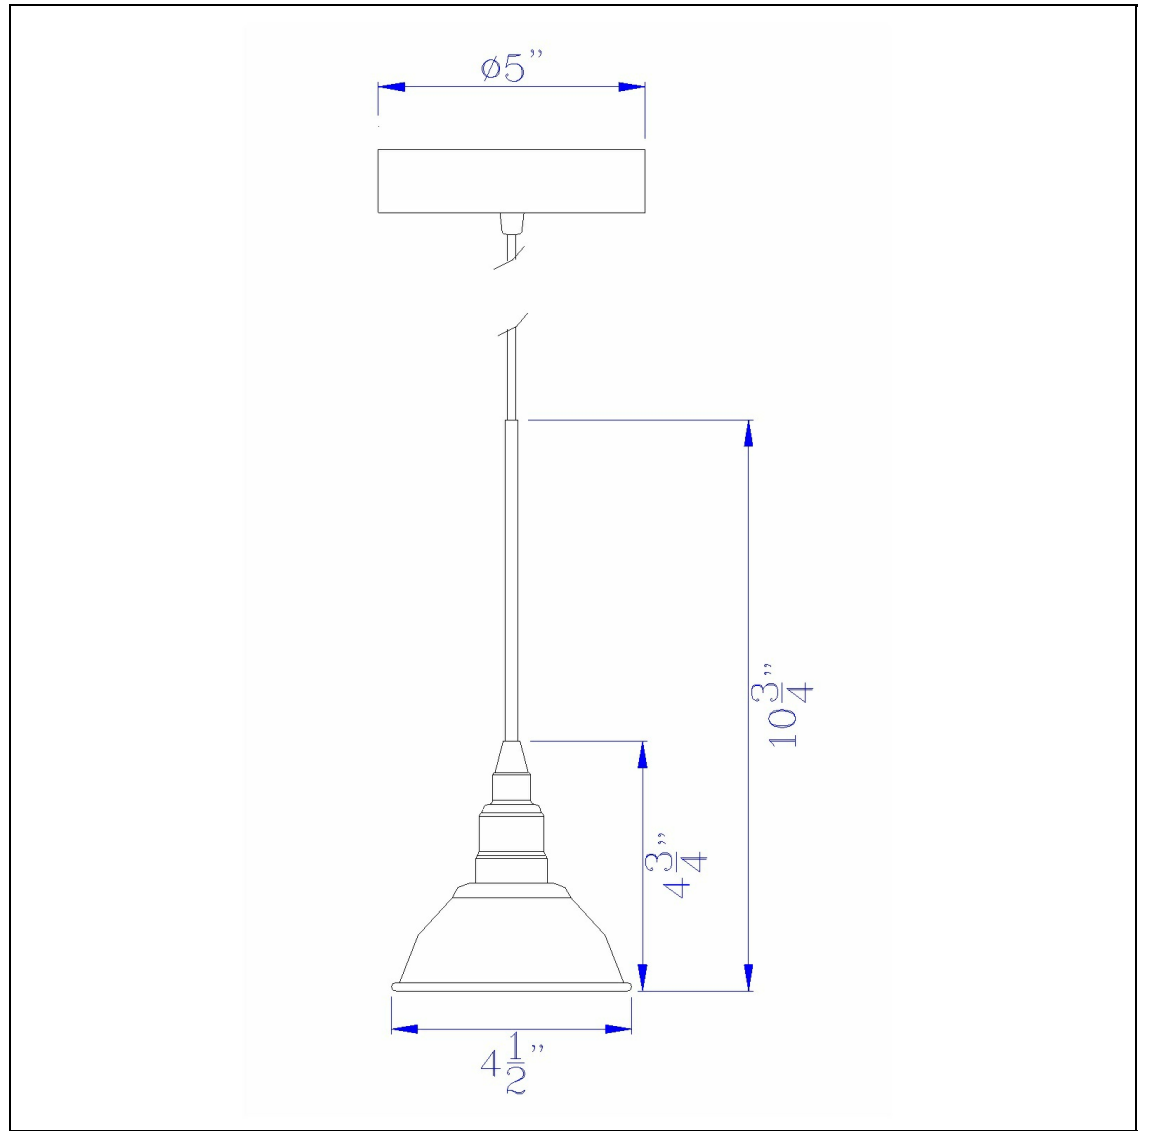

Product No. **UP-1119**

Description

Kampia intergrated LED 10W, 800 Lumen, 80 CRI Dimmable Metal Pendant Fixture
Intergrated LED
Durable Metal Construction
Bell Design
72" Cord Length
Canopy Included
800 Lumen Output
Dimmable With The Follwing Lutron Dimmers: DVCL-153P, SCL-153P, AYCL-153P, CTCL-153P, DVCL-253P, GT-
Dimmable With The Follwing Lutron Dimmers: DVCL-153P, SCL-153P, AYCL-153P, CTCL-153P, DVCL-253P, GT-
10.75" Height Metal Mini Pendant in Dark Bronze Finish

Technical Specifications

UPC	020193067284	Carton 1 Dimensions	10.30 x 21.00 x 27.30
Wattage	10	Carton 2 Dimensions	0.00 x 0.00 x 27.30
CRI	80	Package Dimensions	L: 27.30 W: 21.00 H: 10.30
Lumen	800		
Switch Type	Hardwired		
Bulb Base	Intergrated LED		
Number of Lights	Intergrated LED		
Color	Dark Bronze		
Base Color	Dark Bronze		