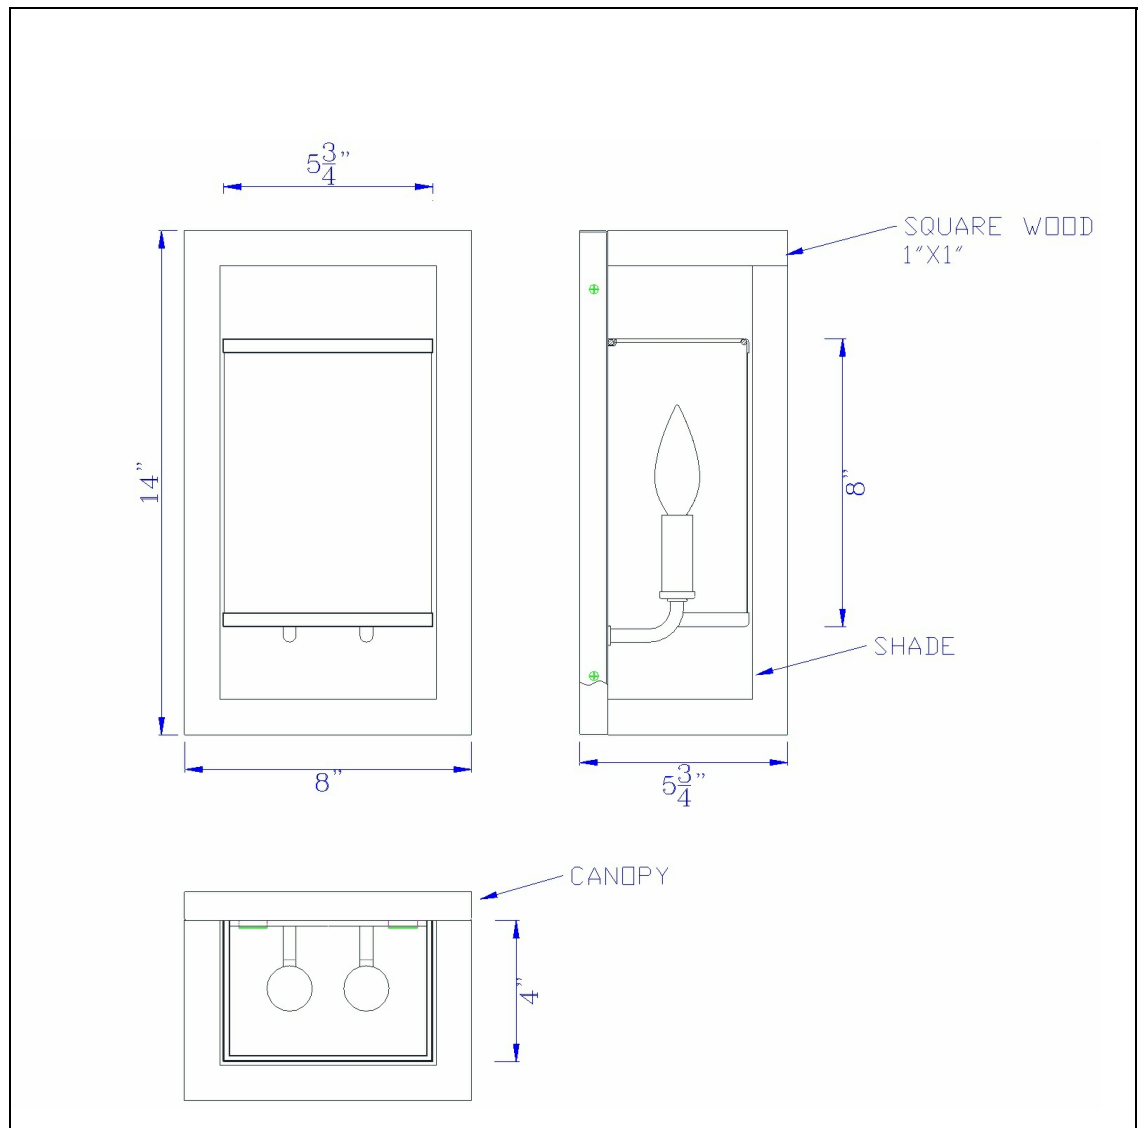

Product No. **WL-3536-2**

Description

40W X 2 Rubber Wood Wall Sconce With Organza Shade (Edison Bulbs Not included)  
Durable Rubberwood Construction  
Metal Back Plate  
Wall Mount Light  
Rectangular Organza Shade  
Ships in One Carton  
Uses Two Candelabra Base Bulbs  
Uses Two Candelabra Base Bulbs  
14" Height Rubber Wood and Metal Wall Sconce in Wooden Finish

Technical Specifications

<b>UPC</b>	020193067284
<b>Wattage</b>	40WX2
<b>CRI</b>	N/A
<b>Lumen</b>	N/A
<b>Switch Type</b>	Hardwired
<b>Bulb Base</b>	E12
<b>Number of Lights</b>	2
<b>Color</b>	Wood
<b>Base Color</b>	Wood

<b>Carton 1 Dimensions</b>	16.50 x 8.30 x 10.30
<b>Carton 2 Dimensions</b>	0.00 x 0.00 x 10.30
<b>Package Dimensions</b>	L: 10.30 W: 8.30 H: 16.50