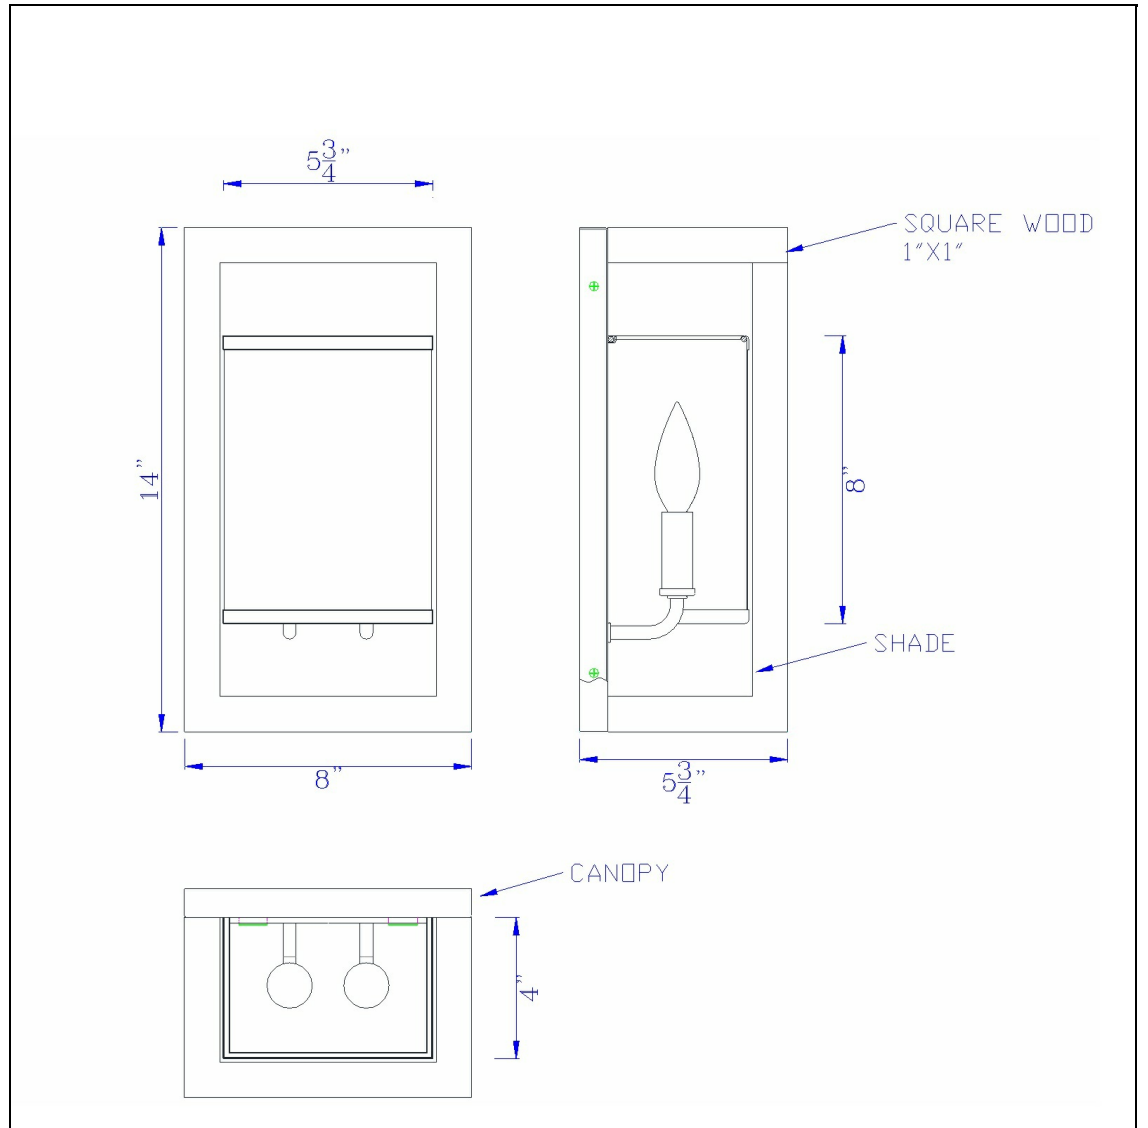

Product No. **WL-3536-2**

Description

40W X 2 Rubber Wood Wall Sconce With Organza Shade (Edison Bulbs Not included)
Durable Rubberwood Construction
Metal Back Plate
Wall Mount Light
Rectangular Organza Shade
Ships in One Carton
Uses Two Candelabra Base Bulbs
Uses Two Candelabra Base Bulbs
14" Height Rubber Wood and Metal Wall Sconce in Wooden Finish

Technical Specifications

UPC	020193067284
Wattage	40WX2
CRI	N/A
Lumen	N/A
Switch Type	Hardwired
Bulb Base	E12
Number of Lights	2
Color	Wood
Base Color	Wood

Carton 1 Dimensions	16.50 x 8.30 x 10.30
Carton 2 Dimensions	0.00 x 0.00 x 10.30
Package Dimensions	L: 10.30 W: 8.30 H: 16.50