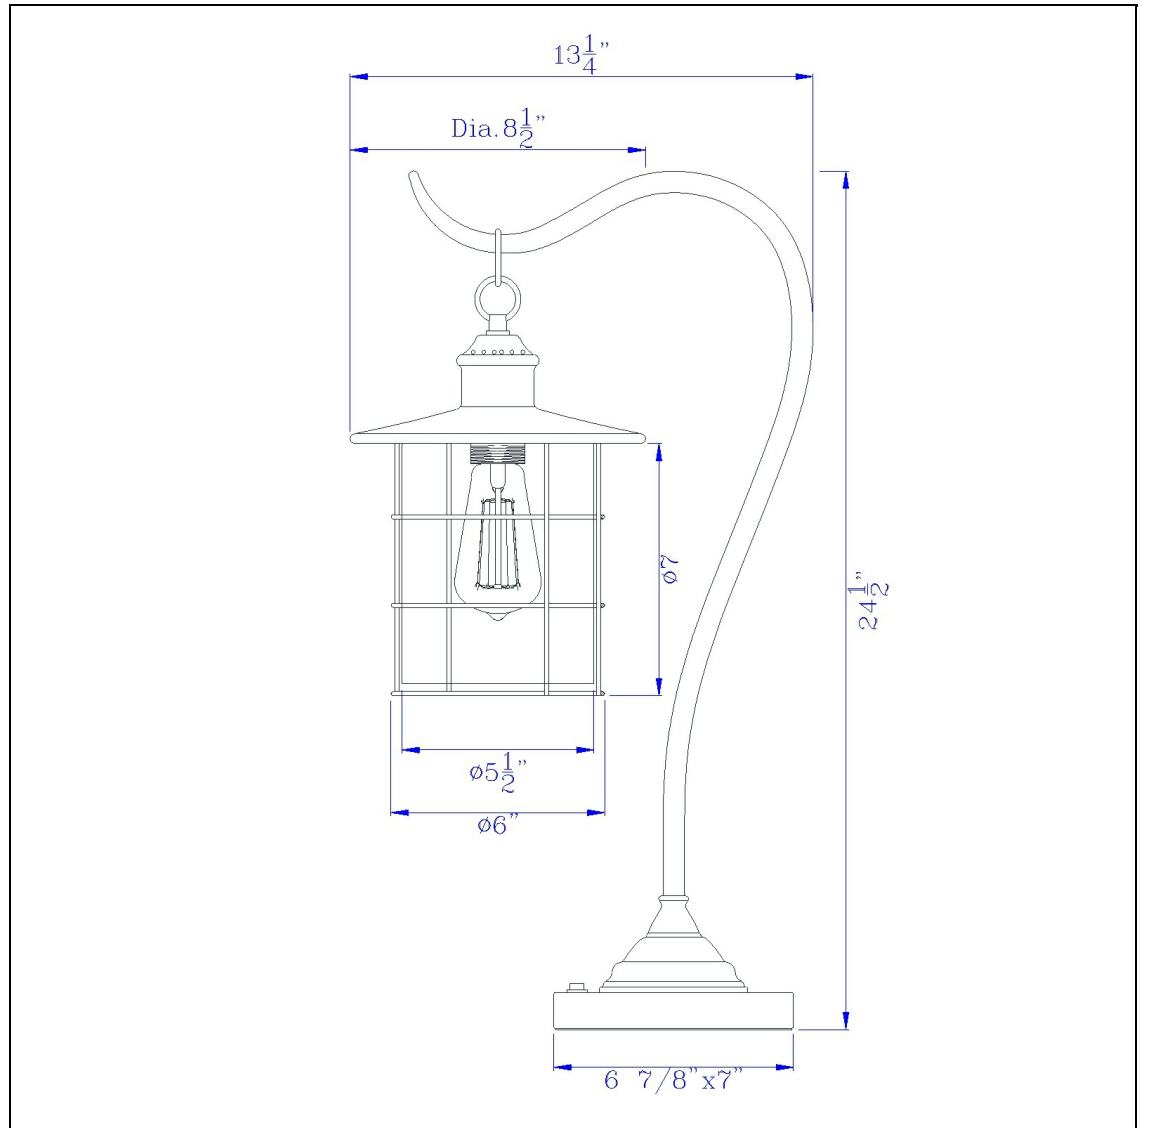

Product No. **BO-2668DK-DB**

Description

60W Silverton Desk Lamp (Edison Bulb included)
Durable metal construction
Clear glass hanging shade
On/off switch on base
Ships in one carton
6 foot cord plug
EDISON BULB: LB-7147-60W
59.5" Height Metal Table Lamp in Dark Bronze

Technical Specifications

UPC	020193067284	Shade Top1	6.00
Wattage	60W	Shade Bottom1	6.00
CRI	N/A	Shade Side	7.00
Lumen	N/A	Carton 1 Dimensions	26.80 x 8.50 x 13.50
Switch Type	On/Off	Carton 2 Dimensions	0.00 x 0.00 x 13.50
Bulb Base	E26	Package Dimensions	L: 13.50 W: 8.50 H: 26.80
Number of Lights	1		
Color	Dark Bronze		
Base Color	Dark Bronze		