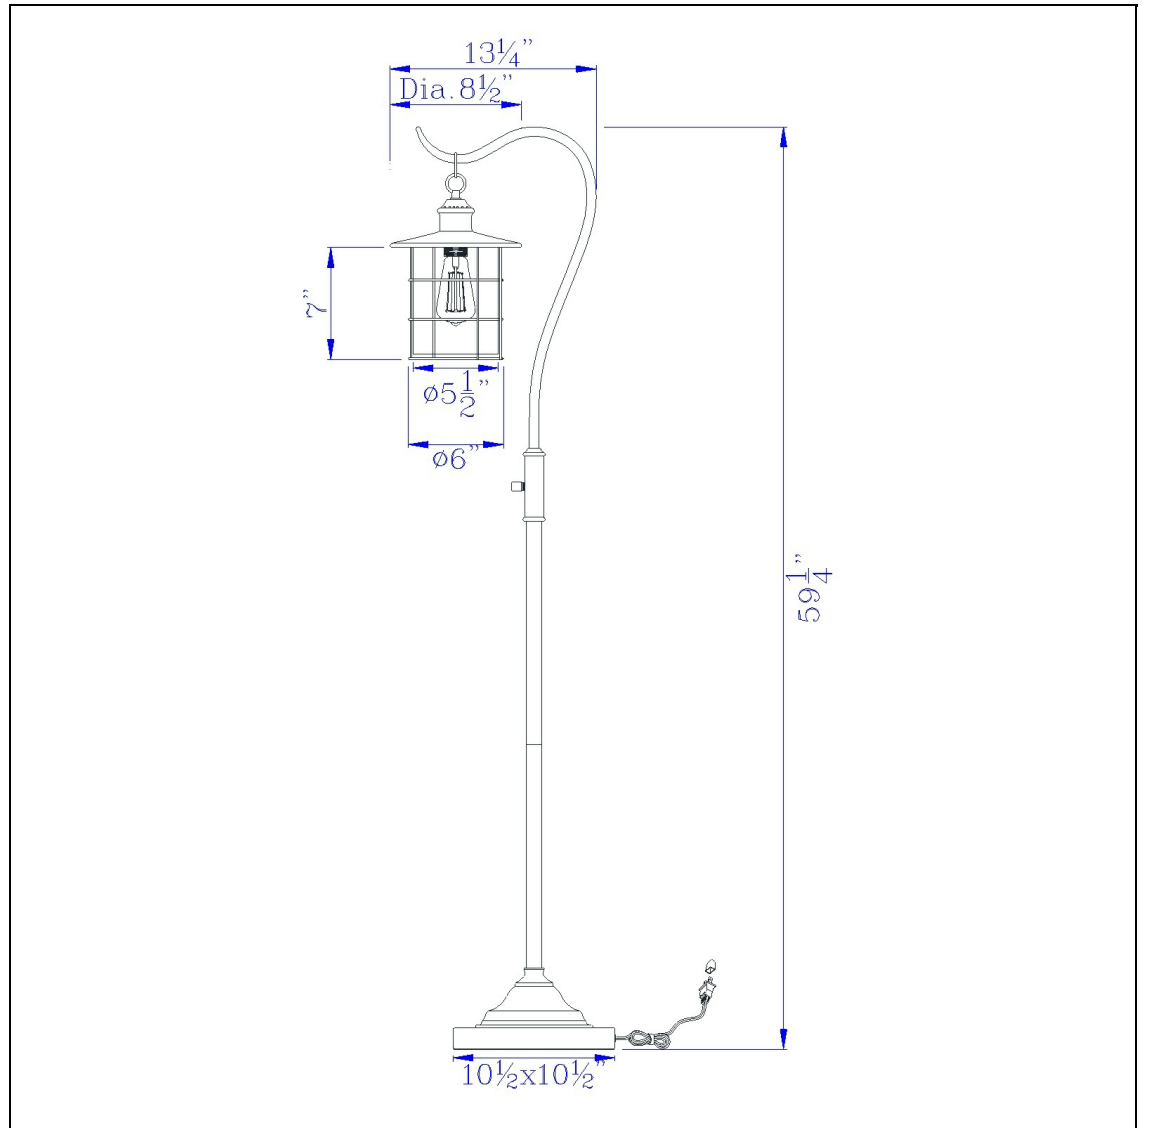

Product No. **BO-2668FL-DB**

Description

60W Silverton Floor Lamp (Edison Bulb included)  
Durable metal construction  
Clear glass hanging shade  
On/ off switch on base pol  
Ships in one carton  
6 foot cord plug  
6 foot cord plug  
25" Height Metal Table Lamp in Dark Bronze

Technical Specifications

<b>UPC</b>	020193067284	<b>Shade Top1</b>	6.00
<b>Wattage</b>	60W	<b>Shade Bottom1</b>	6.00
<b>CRI</b>	N/A	<b>Shade Side</b>	7.00
<b>Lumen</b>	N/A	<b>Carton 1 Dimensions</b>	28.00 x 7.80 x 13.50
<b>Switch Type</b>	On/Off	<b>Carton 2 Dimensions</b>	0.00 x 0.00 x 13.50
<b>Bulb Base</b>	E26	<b>Package Dimensions</b>	L: 13.50 W: 7.80 H: 28.00
<b>Number of Lights</b>	1		
<b>Color</b>	Dark Bronze		
<b>Base Color</b>	Dark Bronze		