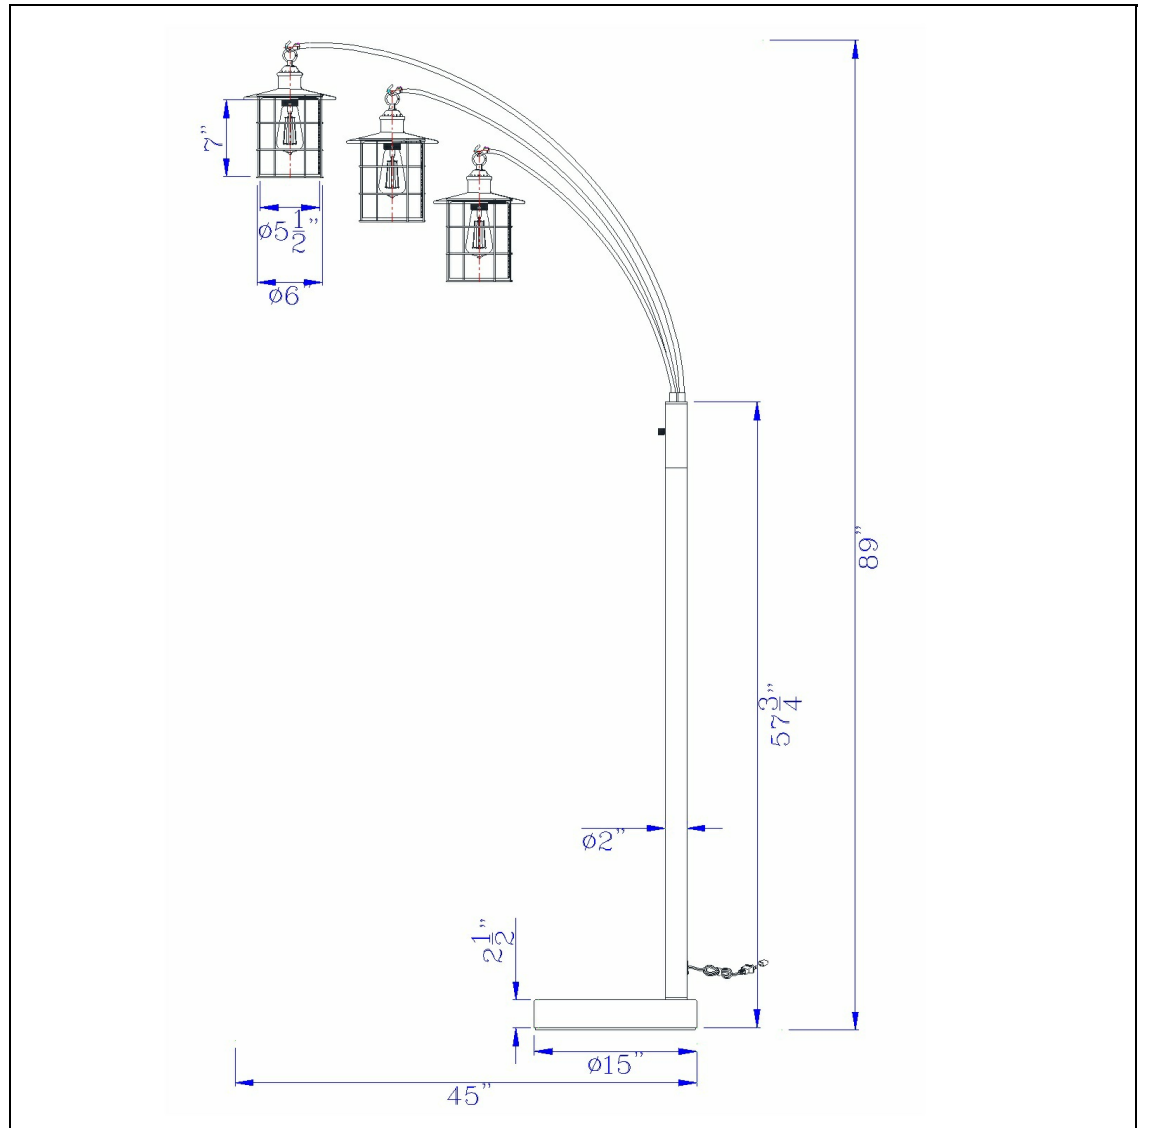

Product No. **BO-2668-3L-DB**

Description

Silverton Arc Floor Lamp With Glass Shades  
(Edison Bulbs included)  
Durable Metal Construction  
Little to No Assembly Required  
Edison Bulb Included  
Clear glass shade insert included  
Clear glass shade insert included  
89" Height Metal Floor Lamp in Dark Bronze  
Finish

Technical Specifications

<b>UPC</b>	020193067284	<b>Shade Top1</b>	6.00
<b>Wattage</b>	60WX3	<b>Shade Bottom1</b>	6.00
<b>CRI</b>	N/A	<b>Shade Side</b>	7.00
<b>Lumen</b>	N/A	<b>Carton 2 Dimensions</b>	5.00 x 17.50 x 0.00
<b>Switch Type</b>	3 Way Rotary	<b>Carton 3 Dimensions</b>	0.00 x 0.00 x 47.50
<b>Bulb Base</b>	E26		
<b>Number of Lights</b>	3		
<b>Color</b>	Dark Bronze		
<b>Base Color</b>	Dark Bronze		