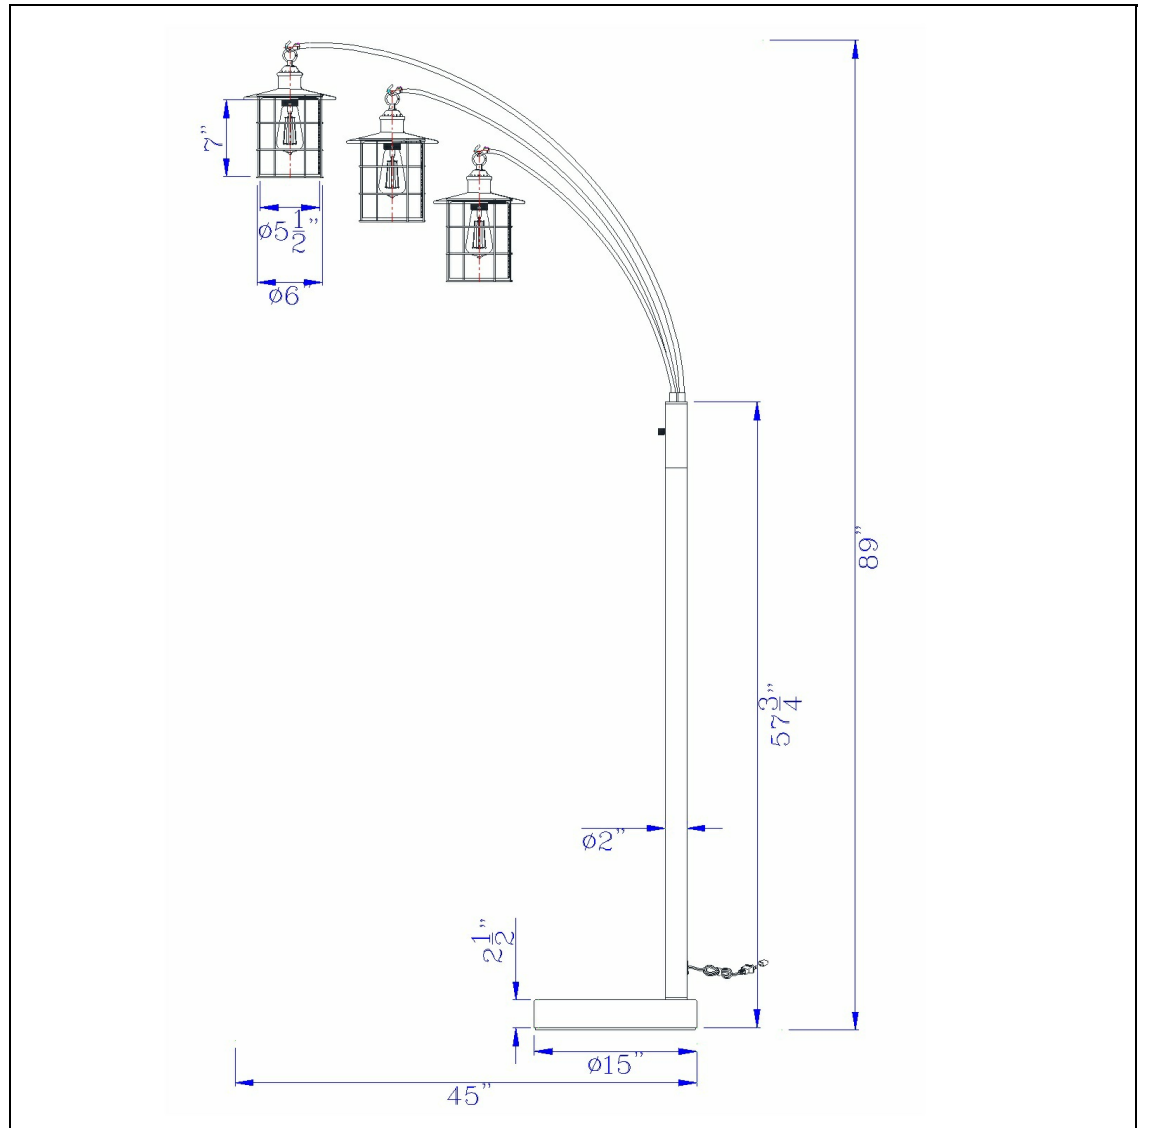

Product No. **BO-2668-3L-DB**

Description

Silverton Arc Floor Lamp With Glass Shades
(Edison Bulbs included)
Durable Metal Construction
Little to No Assembly Required
Edison Bulb Included
Clear glass shade insert included
Clear glass shade insert included
89" Height Metal Floor Lamp in Dark Bronze
Finish

Technical Specifications

UPC	020193067284	Shade Top1	6.00
Wattage	60WX3	Shade Bottom1	6.00
CRI	N/A	Shade Side	7.00
Lumen	N/A	Carton 2 Dimensions	5.00 x 17.50 x 0.00
Switch Type	3 Way Rotary	Carton 3 Dimensions	0.00 x 0.00 x 47.50
Bulb Base	E26		
Number of Lights	3		
Color	Dark Bronze		
Base Color	Dark Bronze		