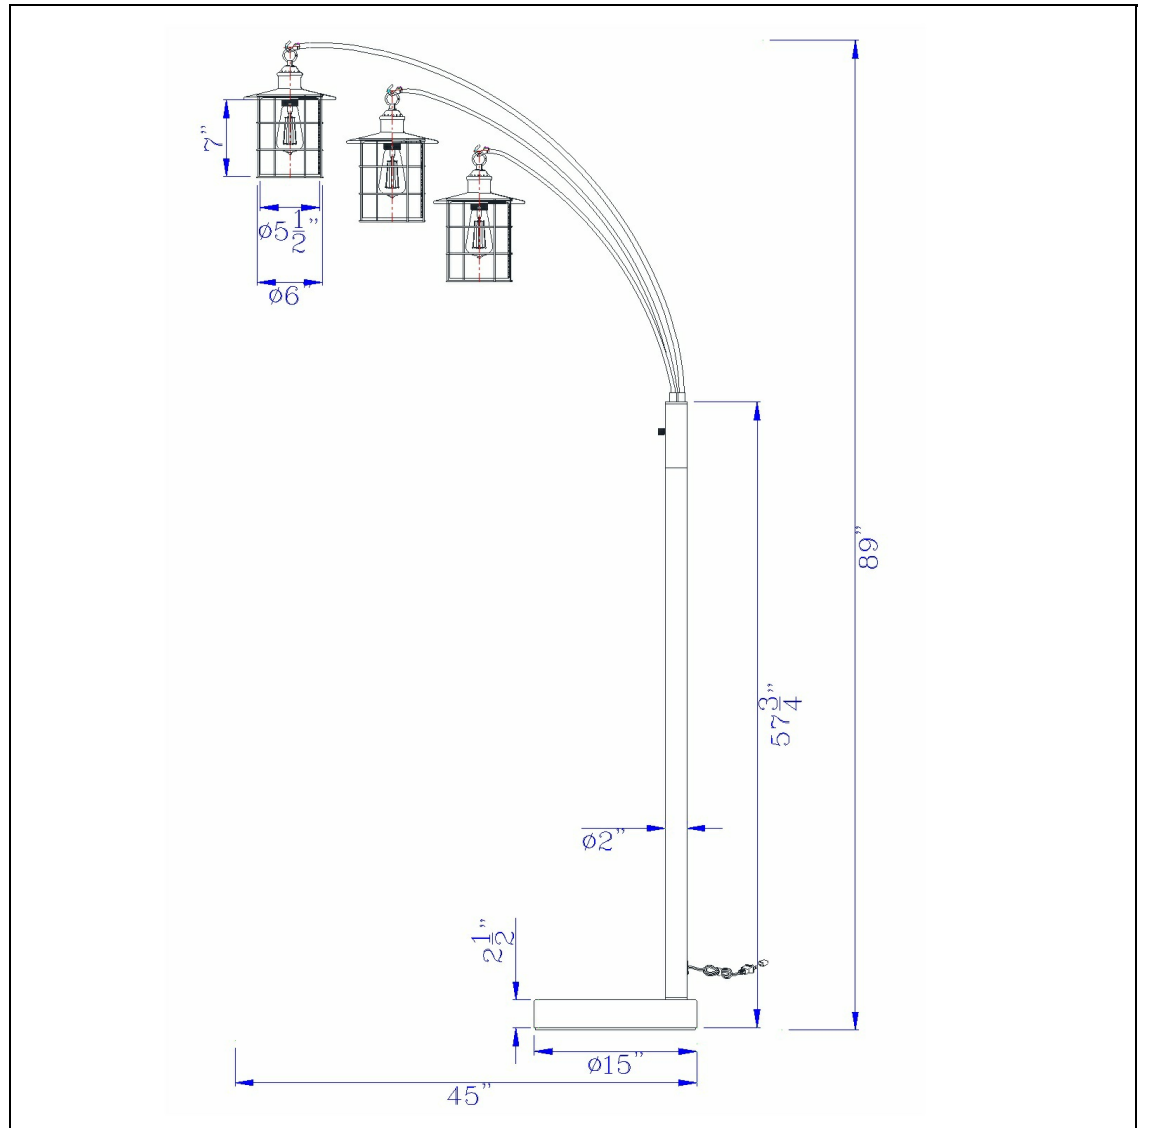

Product No. **BO-2668-3L-RU**

Description

Silverton Arc Floor Lamp With Glass Shades
(Edison Bulbs included)
Durable Metal Construction
Little to No Assembly Required
Edison Bulb Included
Clear glass shade insert included
Clear glass shade insert included
89" Height Metal Floor Lamp in Dark Bronze
Finish

Technical Specifications

UPC	020193067284	Shade Top1	6.00
Wattage	60WX3	Shade Bottom1	6.00
CRI	N/A	Shade Side	7.00
Lumen	N/A	Carton 2 Dimensions	5.00 x 17.50 x 0.00
Switch Type	3 Way Rotary	Carton 3 Dimensions	0.00 x 0.00 x 47.50
Bulb Base	E26		
Number of Lights	3		
Color	Rust		
Base Color	Rust		