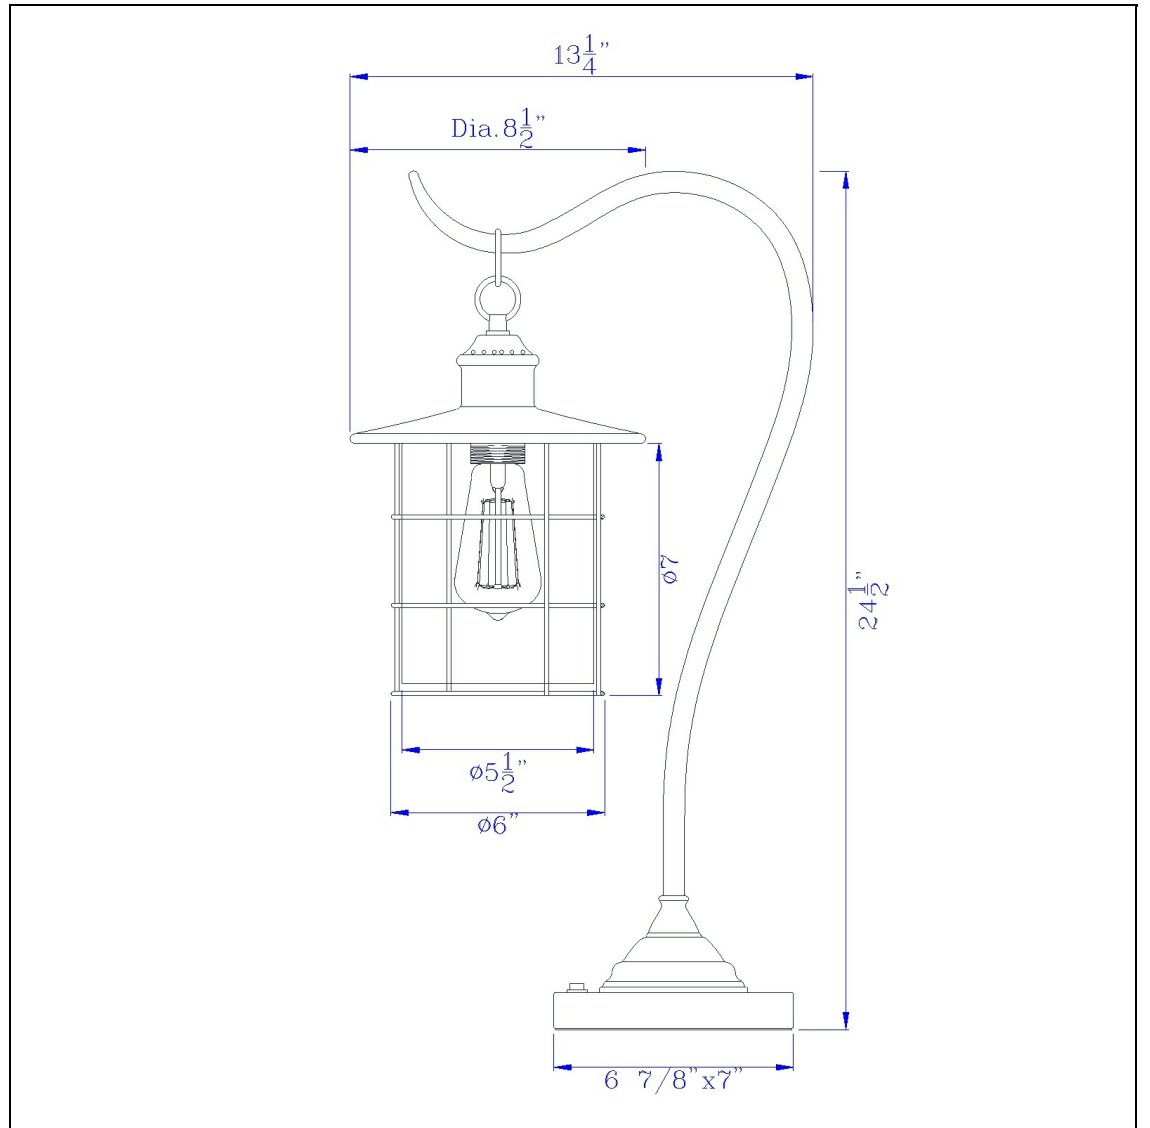

Product No. **BO-2668DK-BAB**

Description

Silverton Desk Lamp With Glass Shade
(Edison Bulb included)
Durable Metal Construction
Little to No Assembly Required
Edison Bulb Included
Clear glass shade insert included
Clear glass shade insert included
25" Height Metal Desk Lamp in rubbed
antique brass finish

Technical Specifications

UPC	020193067284	Shade Top1	6.00
Wattage	60W	Shade Bottom1	6.00
CRI	N/A	Shade Side	7.00
Lumen	N/A	Carton 1 Dimensions	26.80 x 8.50 x 13.50
Switch Type	On Off Rocker	Carton 2 Dimensions	0.00 x 0.00 x 13.50
Bulb Base	E26	Package Dimensions	L: 13.50 W: 8.50 H: 26.80
Number of Lights	1		
Color	Rubbed Antiqued Brass		
Base Color	Brushed Antique Brass		