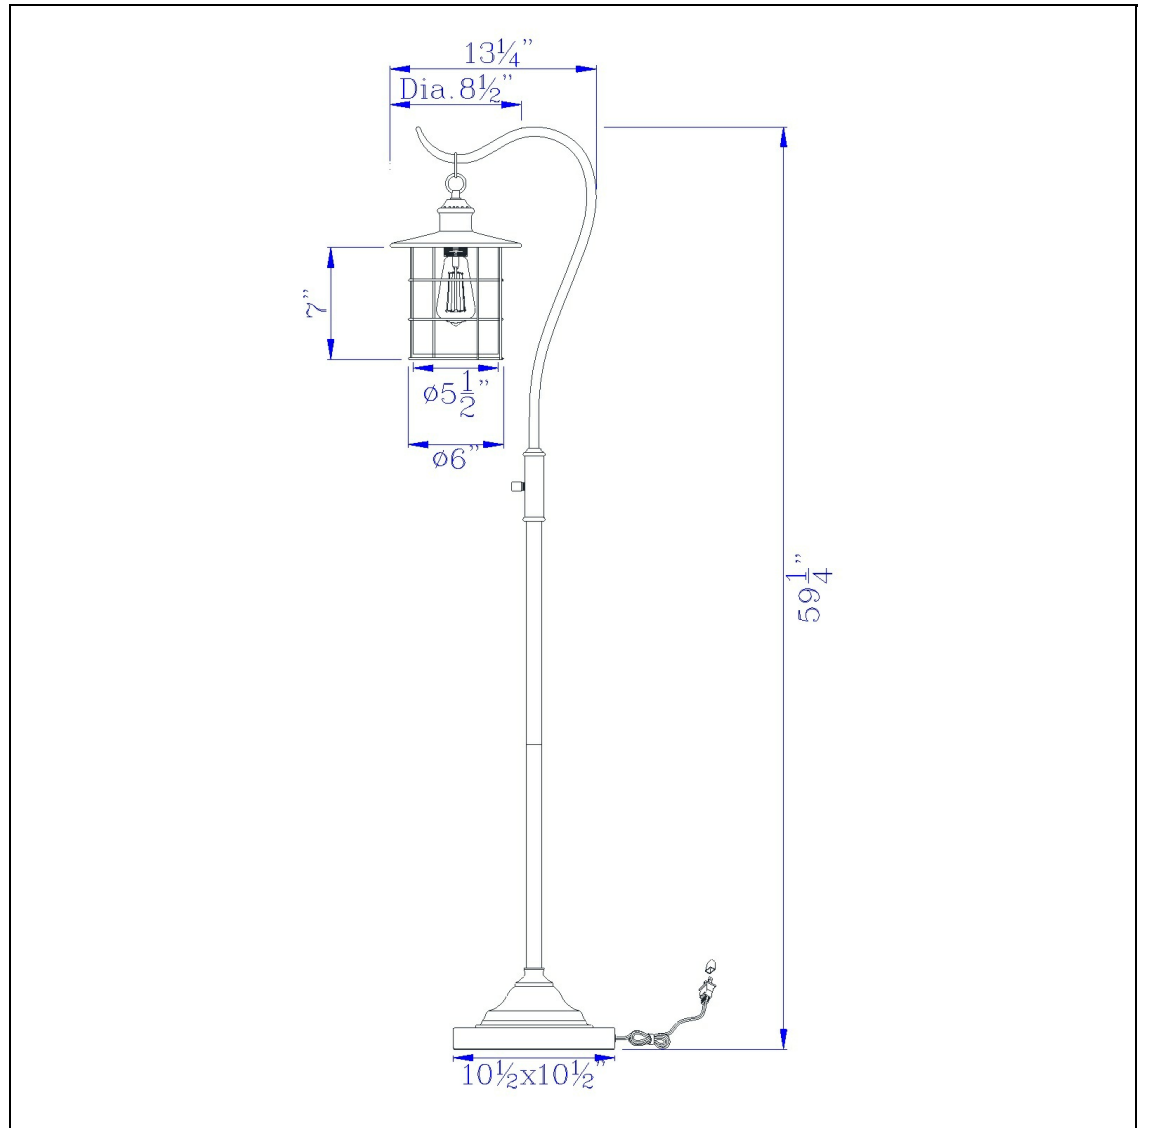

Product No. **BO-2668FL-RU**

Description

Silverton floor lamp With Glass Shade
(Edison Bulb included)
Durable Metal Construction
Little to No Assembly Required
Edison Bulb Included
Clear glass shade insert included
Clear glass shade insert included
59.5" Height Metal Floor Lamp in Rust Finish

Technical Specifications

UPC	020193067284	Shade Top1	6.00
Wattage	60W	Shade Bottom1	6.00
CRI	N/A	Shade Side	7.00
Lumen	N/A	Carton 1 Dimensions	28.00 x 7.80 x 13.50
Switch Type	On Off Rotary	Carton 2 Dimensions	0.00 x 0.00 x 13.50
Bulb Base	E26	Package Dimensions	L: 13.50 W: 7.80 H: 28.00
Number of Lights	1		
Color	Rust		
Base Color	Rust		