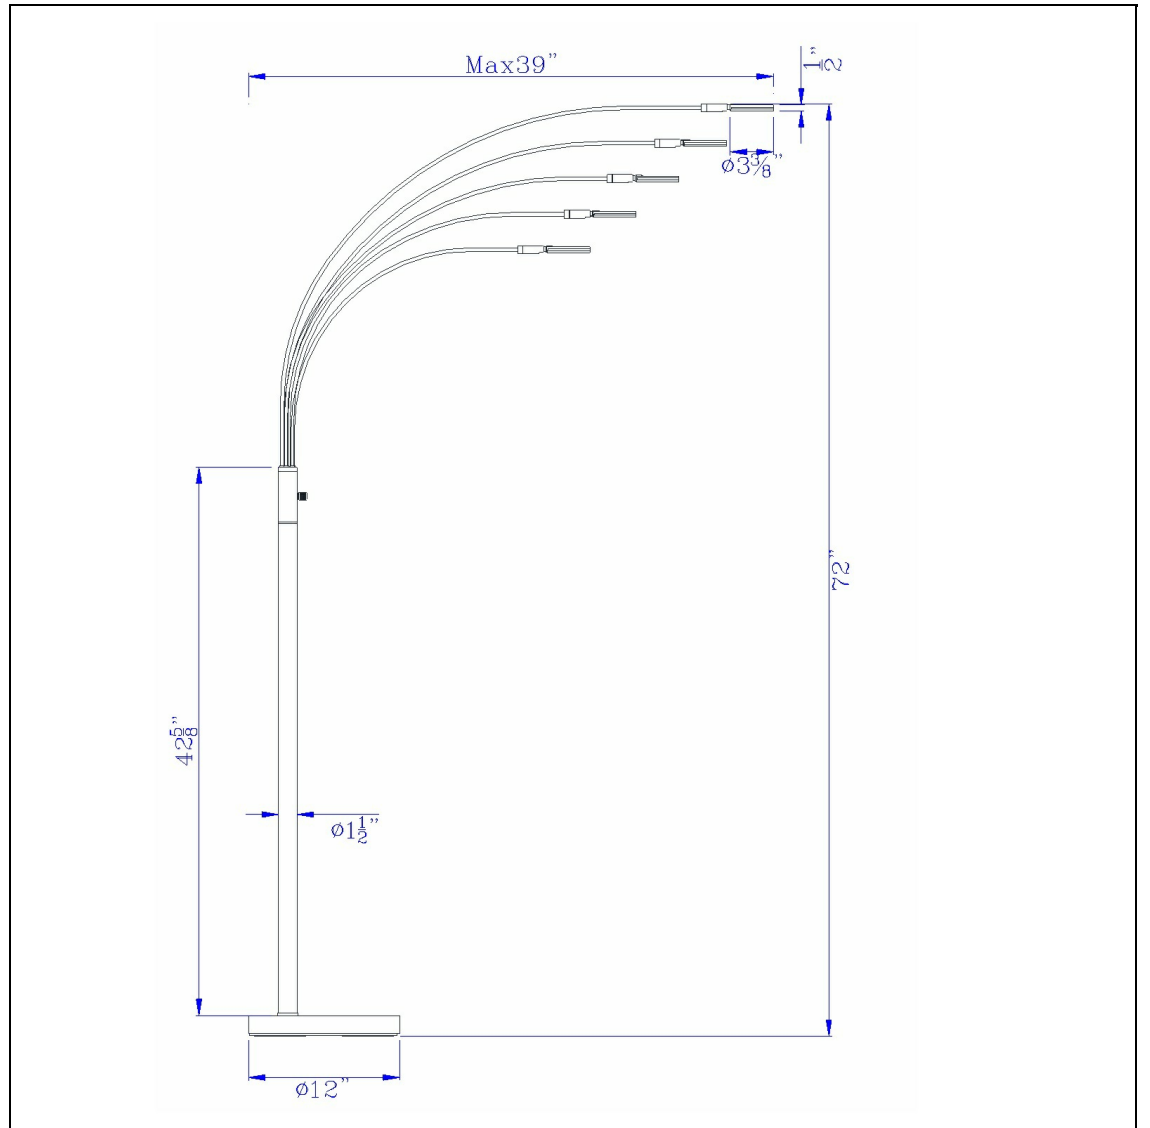

Product No. **BO-2873FL-5L-BS**

Description

Cremona integrated LED Metal Arc Floor Lamp
Durable Metal Construction
Integrated Led Light
Diffused Light Look
3000K Light Temperature
Three Way Light
Three Way Light
79" Height Metal Floor Lamp in Brushed Steel Finish

Technical Specifications

UPC	020193067284	Shade Top1	3.38
Wattage	4WX5	Shade Bottom1	3.38
CRI	85	Shade Side	0.50
Lumen	240 x 5	Carton 1 Dimensions	18.80 x 4.00 x 54.30
Switch Type	3 Way Rotary	Carton 2 Dimensions	0.00 x 0.00 x 54.30
Bulb Base	Integrated LED	Package Dimensions	L: 54.30 W: 4.00 H: 18.80
Number of Lights	5		
Color	Brushed Steel		
Base Color	Brushed Steel		