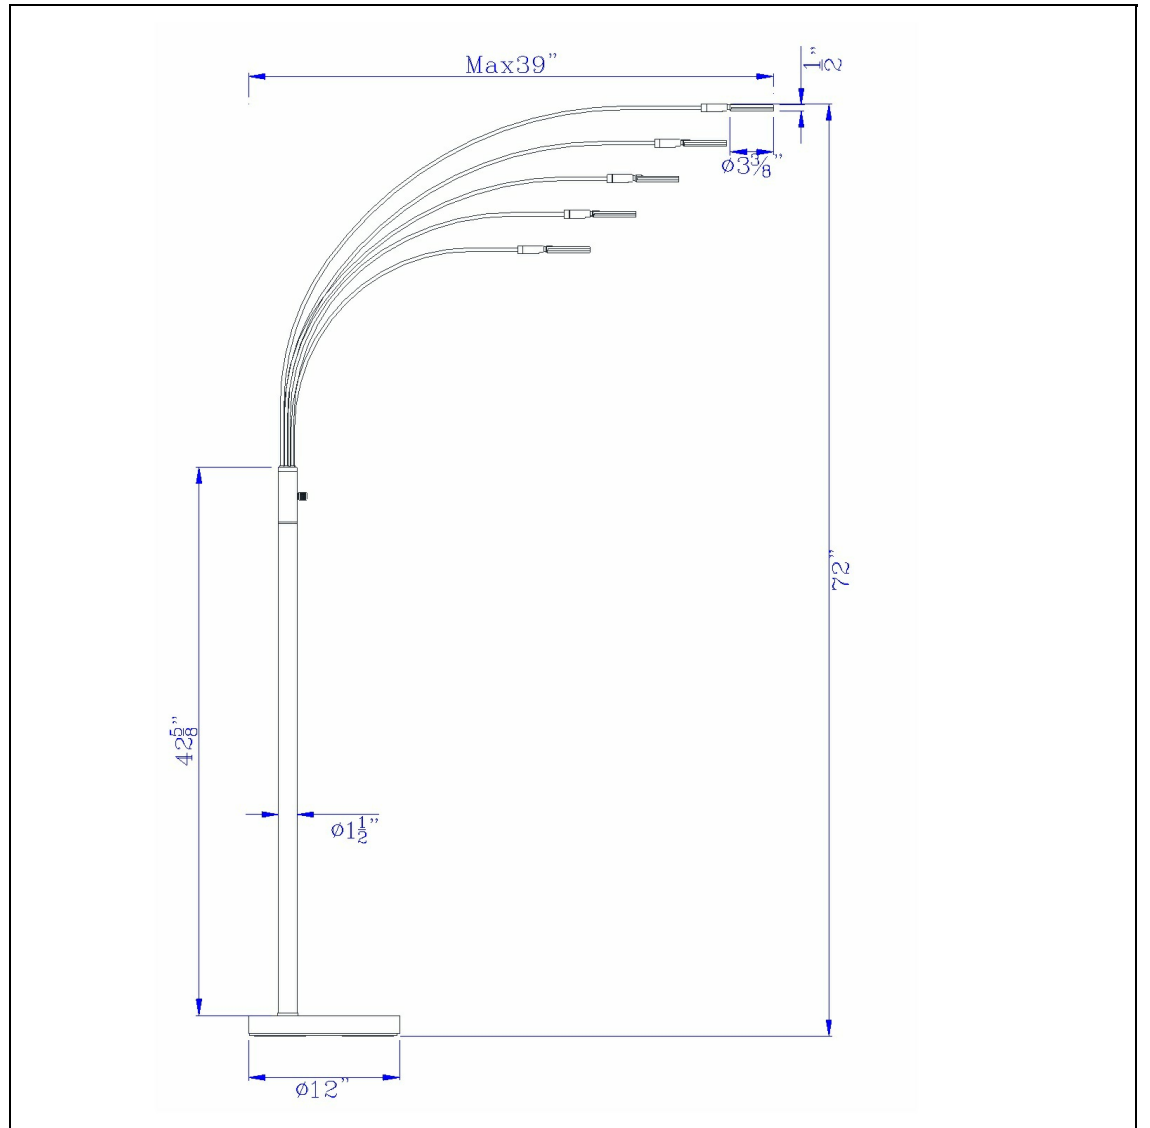

Product No. **BO-2873FL-5L-DB**

Description

Cremona integrated LED Metal Arc Floor Lamp
Durable Metal Construction
Integrated Led Light
Diffused Light Look
3000K Light Temperature
Three Way Light
Three Way Light
79" Height Metal Floor Lamp in Dark Bronze Finish

Technical Specifications

UPC	020193067284	Shade Top1	3.38
Wattage	4WX5	Shade Bottom1	3.38
CRI	85	Shade Side	0.50
Lumen	240 x 5	Carton 1 Dimensions	18.80 x 4.00 x 54.30
Switch Type	3 Way Rotary	Carton 2 Dimensions	0.00 x 0.00 x 54.30
Bulb Base	intergrated LED	Package Dimensions	L: 54.30 W: 4.00 H: 18.80
Number of Lights	5		
Color	Dark Bronze		
Base Color	Dark Bronze		