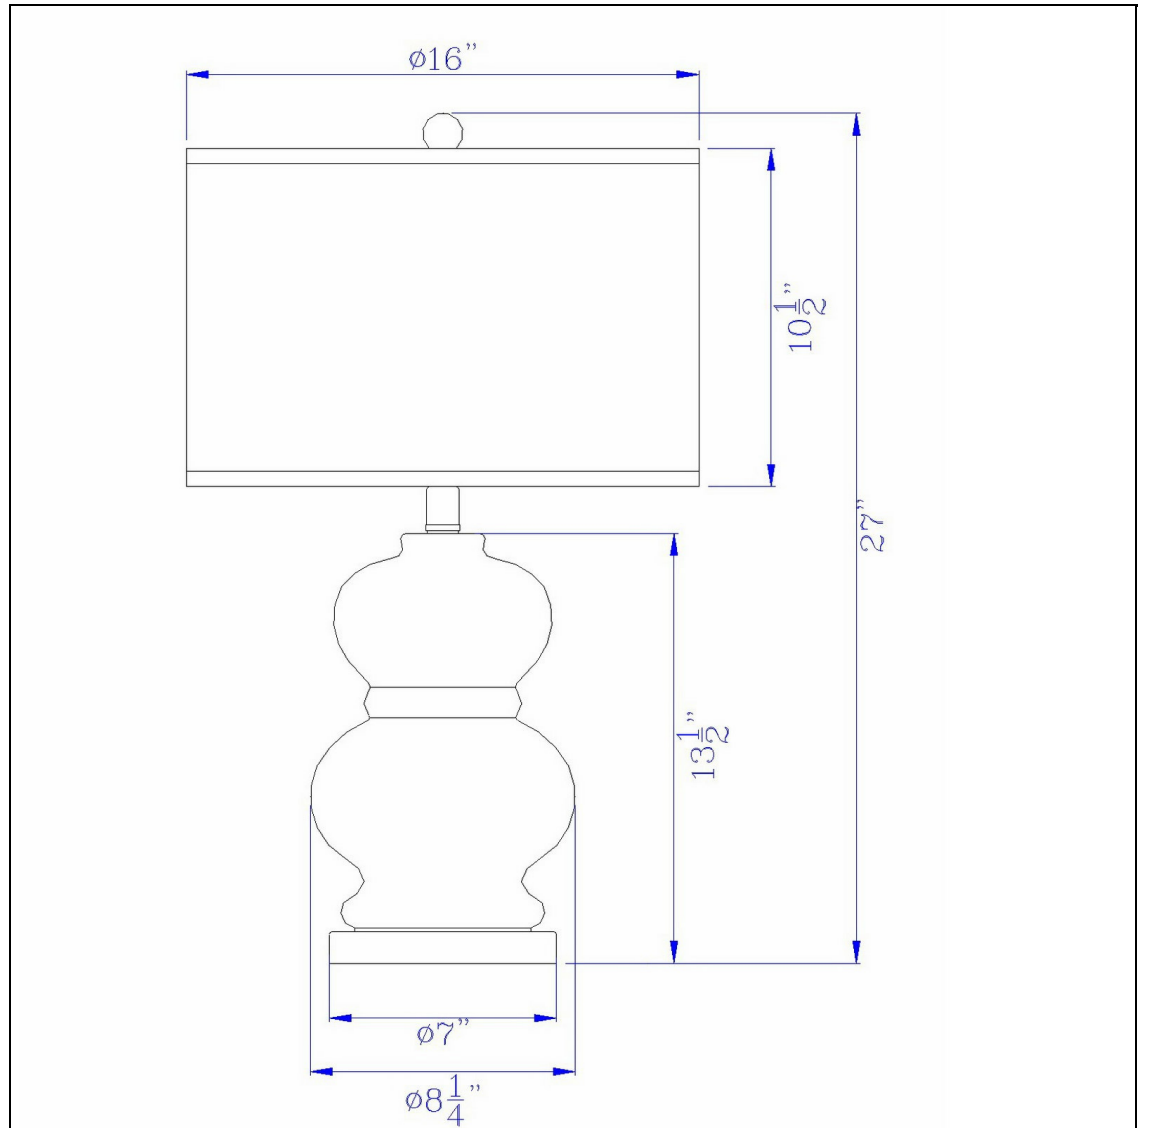

Product No. **BO-2884TB-2-WHT**

Description

Bergamo Ceramic Table Lamp With
Hardback White Fabric Shade (Sold And
Priced As Pairs)
Durable Ceramic Construction
Ships in One Carton
Sold As Pair
Hardback Fabric Shade Included
Glazed Creamy White Finish
Glazed Creamy White Finish
27" Height Ceramic Table in Ivory White
Finish

Technical Specifications

UPC	020193067284	Shade Top1	16.00
Wattage	150W per lamp	Shade Bottom1	16.00
CRI	N/A	Shade Side	10.50
Lumen	N/A	Carton 1 Dimensions	17.00 x 16.30 x 33.00
Switch Type	3 Way Rotary	Carton 2 Dimensions	0.00 x 0.00 x 33.00
Bulb Base	E26	Package Dimensions	L: 33.00 W: 16.30 H: 17.00
Number of Lights	2		
Color	Ivory White		
Base Color	Brushed Steel		