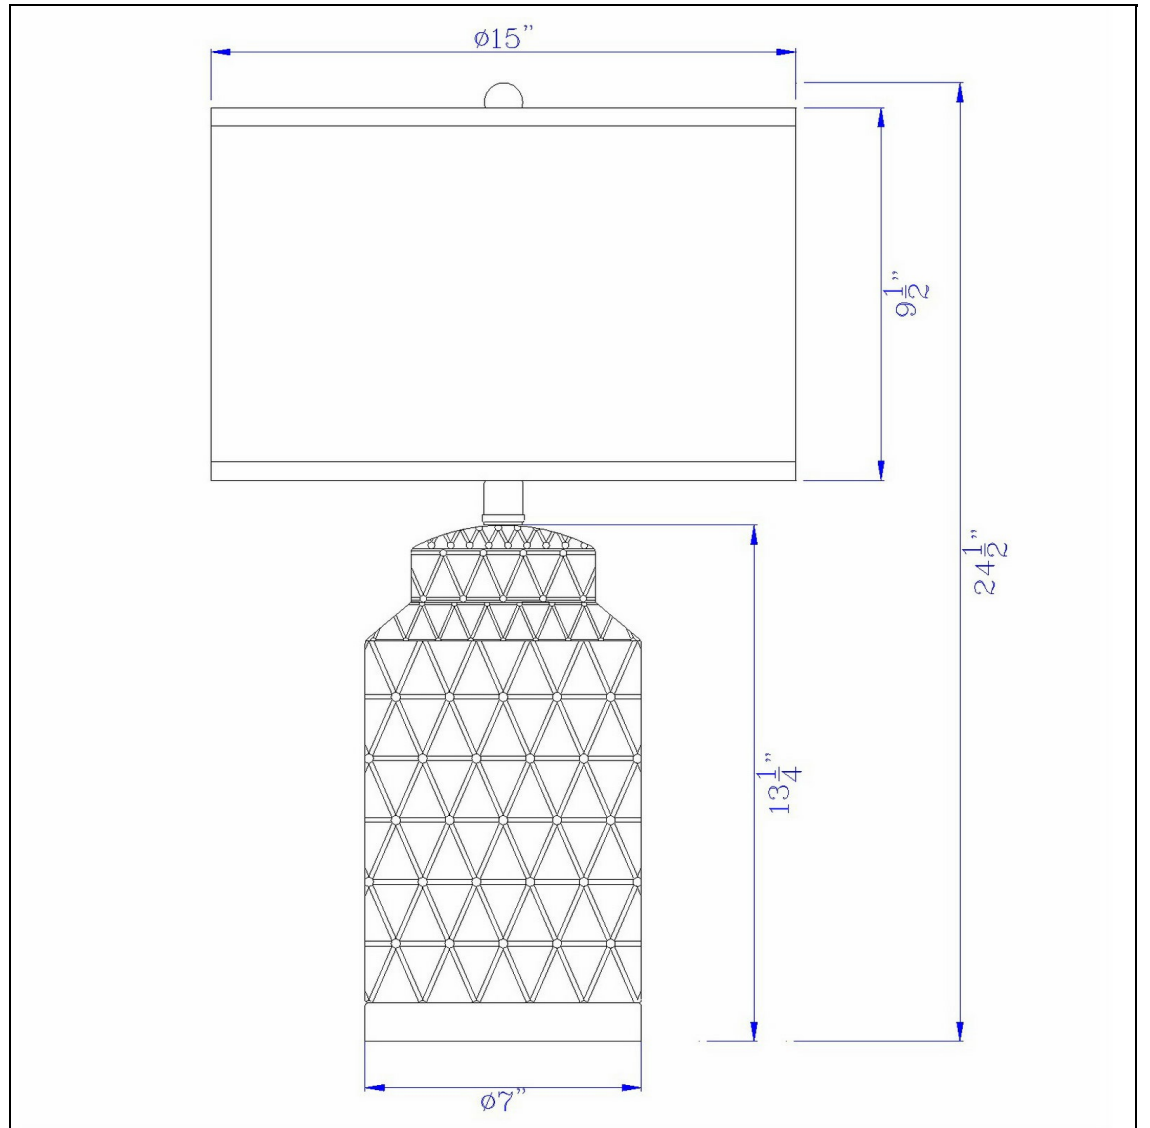

Product No. **BO-2885TB-2**

Description

Barletta Ceramic Table Lamp With Hardback Fabric Shade (Sold And Priced As Pairs)
Durable Ceramic Construction
Ships in One Carton
Sold As Pair
Gold Pattern Finish
Hardback Fabric Shade Included
Hardback Fabric Shade Included
24.5" Height Ceramic Table Lamp in Antique Gold Finish

Technical Specifications

UPC	020193067284	Shade Top1	15.00
Wattage	150W per lamp	Shade Bottom1	15.00
CRI	N/A	Shade Side	9.50
Lumen	N/A	Carton 1 Dimensions	30.30 x 17.50 x 18.30
Switch Type	3 Way Rotary	Carton 2 Dimensions	0.00 x 0.00 x 18.30
Bulb Base	E26	Package Dimensions	L: 18.30 W: 17.50 H: 30.30
Number of Lights	2		
Color	Antique Gold		
Base Color	Antique Gold		