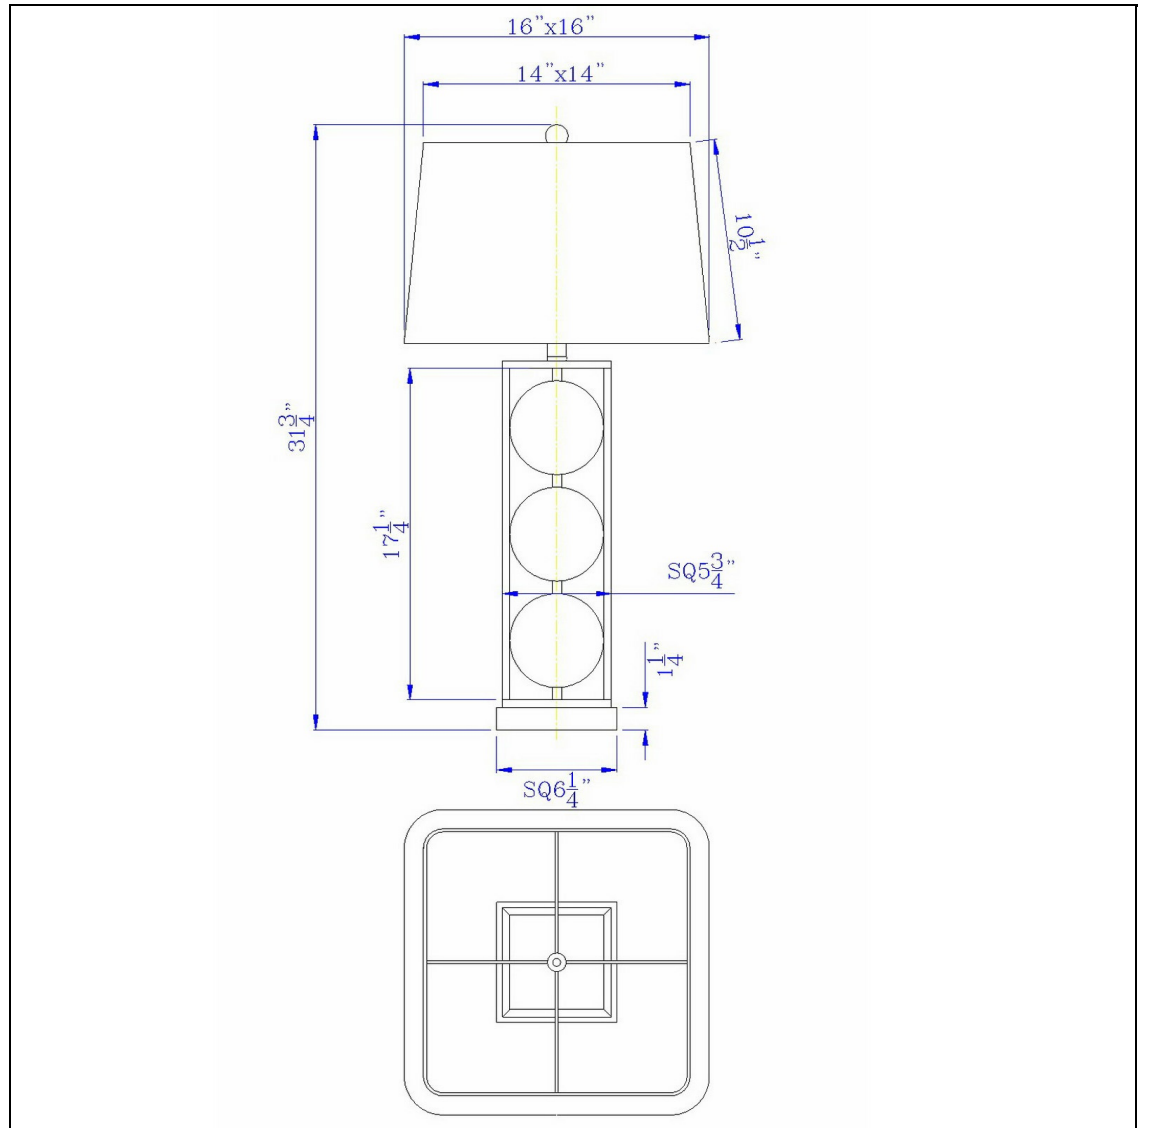

Product No. **BO-2897TB**

Description

Hanson Metal Table Lamp With Square Fabric Shade
Durable Metal Construction
Circle Cut Out Design
Three Way Switch Mechanism
Ships in One Carton
Hardback Fabric Shade Included
Hardback Fabric Shade Included
31.5" Height Metal Table Lamp in Black Antique Silver Finish

Technical Specifications

UPC	020193067284	Shade Top1	14.00
Wattage	150W	Shade Top2	14.00
CRI	N/A	Shade Bottom1	16.00
Lumen	N/A	Shade Bottom2	16.00
Switch Type	3 Way Rotary	Shade Side	10.50
Bulb Base	E26	Carton 1 Dimensions	18.80 x 17.50 x 22.30
Number of Lights	1	Carton 2 Dimensions	0.00 x 0.00 x 22.30
Color	Black/Antique Silver	Package Dimensions	L: 22.30 W: 17.50 H: 18.80
Base Color	Black/Antique silver		