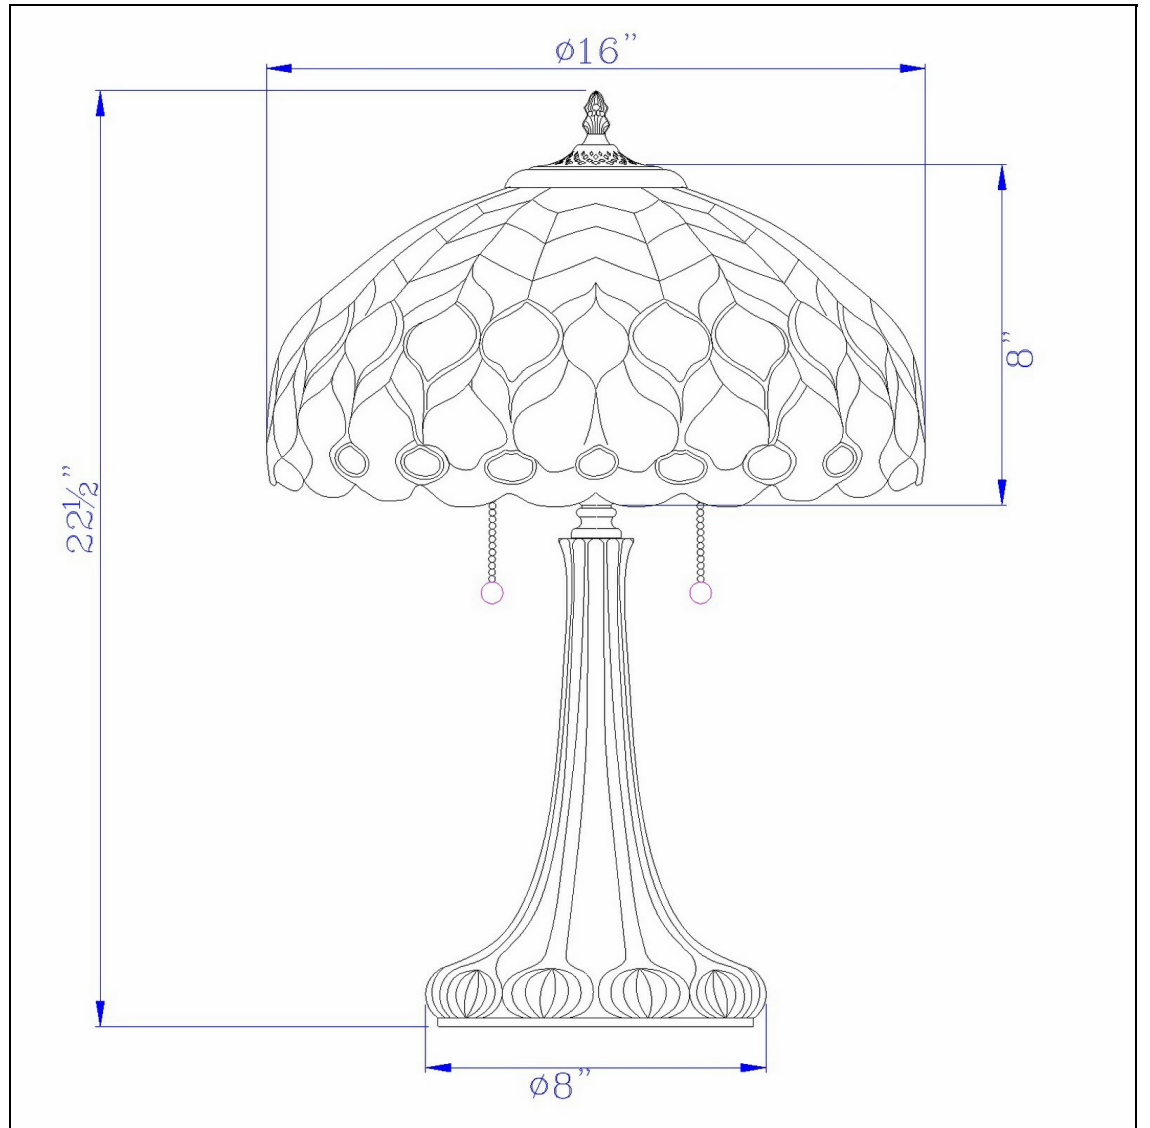

Product No. **BO-2901TB**

Description

Tiffany Table Lamp
Durable Resin Construction
Multicolor Art Glass Pieces
Double Pull Chain Mechanism
Ships in One Carton
Ships in One Carton
22.5" Height Tiffany Table Lamp in Dark
Bronze Finish

Technical Specifications

UPC	020193067284	Shade Bottom1	16.00
Wattage	60WX2	Shade Side	8.00
CRI	N/A	Carton 1 Dimensions	25.00 x 10.50 x 19.50
Lumen	N/A	Carton 2 Dimensions	0.00 x 0.00 x 19.50
Switch Type	Pull Chain	Package Dimensions	L: 19.50 W: 10.50 H: 25.00
Bulb Base	E26		
Number of Lights	2		
Color	Dark Bronze		
Base Color	Dark Bronze		