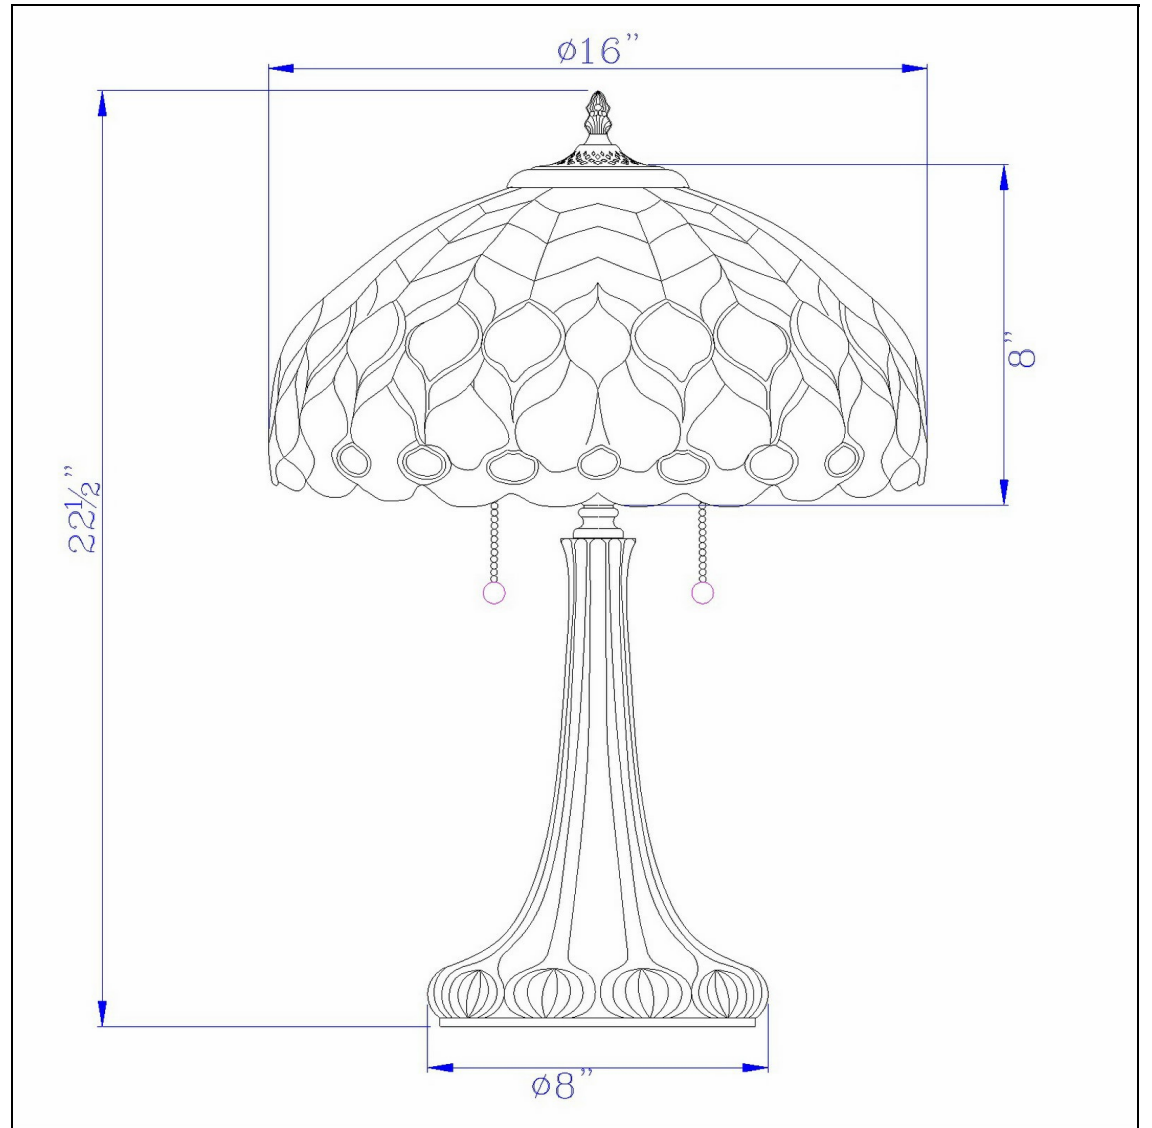

Product No. **BO-2901TB**

Description

Tiffany Table Lamp
Durable Resin Construction
Multicolor Art Glass Pieces
Double Pull Chain Mechanism
Ships in One Carton
Ships in One Carton
22.5" Height Tiffany Table Lamp in Dark
Bronze Finish

Technical Specifications

UPC	020193067284	Shade Bottom1	16.00
Wattage	60WX2	Shade Side	8.00
CRI	N/A	Carton 1 Dimensions	25.00 x 10.50 x 19.50
Lumen	N/A	Carton 2 Dimensions	0.00 x 0.00 x 19.50
Switch Type	Pull Chain	Package Dimensions	L: 19.50 W: 10.50 H: 25.00
Bulb Base	E26		
Number of Lights	2		
Color	Dark Bronze		
Base Color	Dark Bronze		