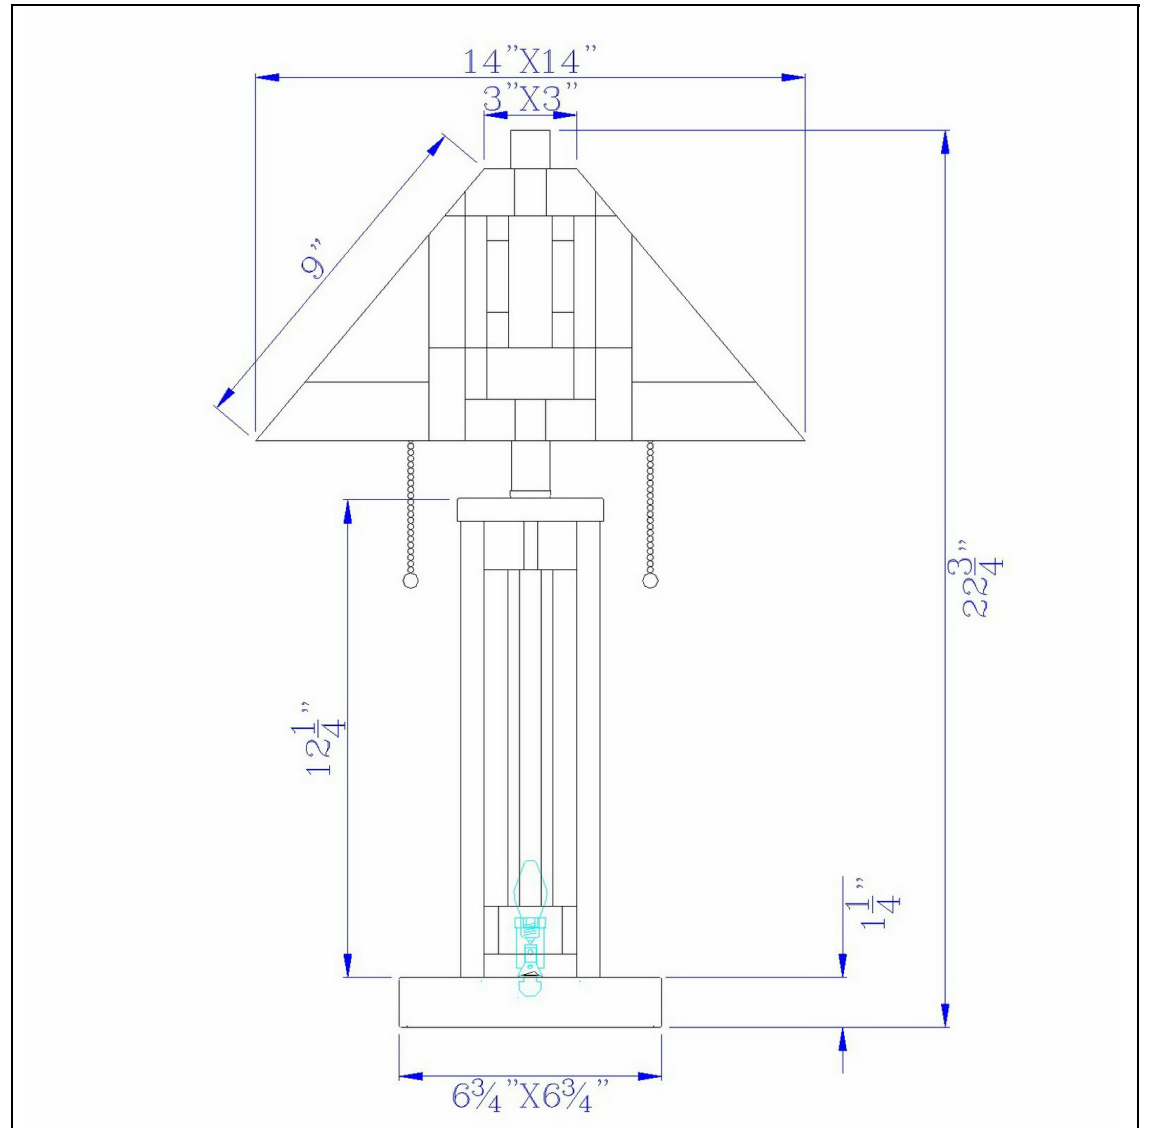

Product No. **BO-2902TB**

Description

Tiffany Table Lamp W/7W Night Light
Durable Metal Construction
Multicolor Art Glass Pieces
Double Pull Chain Mechanism
Ships in One Carton
Features 7 Watt Night Light
Features 7 Watt Night Light
22.75" Height Tiffany Table Lamp in Dark
Bronze Finish

Technical Specifications

UPC	020193067284	Shade Top1	3.00
Wattage	60WX2 + 7W	Shade Top2	3.00
CRI	N/A	Shade Bottom1	14.00
Lumen	N/A	Shade Bottom2	14.00
Switch Type	Pull Chain	Shade Side	9.00
Bulb Base	E26+E12	Carton 1 Dimensions	22.80 x 11.50 x 20.50
Number of Lights	2	Carton 2 Dimensions	0.00 x 0.00 x 20.50
Color	Dark Bronze	Package Dimensions	L: 20.50 W: 11.50 H: 22.80
Base Color	Dark Bronze		