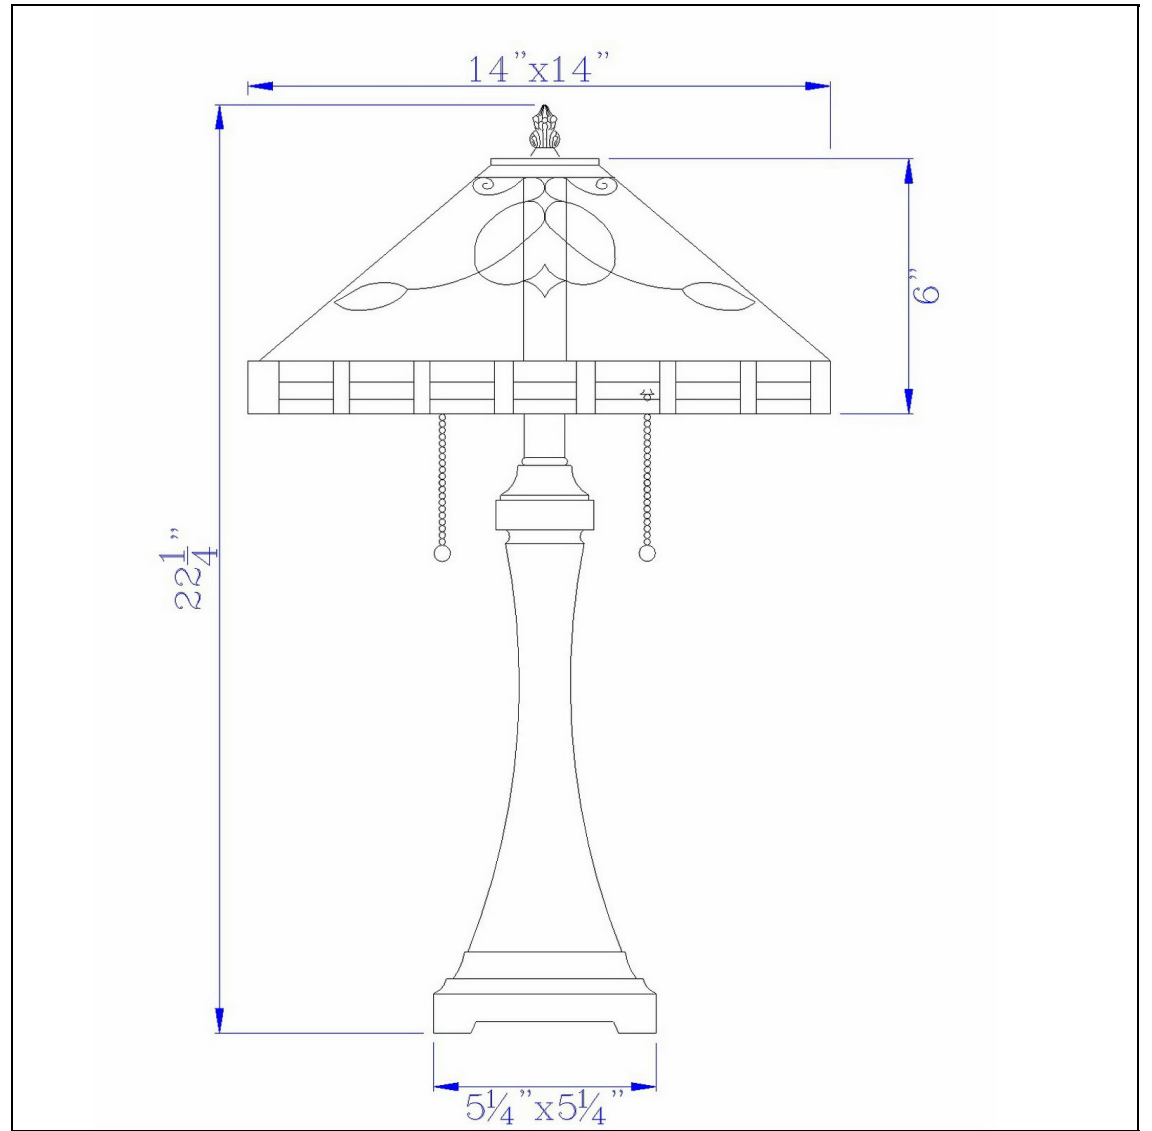

Product No. **BO-2903TB**

Description

Tiffany Table Lamp
Durable Resin Construction
Multicolor Art Glass Pieces
Double Pull Chain Mechanism
Ships in One Carton
Ships in One Carton
22.25" Height Tiffany Table Lamp in Dark
Bronze Finish

Technical Specifications

UPC	020193067284	Shade Bottom1	14.00
Wattage	60WX2	Shade Bottom2	14.00
CRI	N/A	Shade Side	6.00
Lumen	N/A	Carton 1 Dimensions	21.30 x 15.50 x 21.00
Switch Type	Pull Chain	Carton 2 Dimensions	0.00 x 0.00 x 21.00
Bulb Base	E26	Package Dimensions	L: 21.00 W: 15.50 H: 21.30
Number of Lights	2		
Color	Dark Bronze		
Base Color	Dark Bronze		