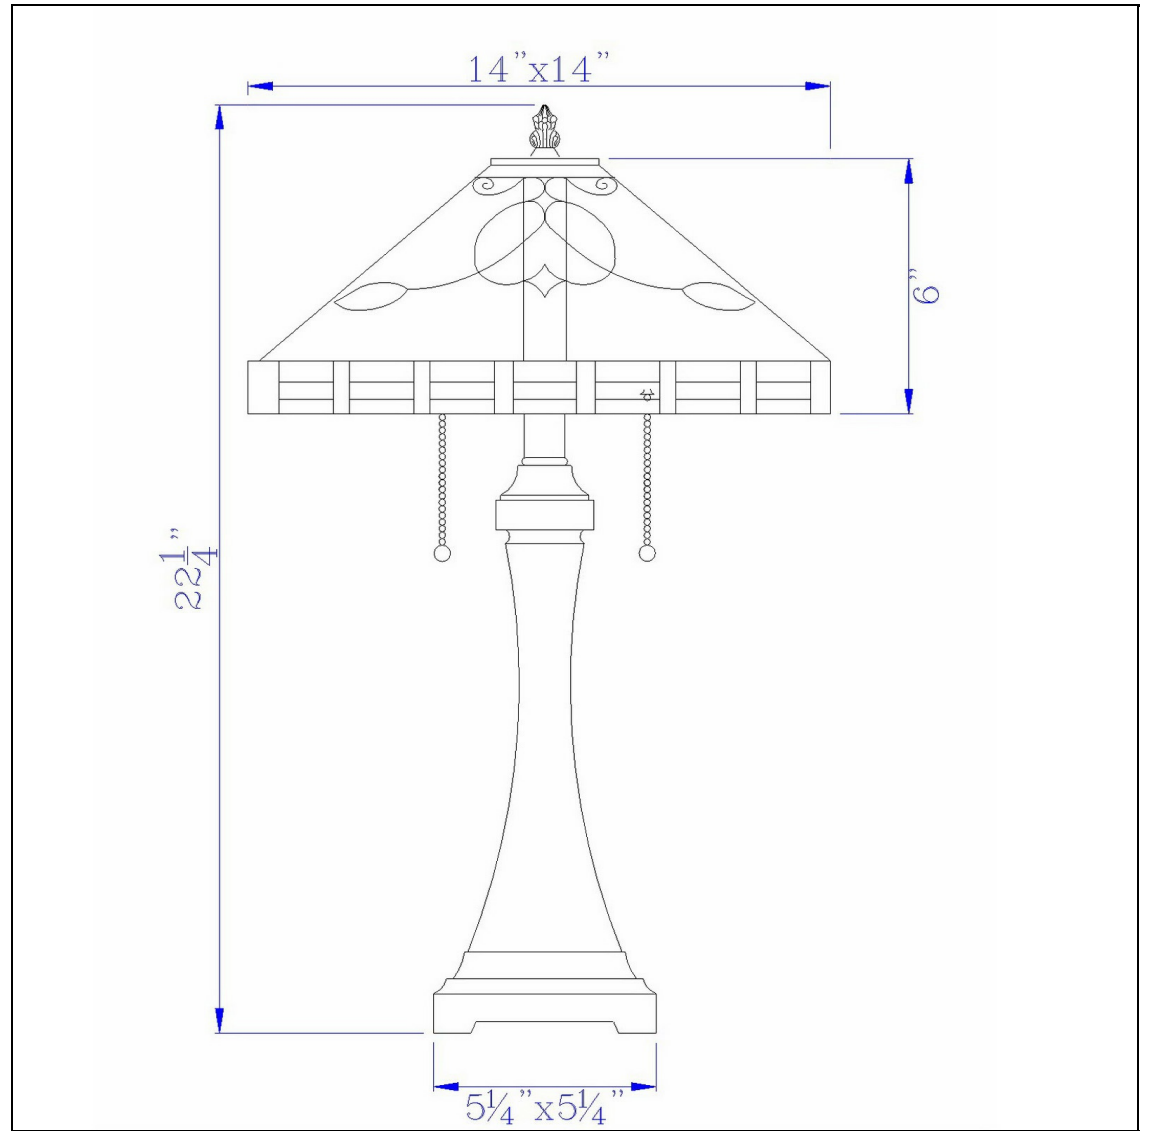

Product No. **BO-2903TB**

Description

Tiffany Table Lamp  
Durable Resin Construction  
Multicolor Art Glass Pieces  
Double Pull Chain Mechanism  
Ships in One Carton  
Ships in One Carton  
22.25" Height Tiffany Table Lamp in Dark  
Bronze Finish

Technical Specifications

<b>UPC</b>	020193067284	<b>Shade Bottom1</b>	14.00
<b>Wattage</b>	60WX2	<b>Shade Bottom2</b>	14.00
<b>CRI</b>	N/A	<b>Shade Side</b>	6.00
<b>Lumen</b>	N/A	<b>Carton 1 Dimensions</b>	21.30 x 15.50 x 21.00
<b>Switch Type</b>	Pull Chain	<b>Carton 2 Dimensions</b>	0.00 x 0.00 x 21.00
<b>Bulb Base</b>	E26	<b>Package Dimensions</b>	L: 21.00 W: 15.50 H: 21.30
<b>Number of Lights</b>	2		
<b>Color</b>	Dark Bronze		
<b>Base Color</b>	Dark Bronze		