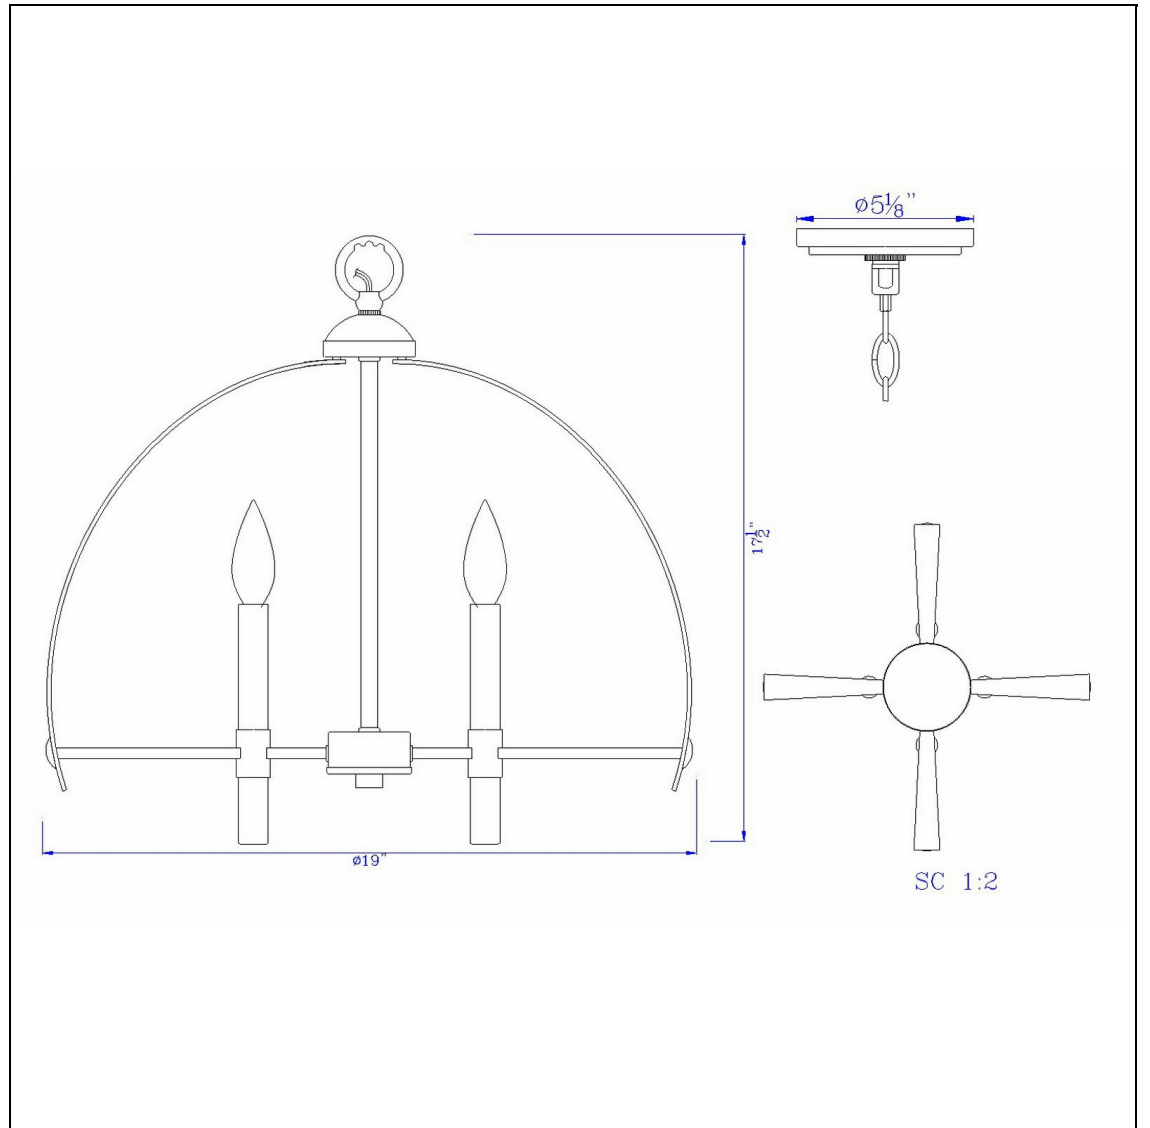

Product No. **FX-3713-4**

Description

Utica Metal Chandelier  
Durable Metal Construction  
Antique Brass Candelabra Stems  
5.13" Diameter Canopy Included  
6 Foot Metal Chain  
10' Foot Cord  
10' Foot Cord  
17.5" Height Metal Chandelier in Antique  
Brass/Bronze Finish

Technical Specifications

<b>UPC</b>	020193067284	<b>Carton 1 Dimensions</b>	18.00 x 16.30 x 16.30
<b>Wattage</b>	60WX4	<b>Carton 2 Dimensions</b>	0.00 x 0.00 x 16.30
<b>CRI</b>	N/A	<b>Package Dimensions</b>	L: 16.30 W: 16.30 H: 18.00
<b>Lumen</b>	N/A		
<b>Switch Type</b>	Hardwired		
<b>Bulb Base</b>	E12		
<b>Number of Lights</b>	4		
<b>Color</b>	Antique Brass/Bronze		
<b>Base Color</b>	Antique Brass/Bronze		